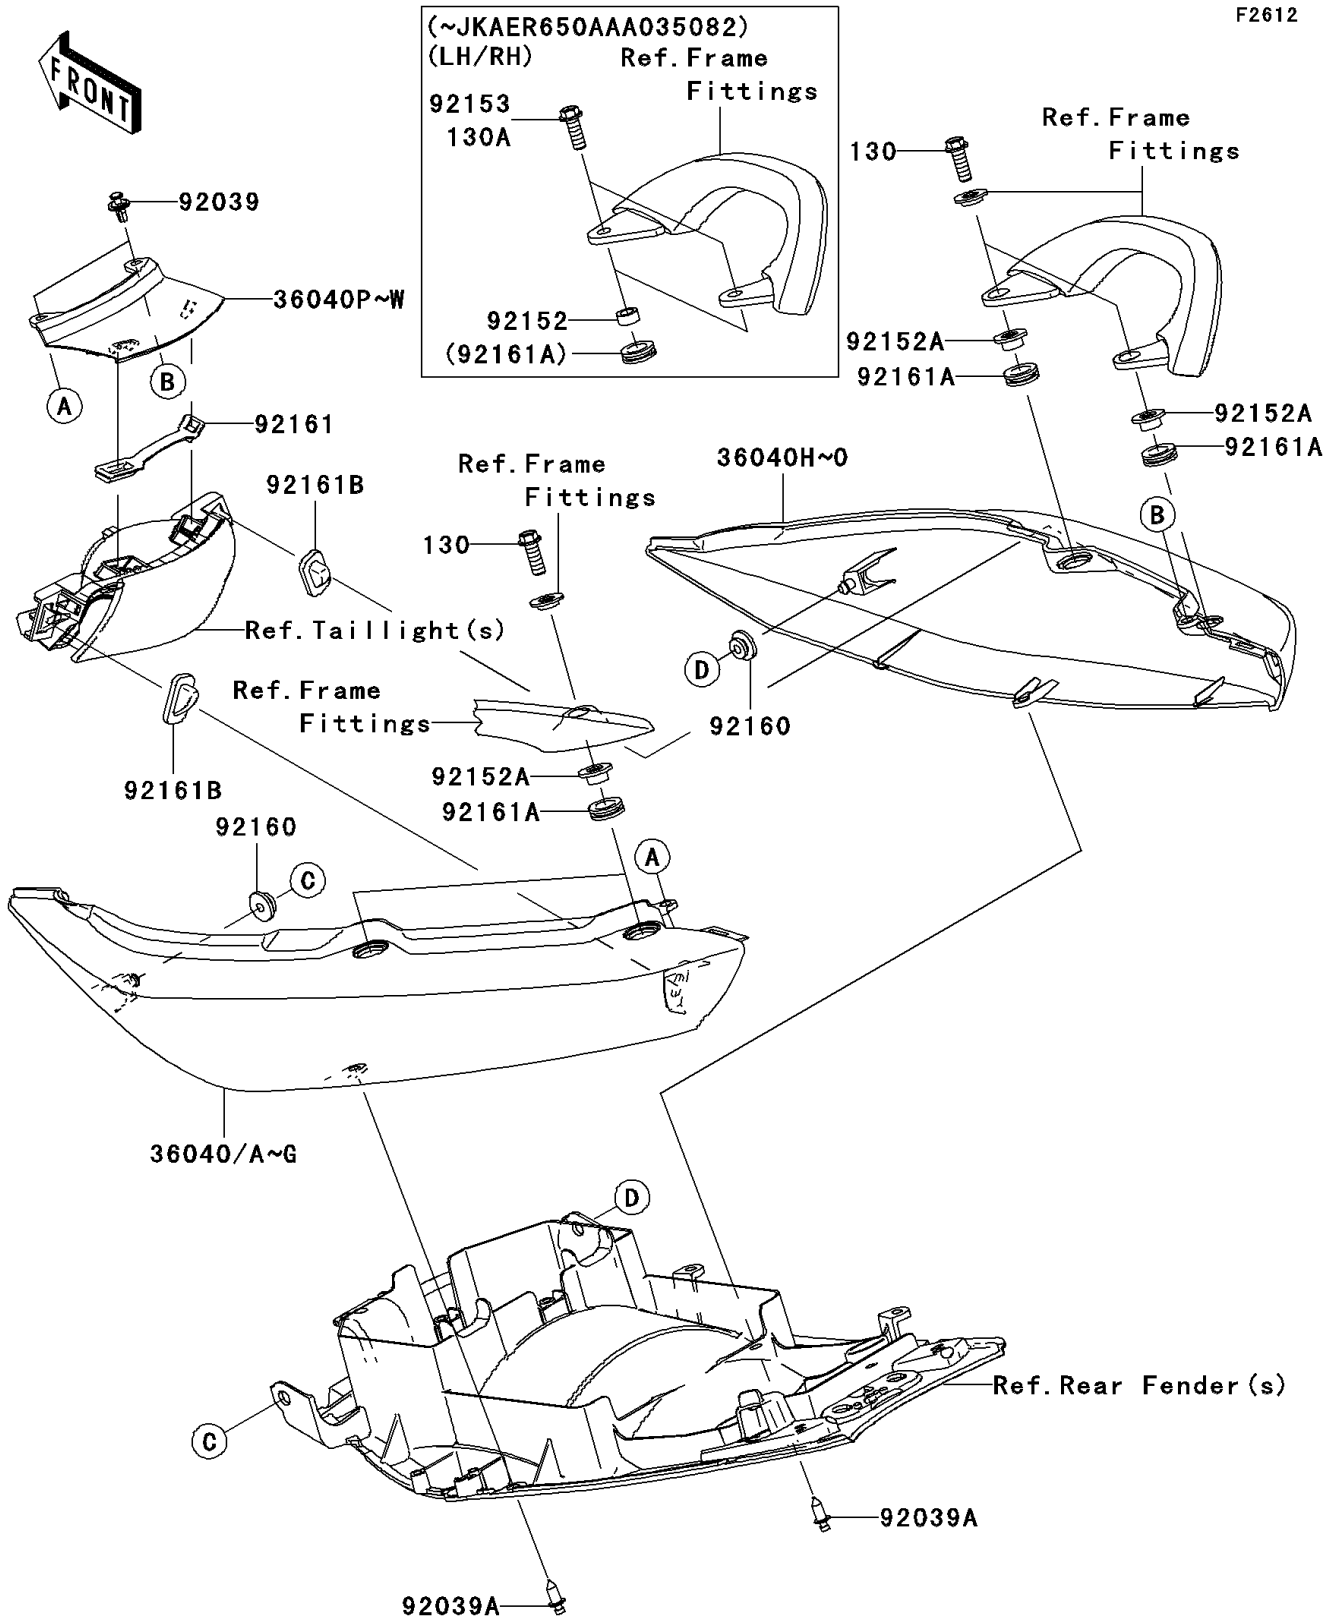

2006 ER-6n (European)

PARTS DIAGRAM

Seat Cover

F2612

2006 ER-6n (European)

PARTS LIST

Seat Cover

ITEM NAME

PART NUMBER

QUANTITY
