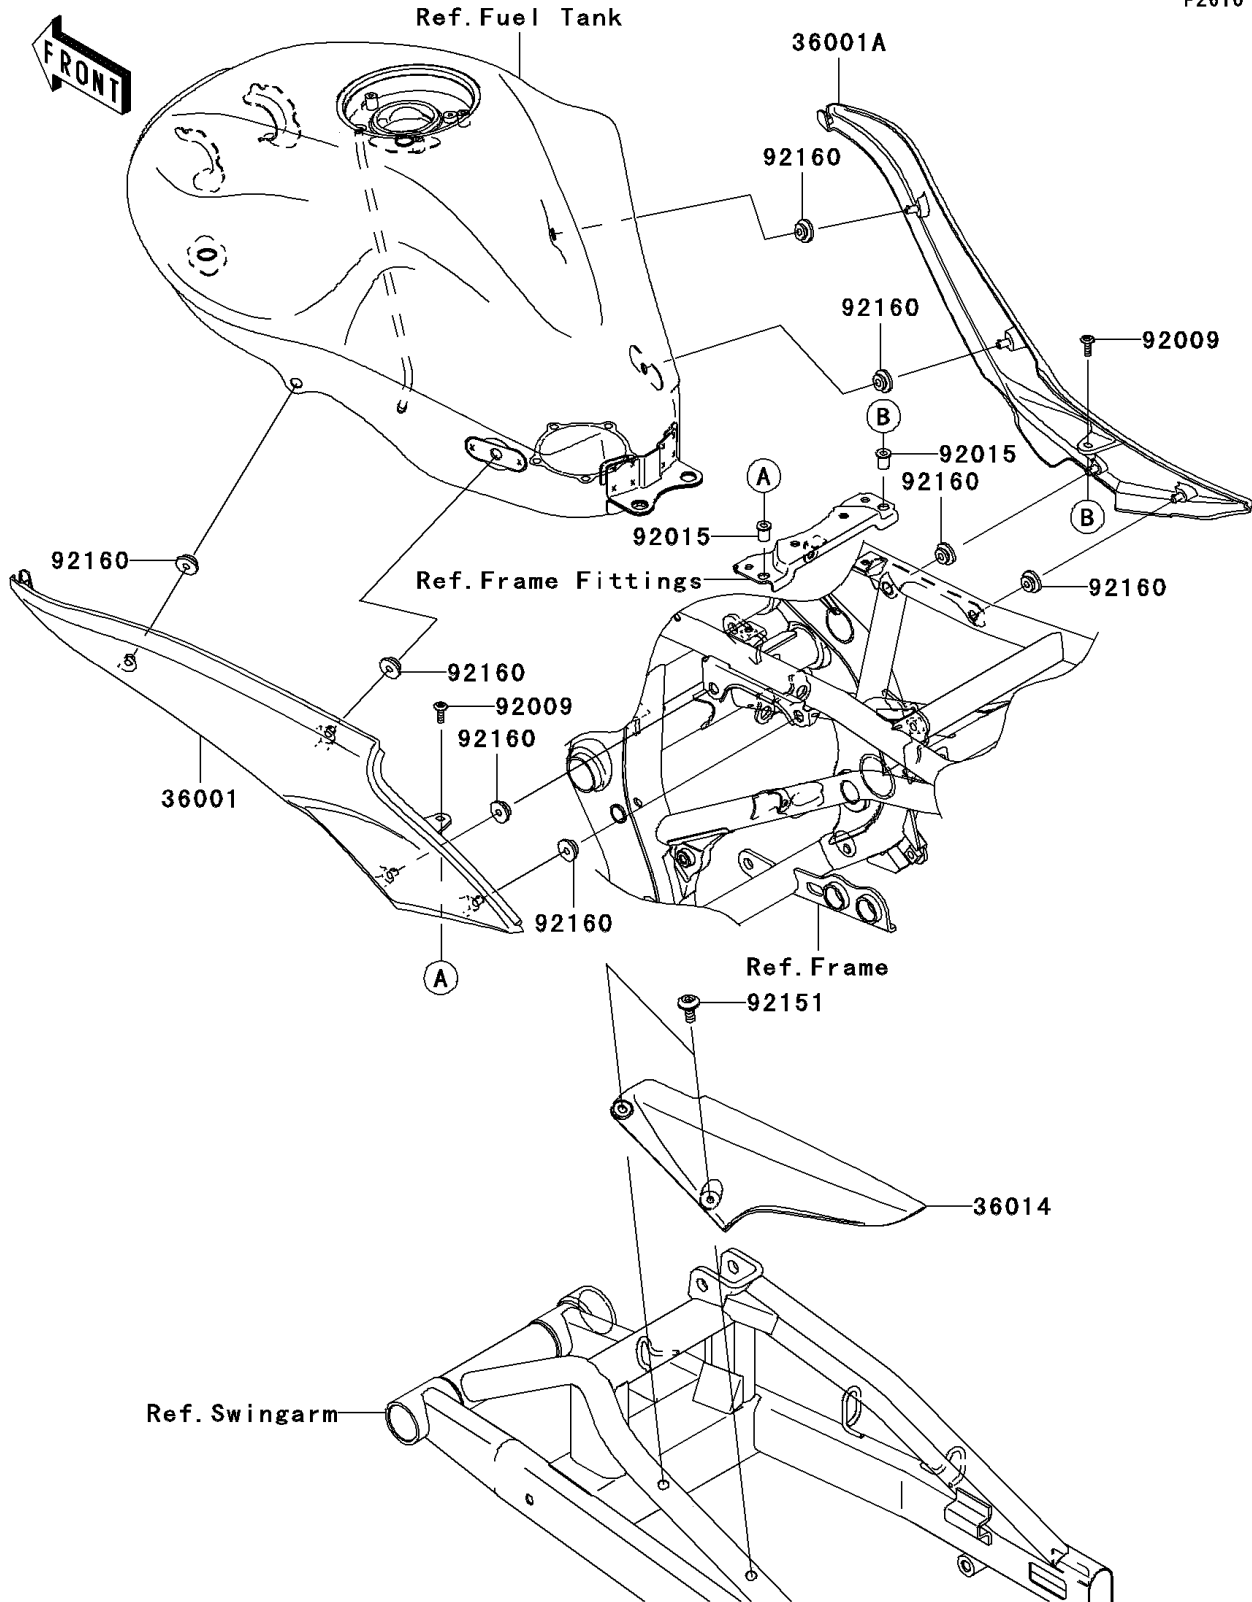

2006 ER-6n (European)

PARTS DIAGRAM

Side Covers/Chain Cover

F2610

2006 ER-6n (European)

PARTS LIST

Side Covers/Chain Cover

ITEM NAME

PART NUMBER

QUANTITY
