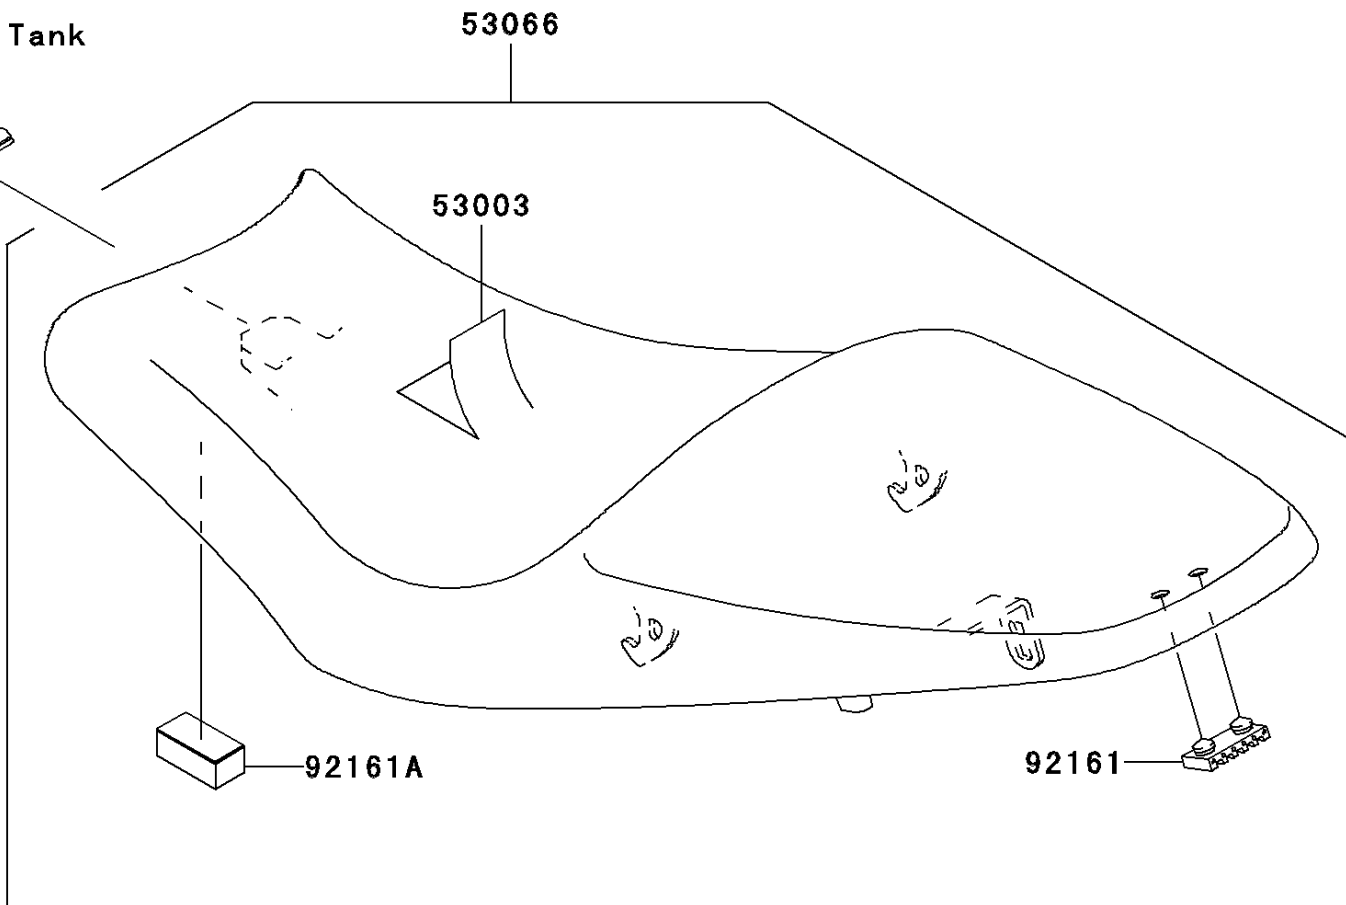

2006 ER-6n (European)

PARTS DIAGRAM

Seat

F2510

Ref. Fuel Tank

53066

53003

92161A

92161

2006 ER-6n (European)

PARTS LIST

Seat

ITEM NAME

PART NUMBER

QUANTITY
