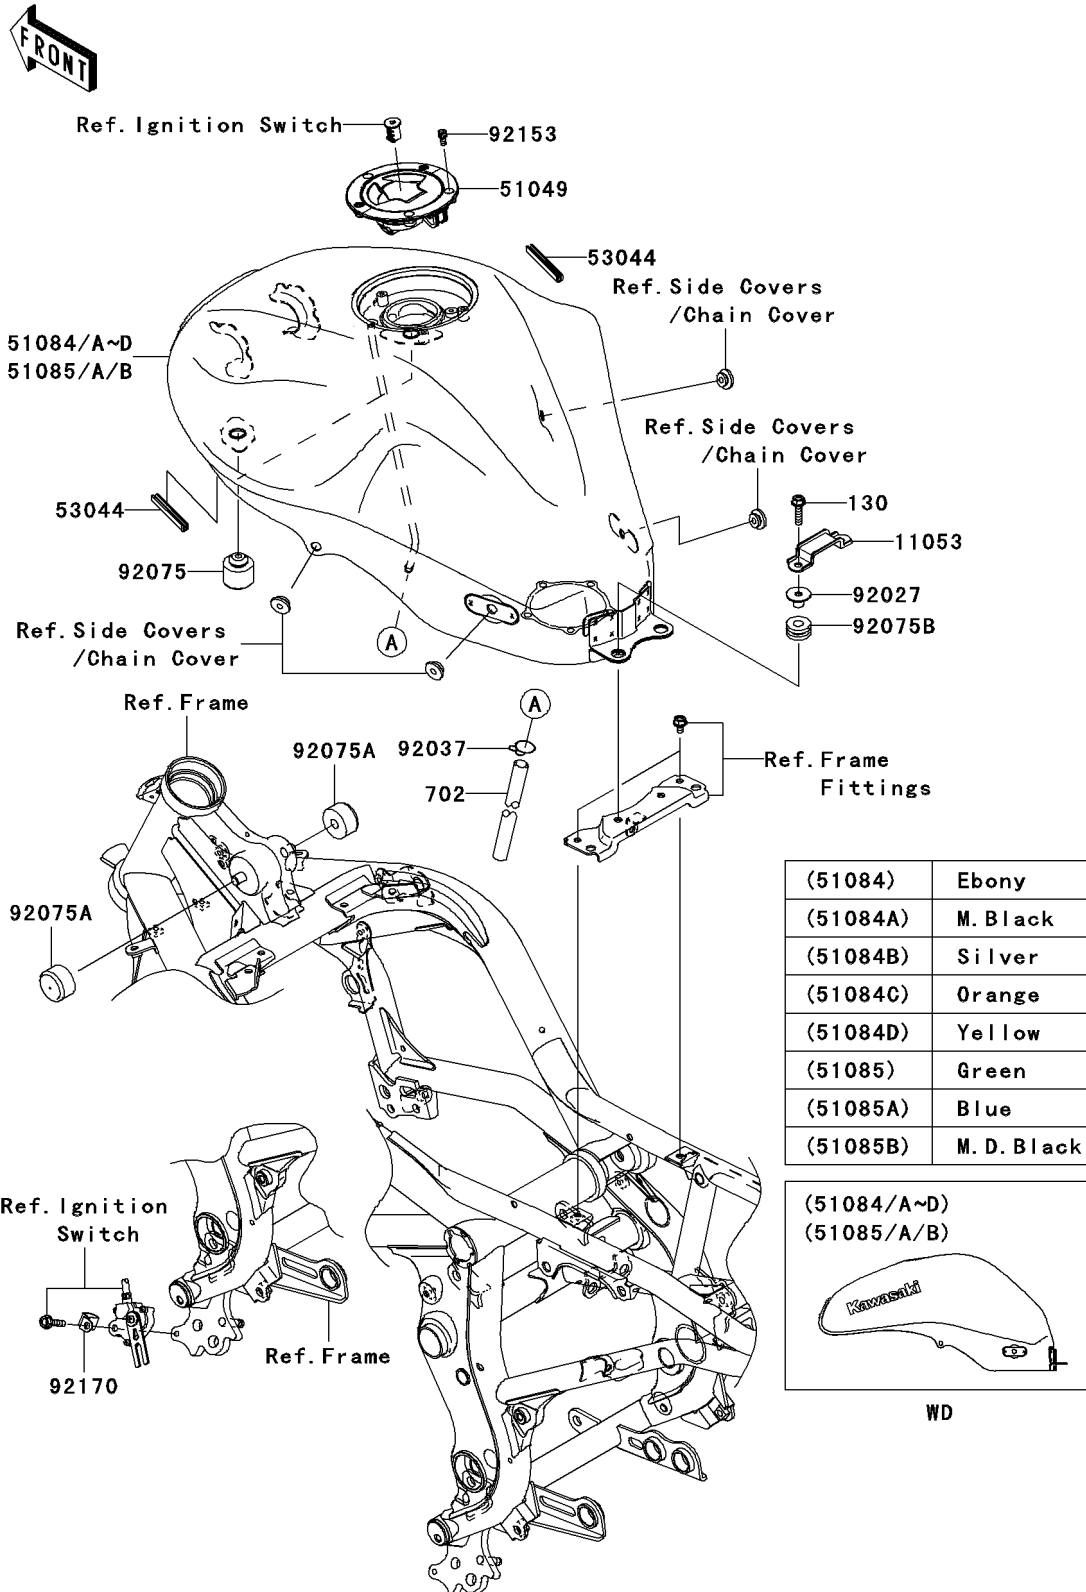

# 2006 ER-6n (European)

## PARTS DIAGRAM

### Fuel Tank

F2410

## PARTS LIST

Fuel Tank

**ITEM NAME**

**PART NUMBER**

**QUANTITY**

---