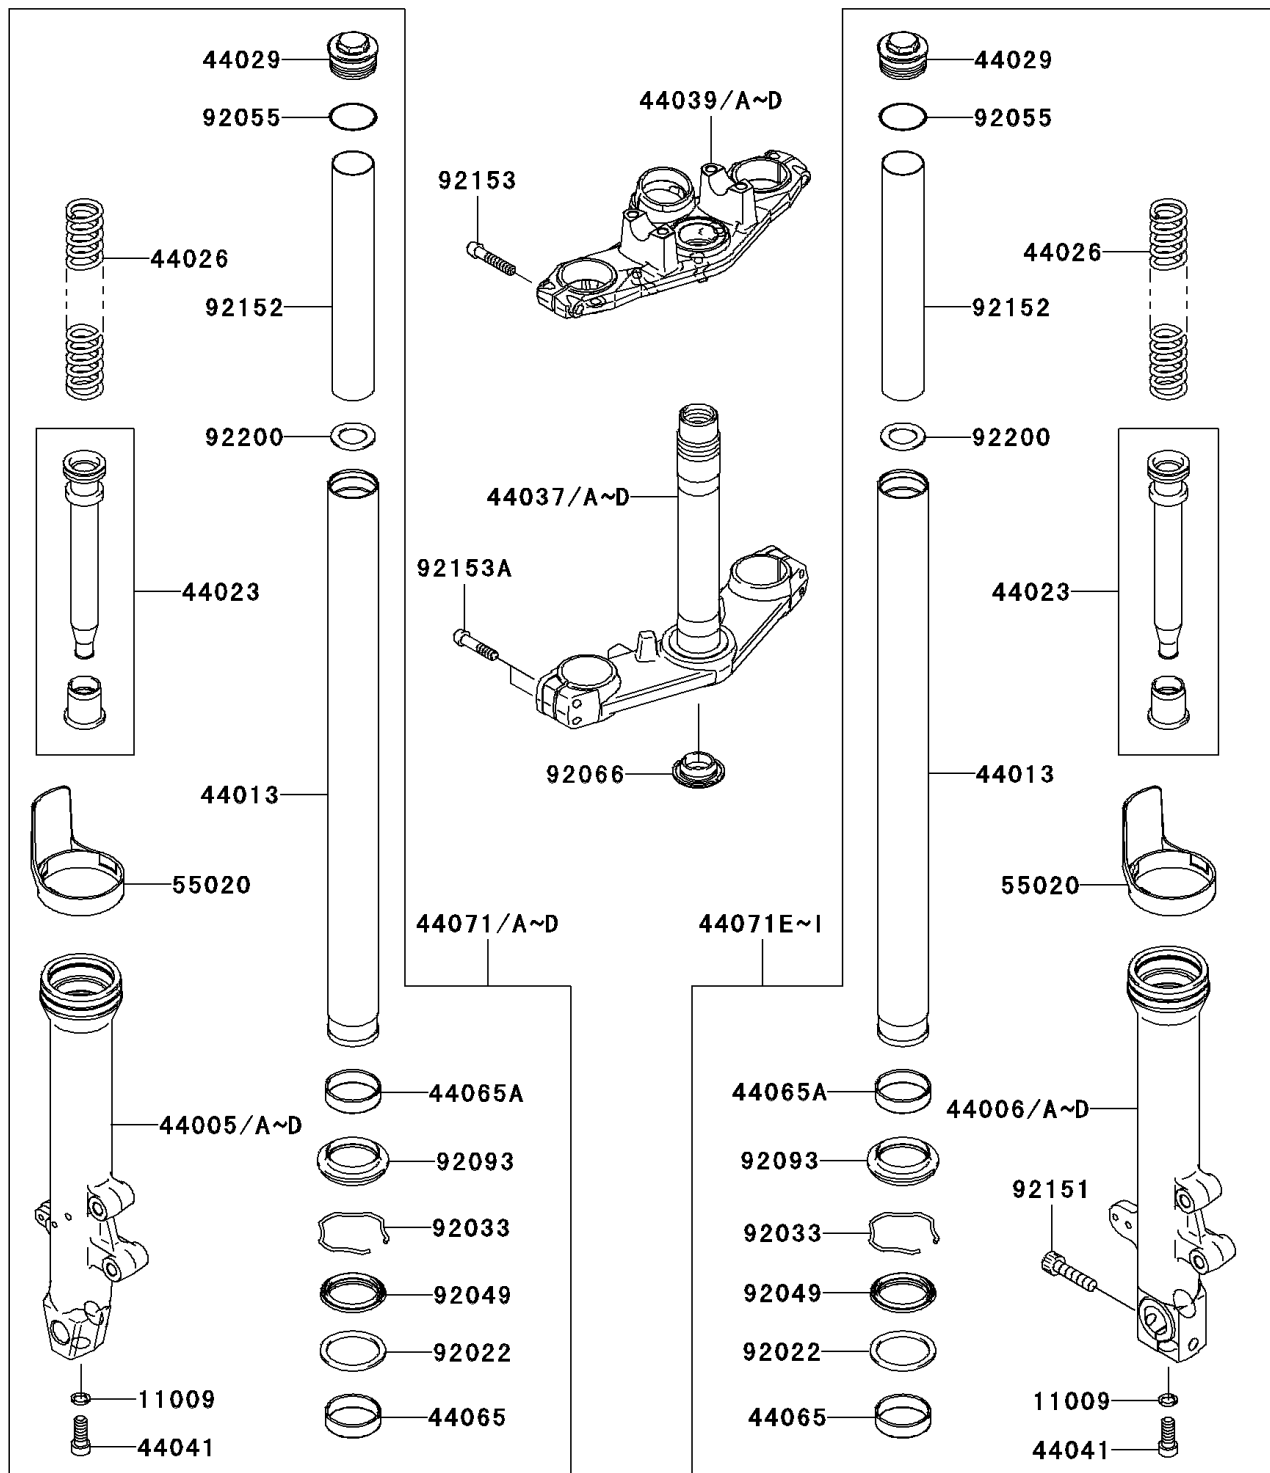

2006 ER-6n (European)

PARTS DIAGRAM

Front Fork

F2340

2006 ER-6n (European)

PARTS LIST

Front Fork

ITEM NAME

PART NUMBER

QUANTITY
