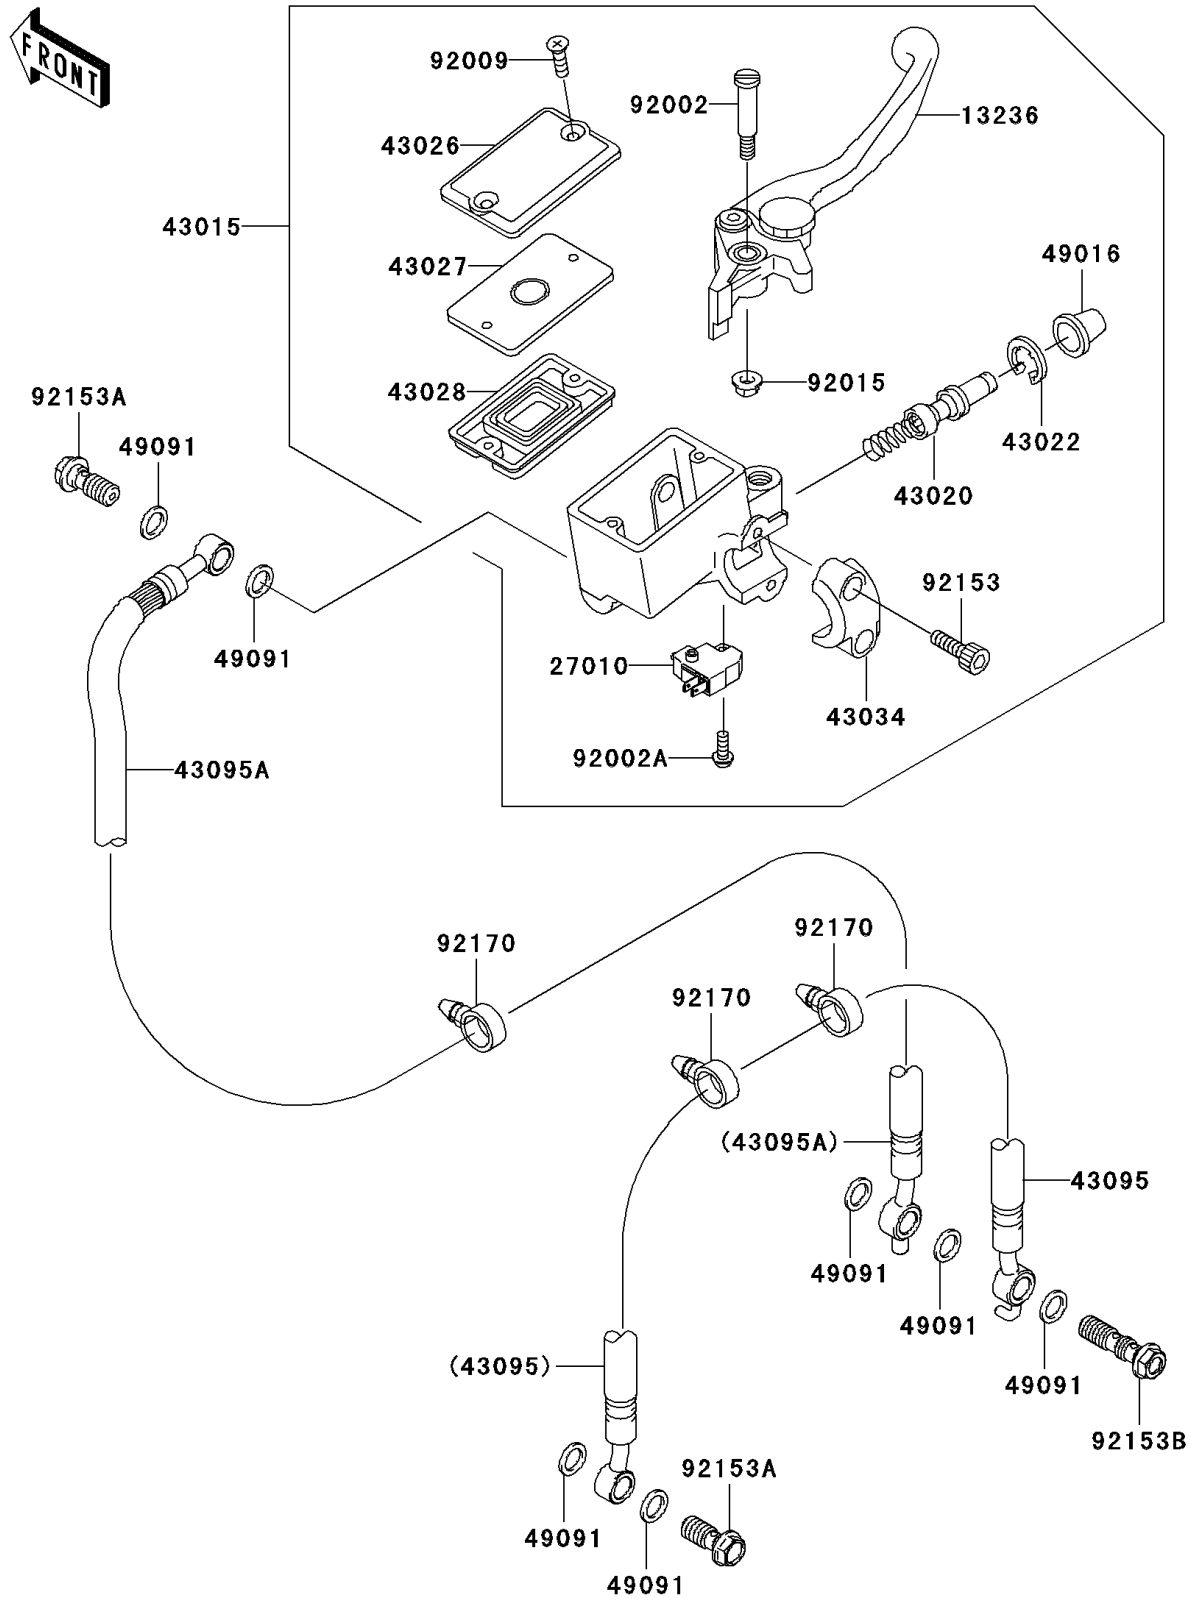

2006 ER-6n (European)

PARTS DIAGRAM

Front Master Cylinder

F2291

2006 ER-6n (European)

PARTS LIST

Front Master Cylinder

ITEM NAME

PART NUMBER

QUANTITY
