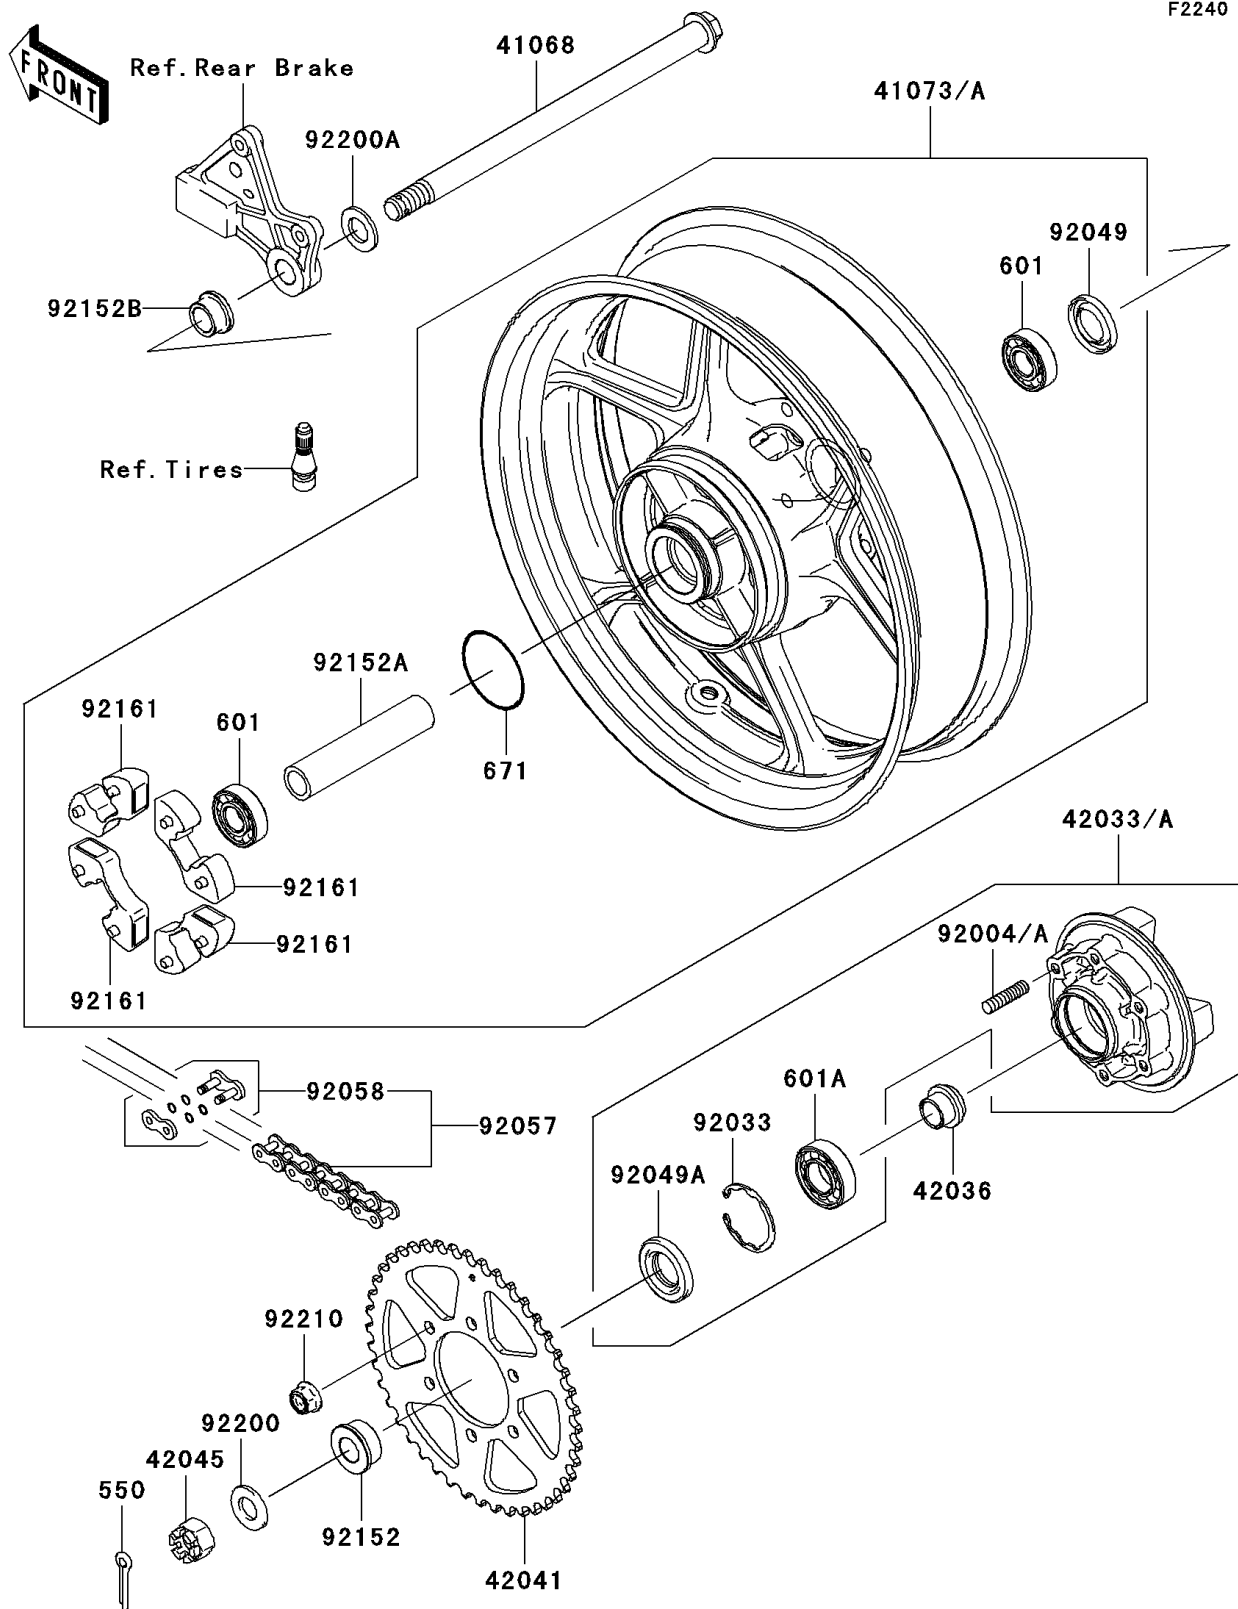

2006 ER-6n (European)

PARTS DIAGRAM

Rear Hub

2006 ER-6n (European)

PARTS LIST

Rear Hub

ITEM NAME

PART NUMBER

QUANTITY
