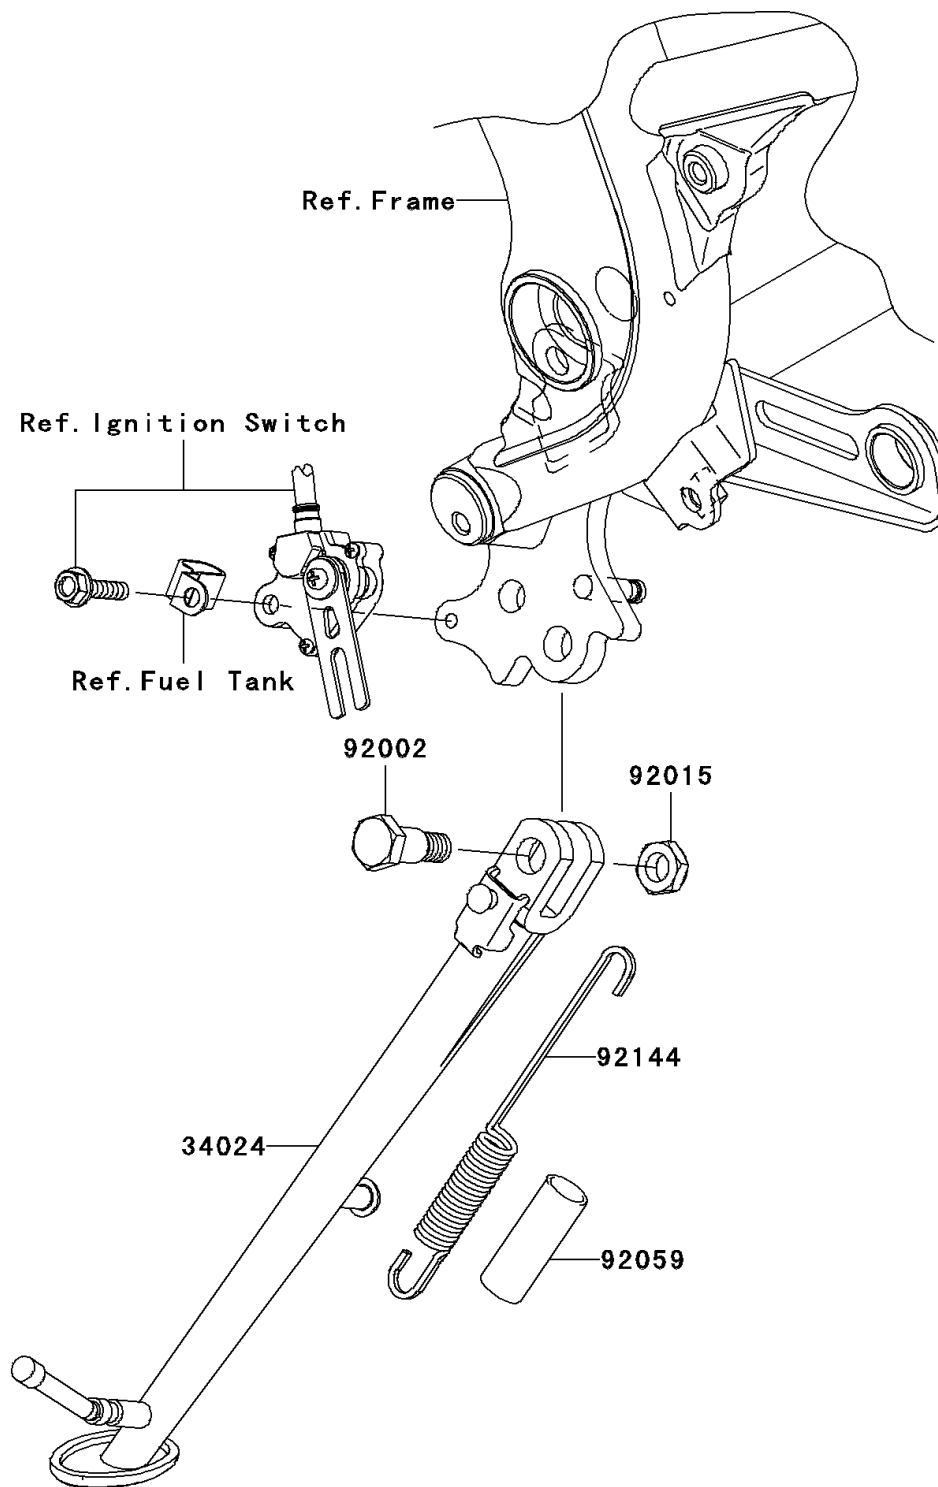

2006 ER-6n (European)

PARTS DIAGRAM

Stand(s)

Kawasaki

Let the Good Times Roll®

F2180

2006 ER-6n (European)

PARTS LIST

Stand(s)

ITEM NAME

PART NUMBER

QUANTITY
