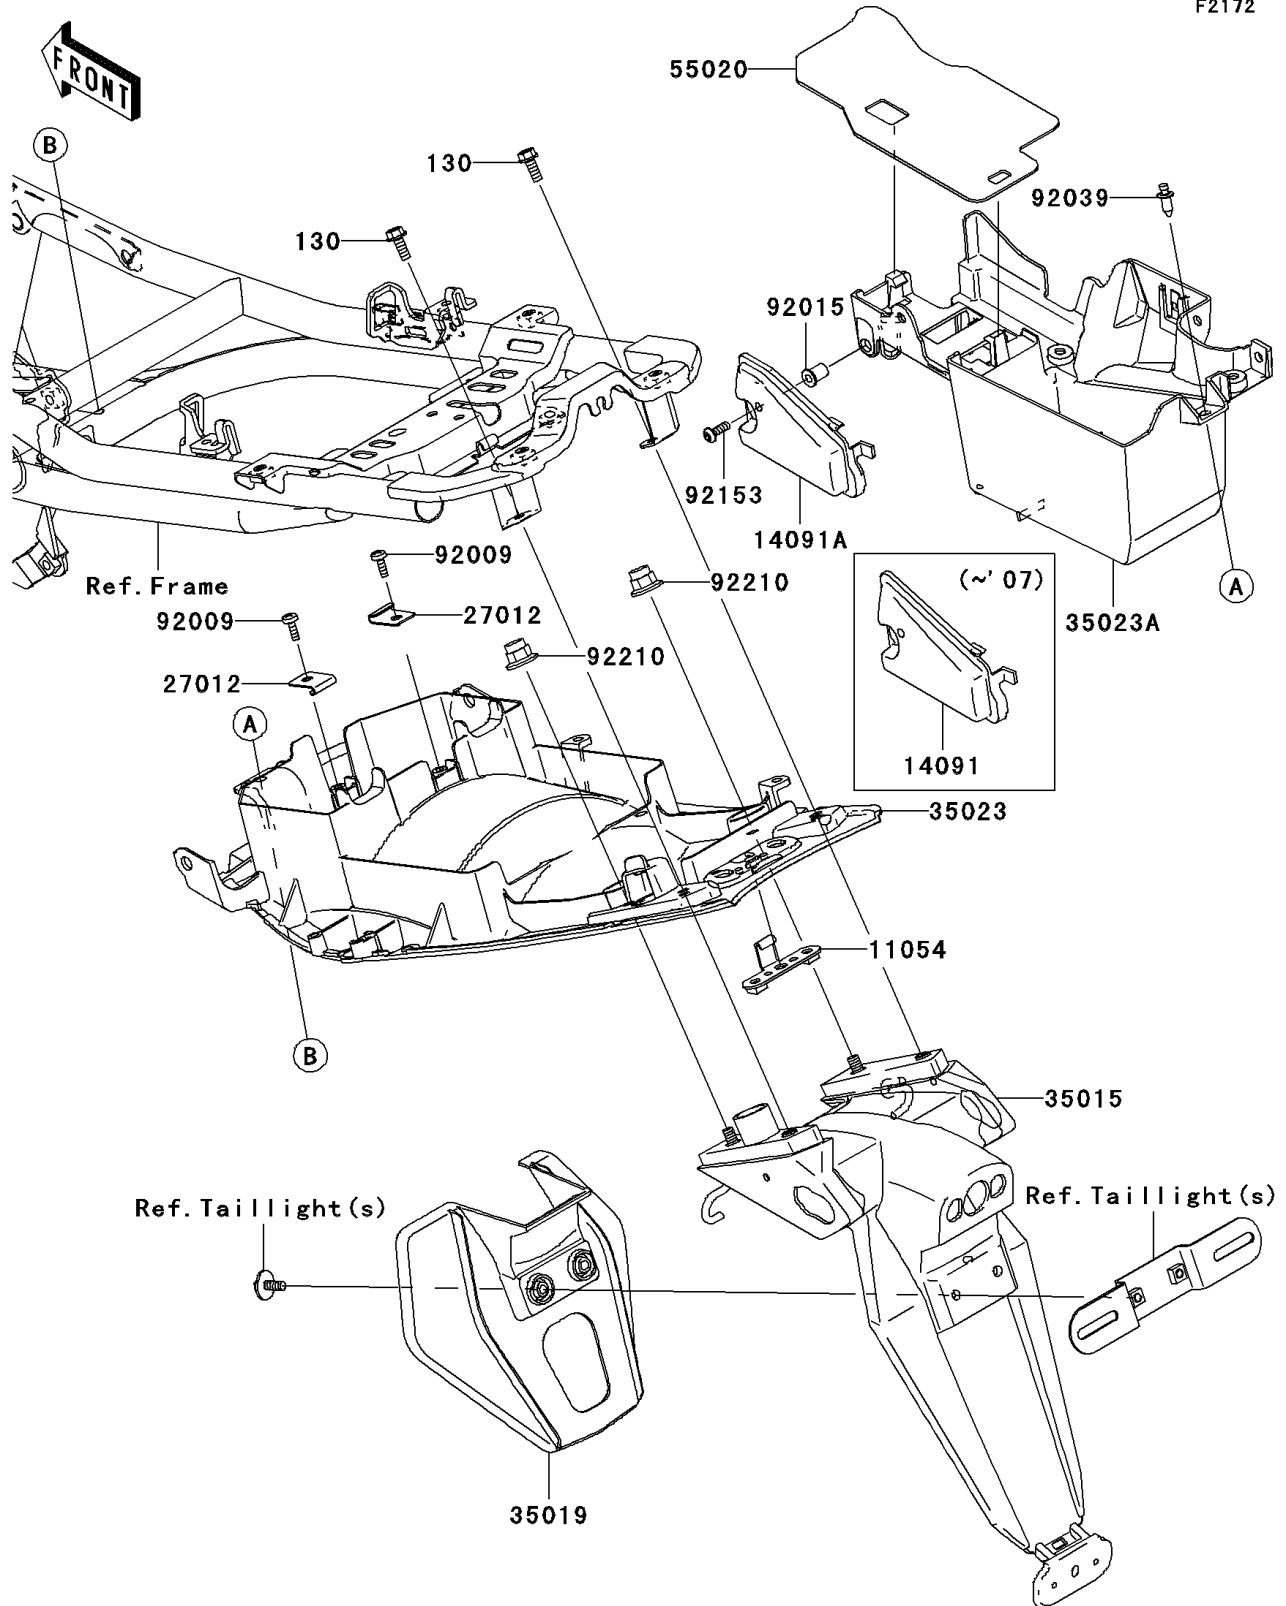

2006 ER-6n (European)

PARTS DIAGRAM

Rear Fender(s)

F2172

2006 ER-6n (European)

PARTS LIST

Rear Fender(s)

ITEM NAME

PART NUMBER

QUANTITY
