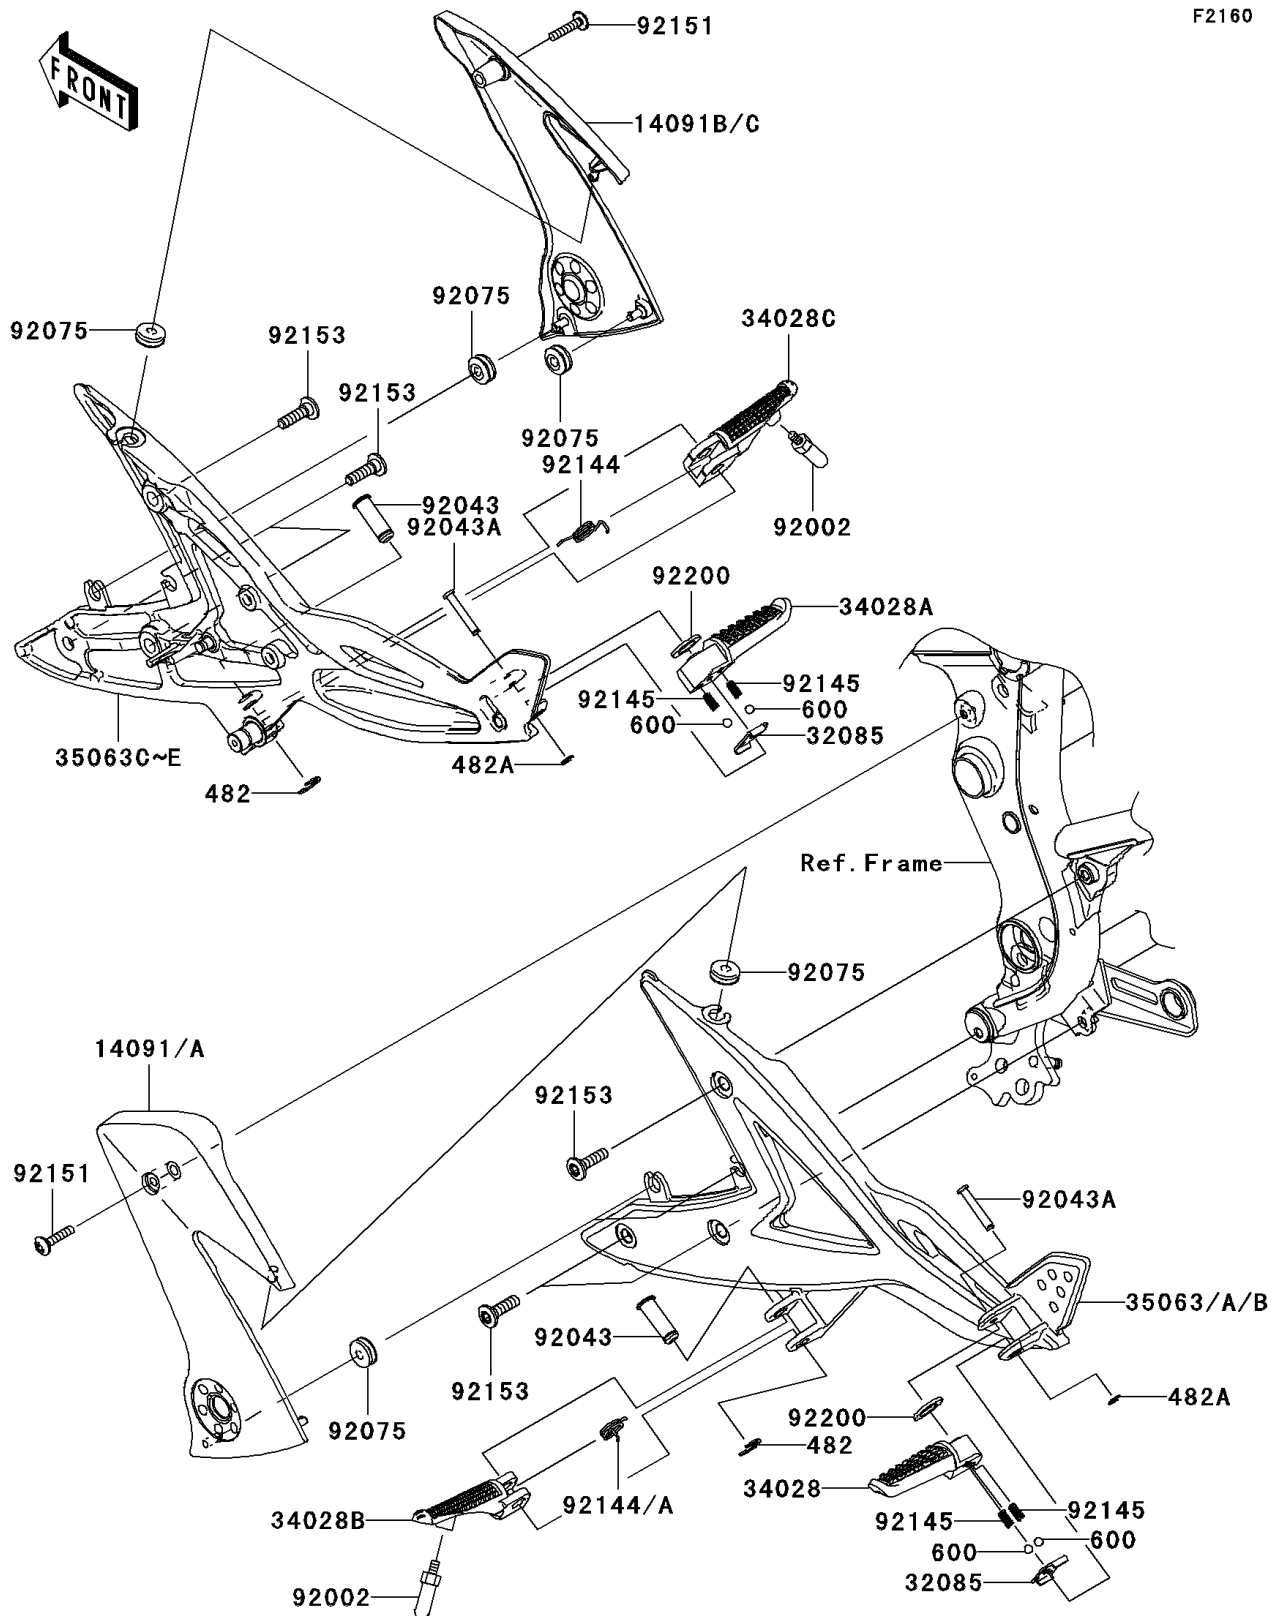

2006 ER-6n (European)

PARTS DIAGRAM

Footrests

Kawasaki

Let the Good Times Roll®

F2160

2006 ER-6n (European)

PARTS LIST

Footrests

ITEM NAME

PART NUMBER

QUANTITY
