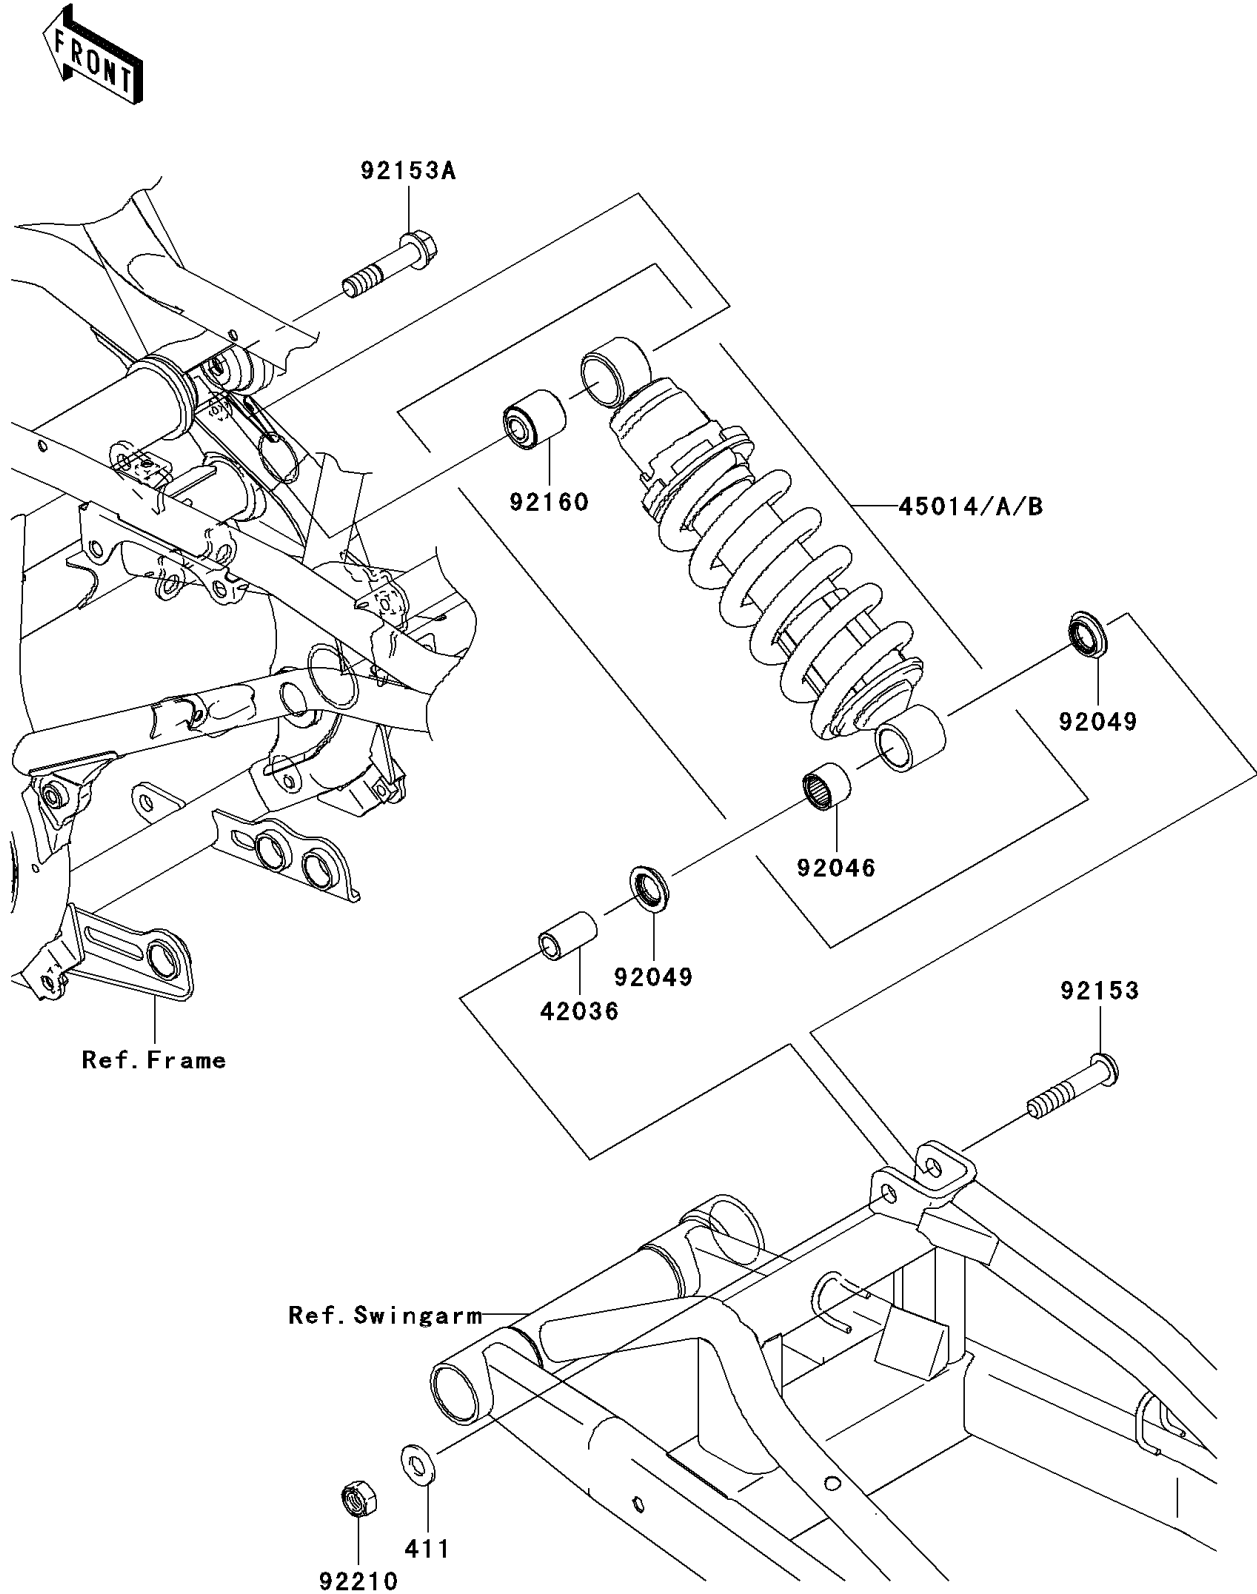

2006 ER-6n (European)

PARTS DIAGRAM

Suspension/Shock Absorber

F2151

2006 ER-6n (European)

PARTS LIST

Suspension/Shock Absorber

ITEM NAME

PART NUMBER

QUANTITY
