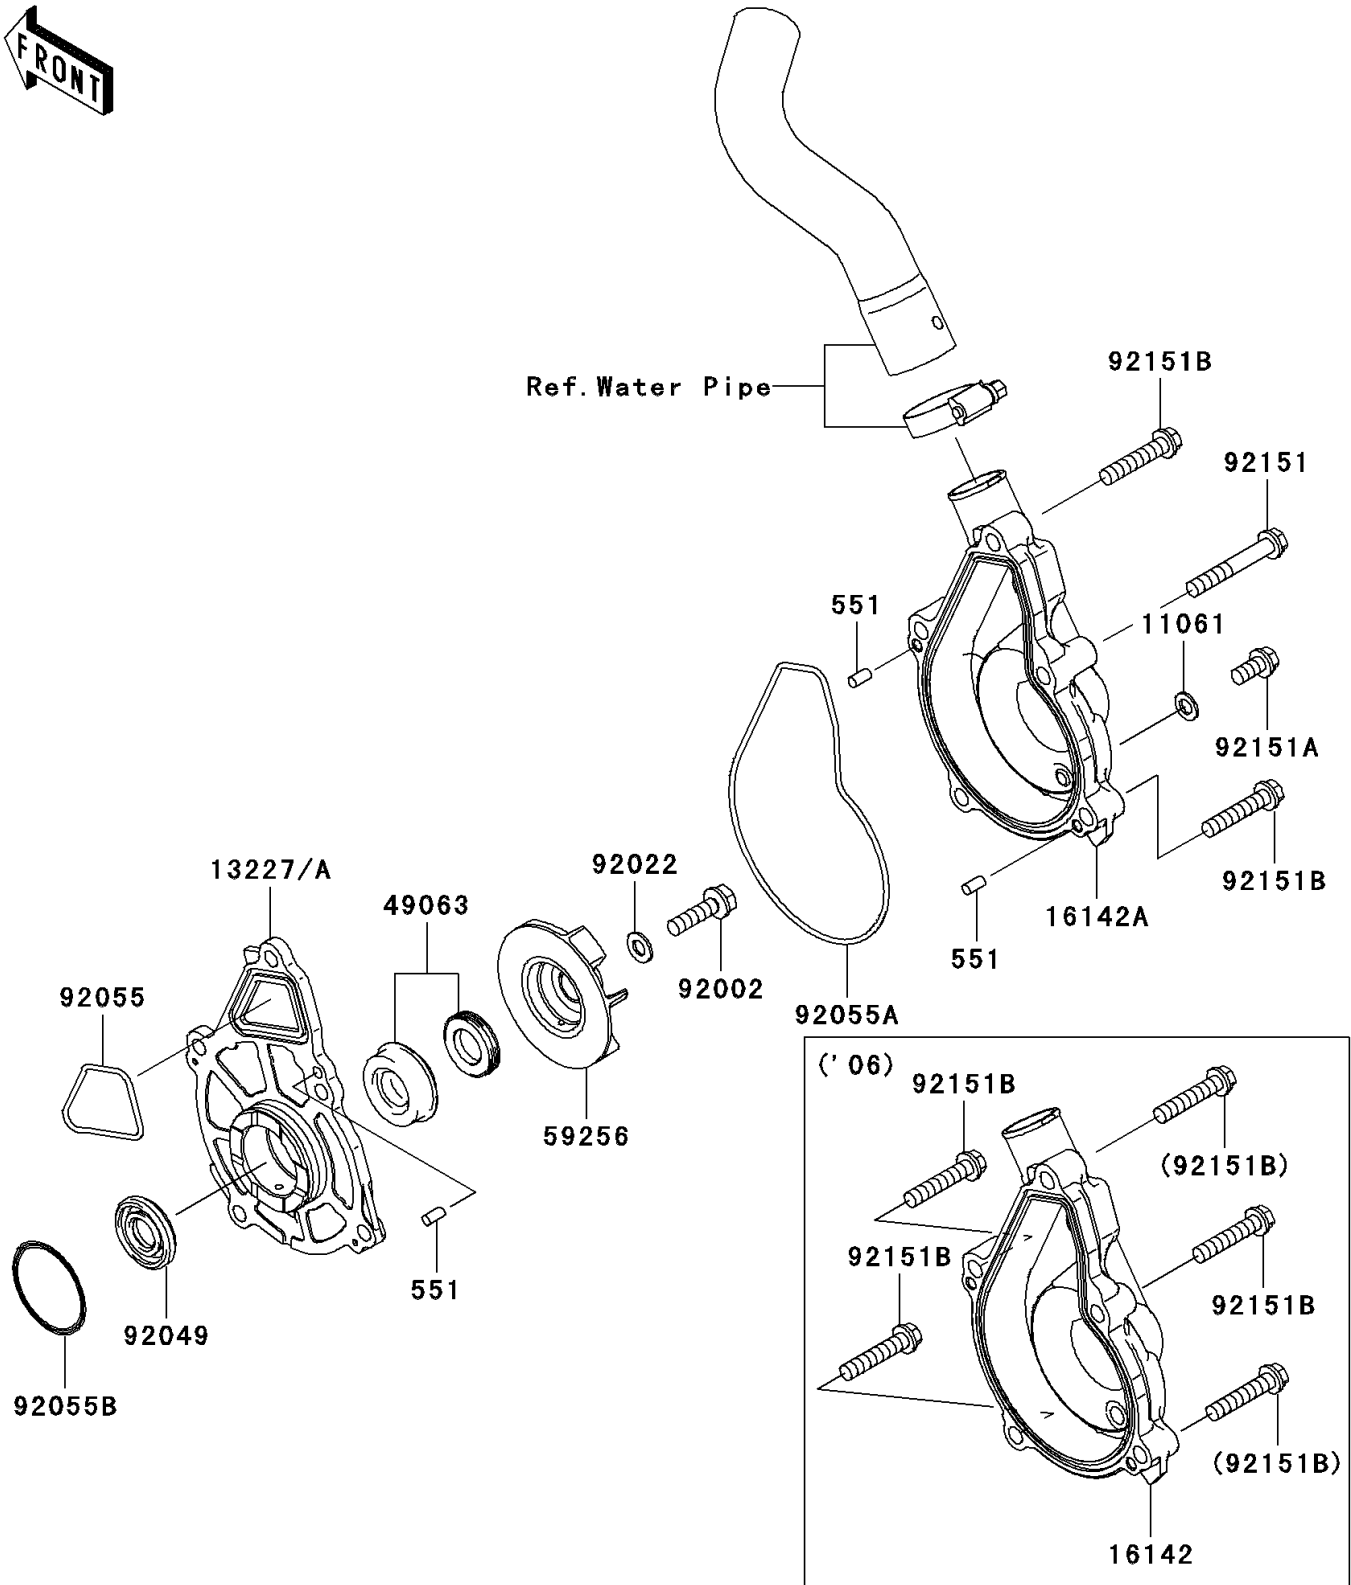

2006 ER-6n (European)

PARTS DIAGRAM

Water Pump

E3031

2006 ER-6n (European)

PARTS LIST

Water Pump

ITEM NAME

PART NUMBER

QUANTITY
