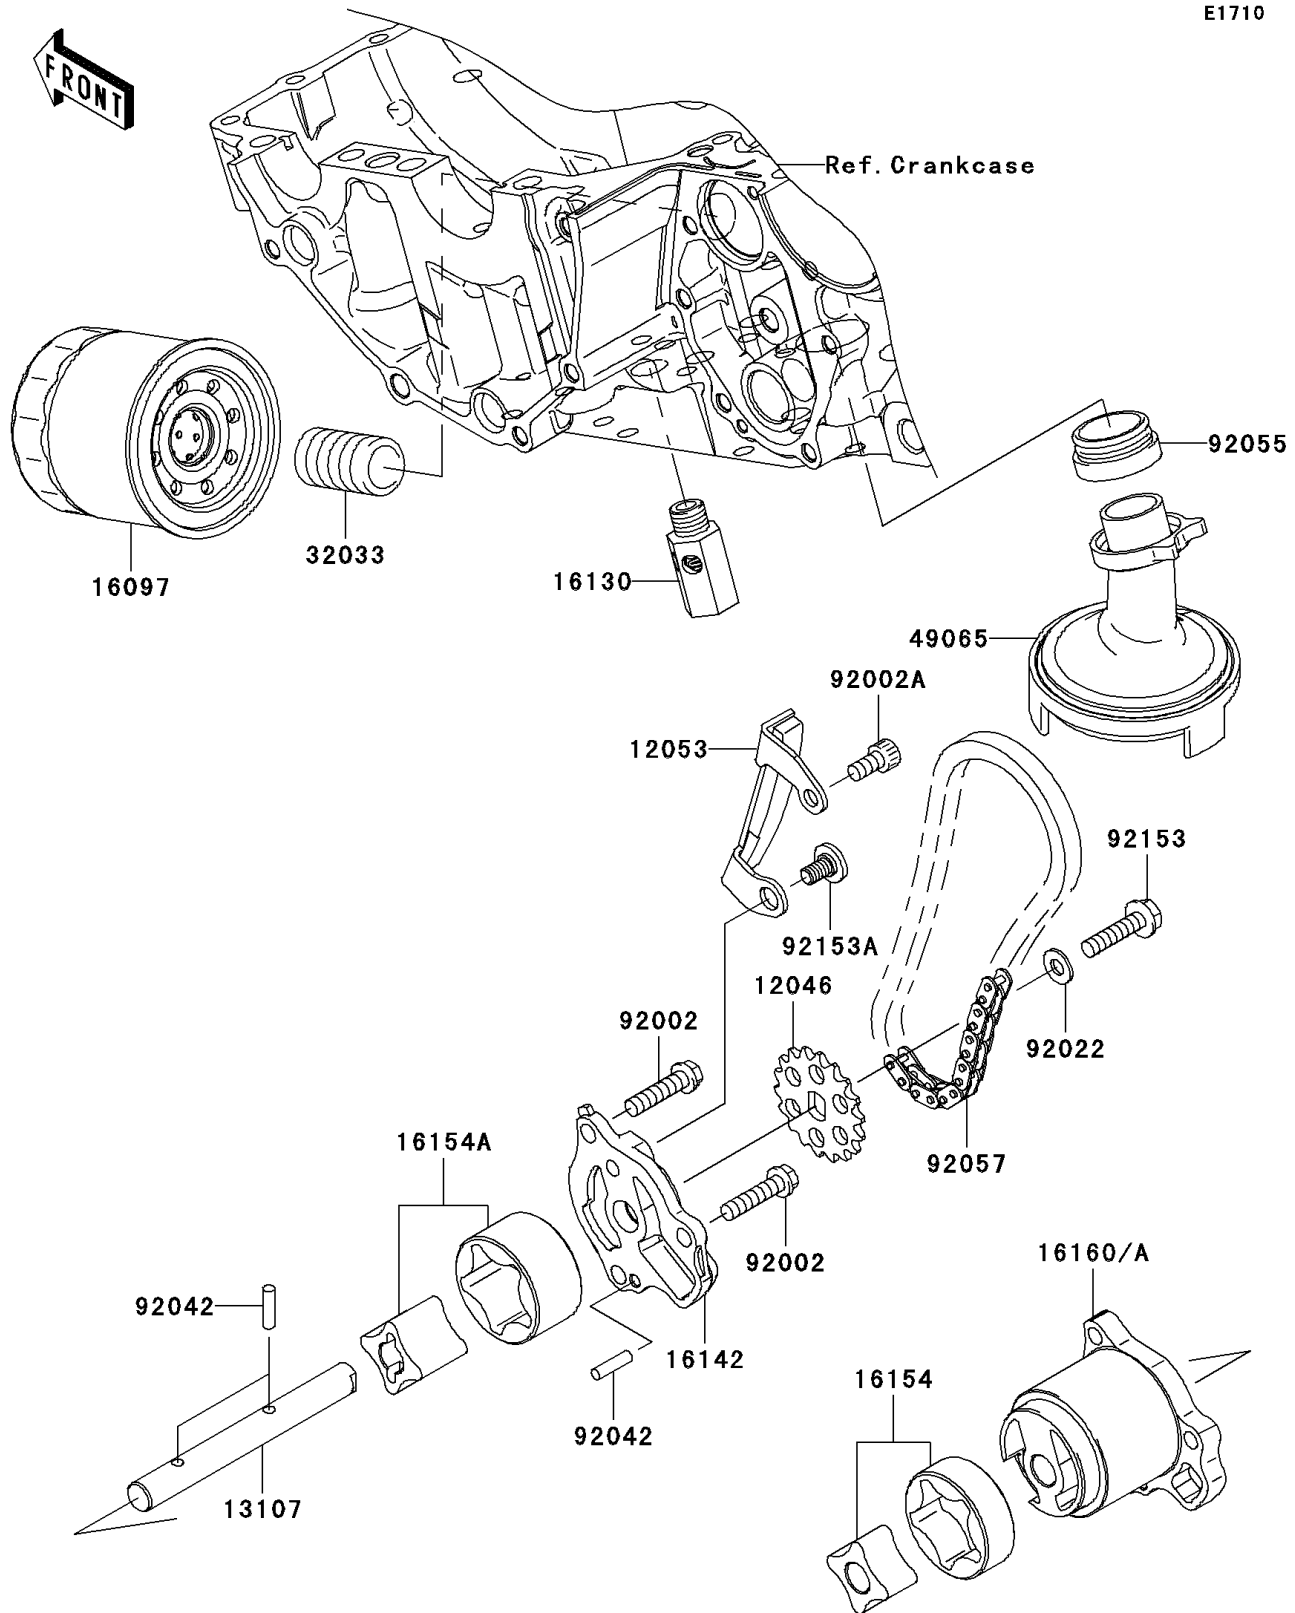

2006 ER-6n (European)

PARTS DIAGRAM

Oil Pump

E1710

2006 ER-6n (European)

PARTS LIST

Oil Pump

ITEM NAME

PART NUMBER

QUANTITY
