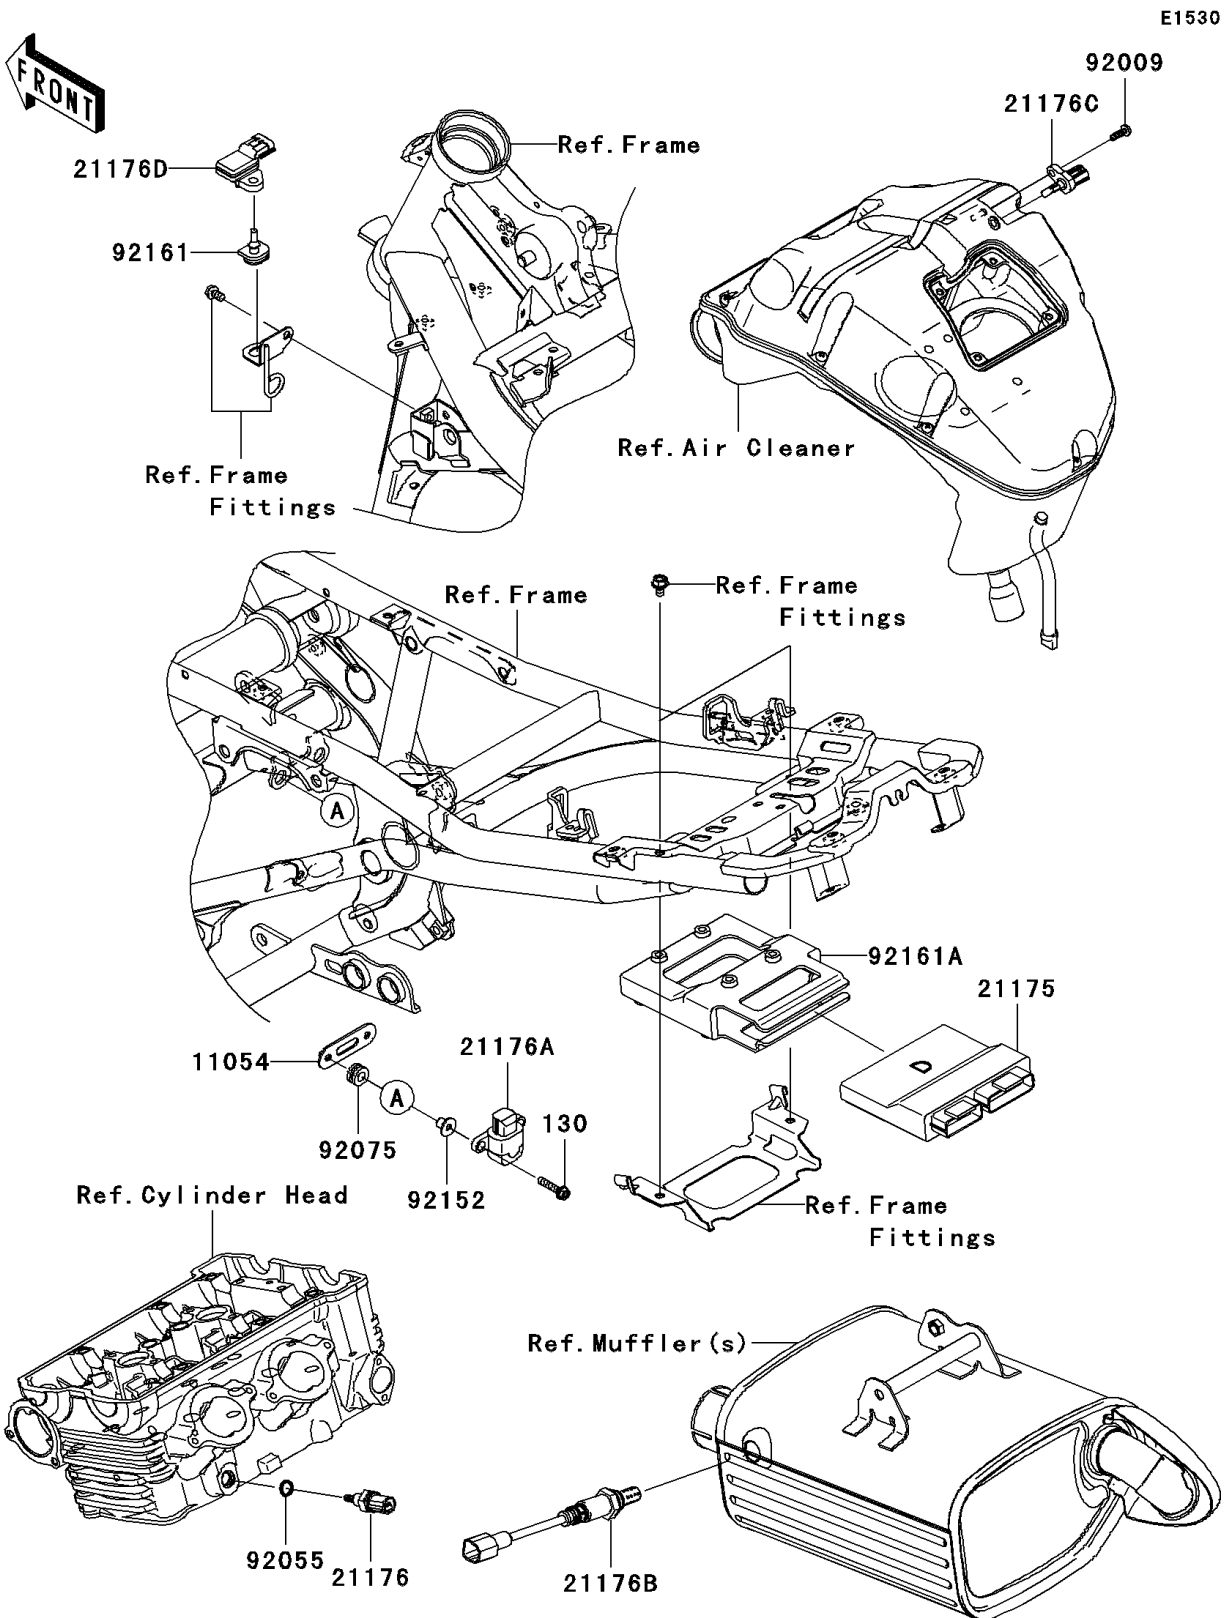

2006 ER-6n (European)

PARTS DIAGRAM

Fuel Injection

Kawasaki

Let the Good Times Roll®

2006 ER-6n (European)

PARTS LIST

Fuel Injection

ITEM NAME

PART NUMBER

QUANTITY
