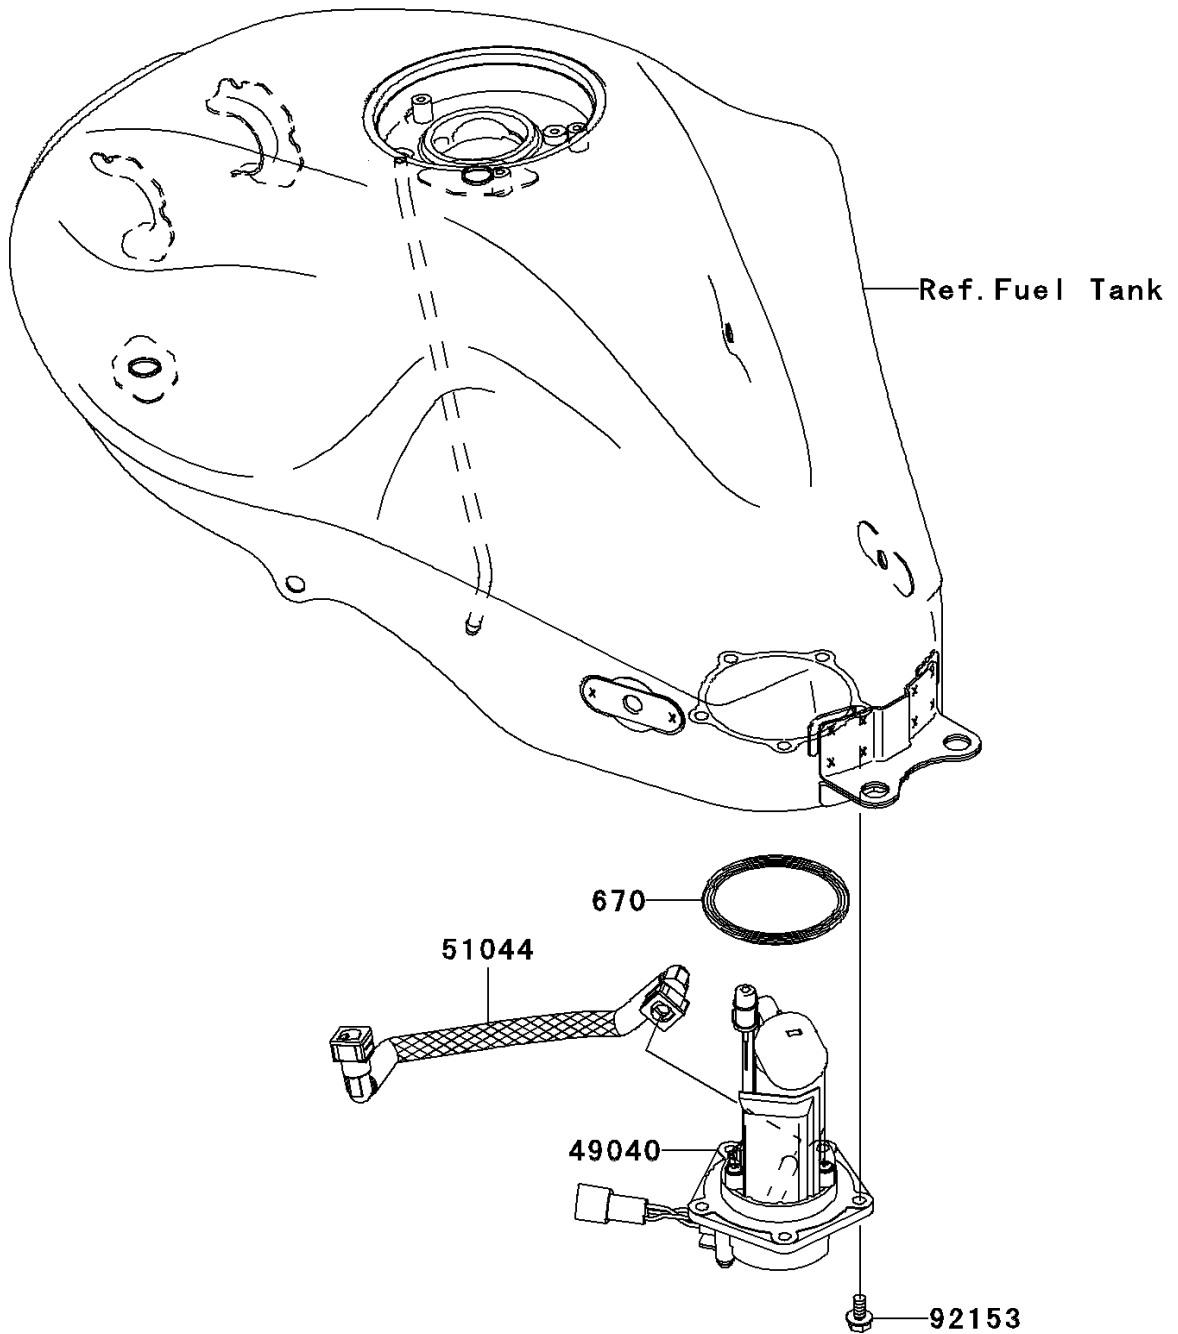

2006 ER-6n (European)

PARTS DIAGRAM

Fuel Pump

E1520

2006 ER-6n (European)

PARTS LIST

Fuel Pump

ITEM NAME

PART NUMBER

QUANTITY
