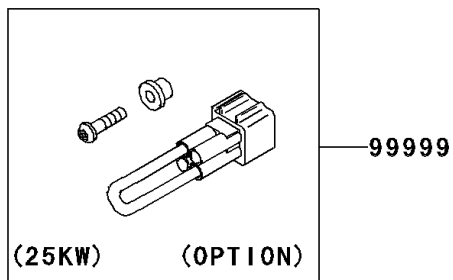

2006 ER-6n (European)

PARTS DIAGRAM

Throttle

E1510

2006 ER-6n (European)

PARTS LIST

Throttle

ITEM NAME

PART NUMBER

QUANTITY
