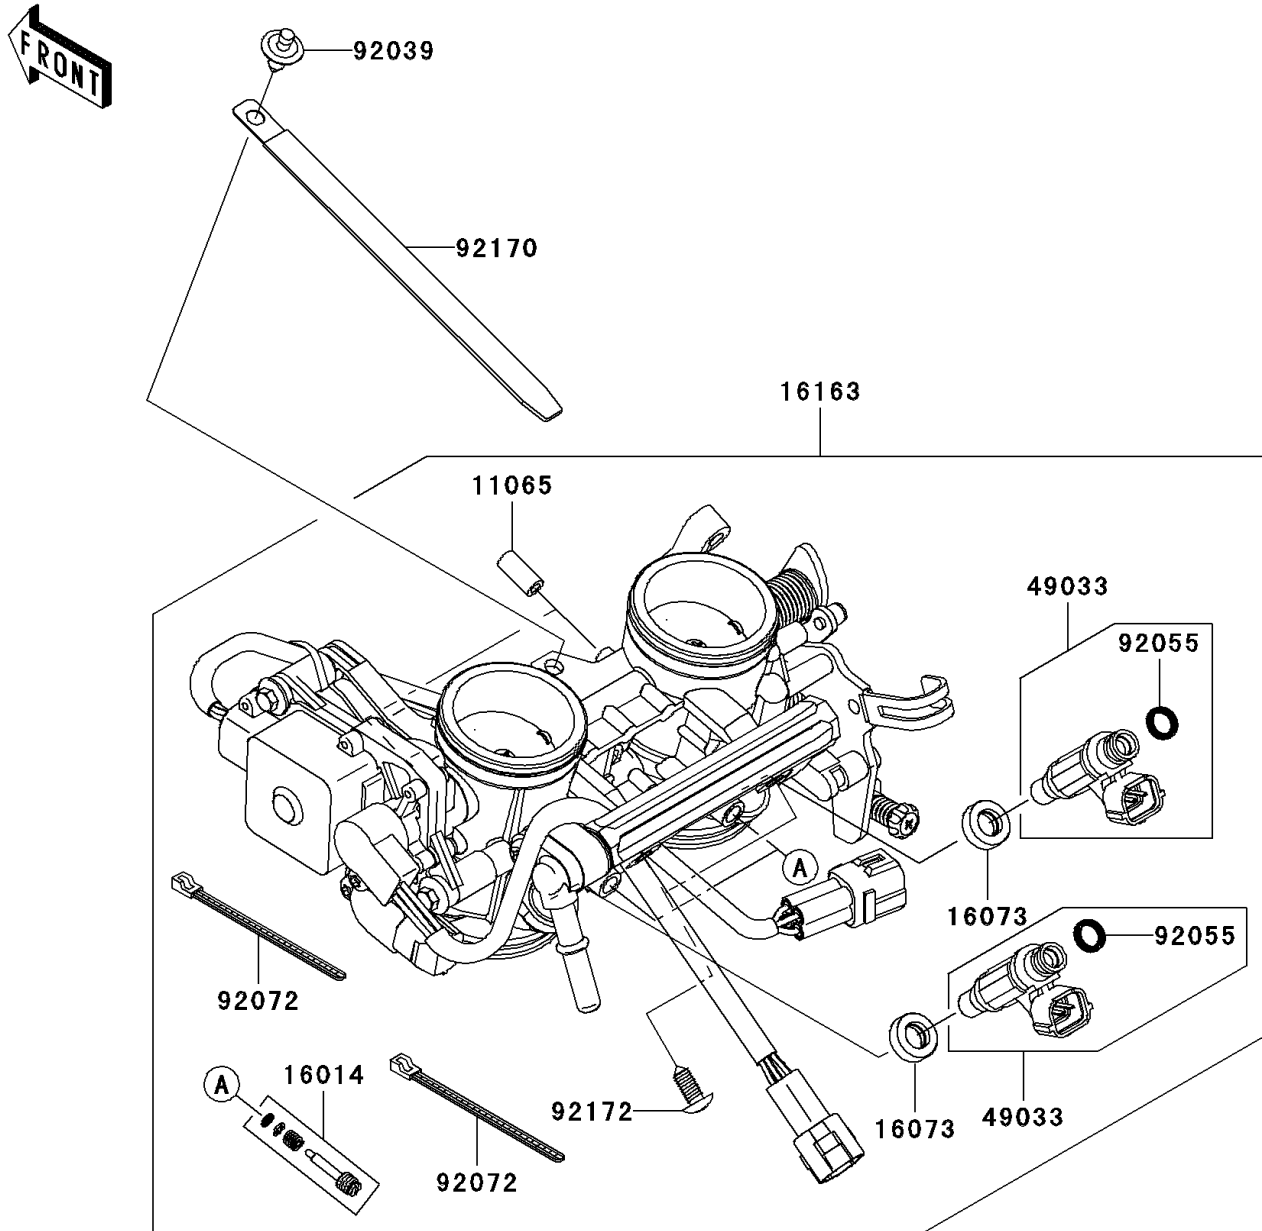

2006 ER-6n (European)

PARTS DIAGRAM

Throttle

E1510

2006 ER-6n (European)

PARTS LIST

Throttle

ITEM NAME

PART NUMBER

QUANTITY
