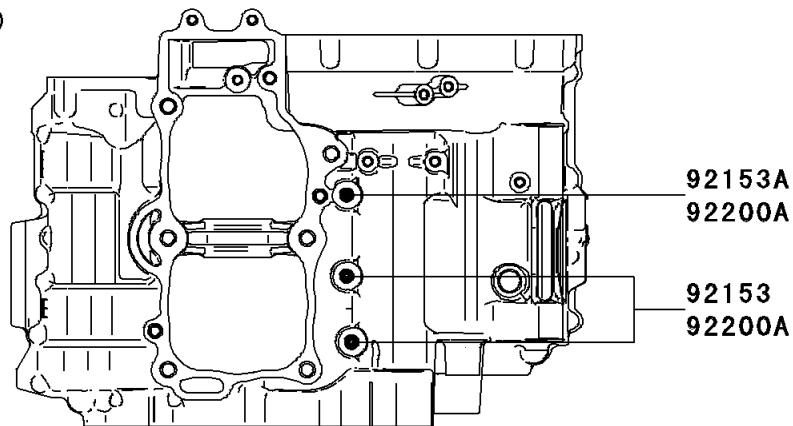

2006 ER-6n (European)

PARTS DIAGRAM

Crankcase Bolt Pattern

E1412

(Upper case)
(~ER650AE057323)

(Lower case)
(~ER650AE057323)

2006 ER-6n (European)

PARTS LIST

Crankcase Bolt Pattern

ITEM NAME

PART NUMBER

QUANTITY
