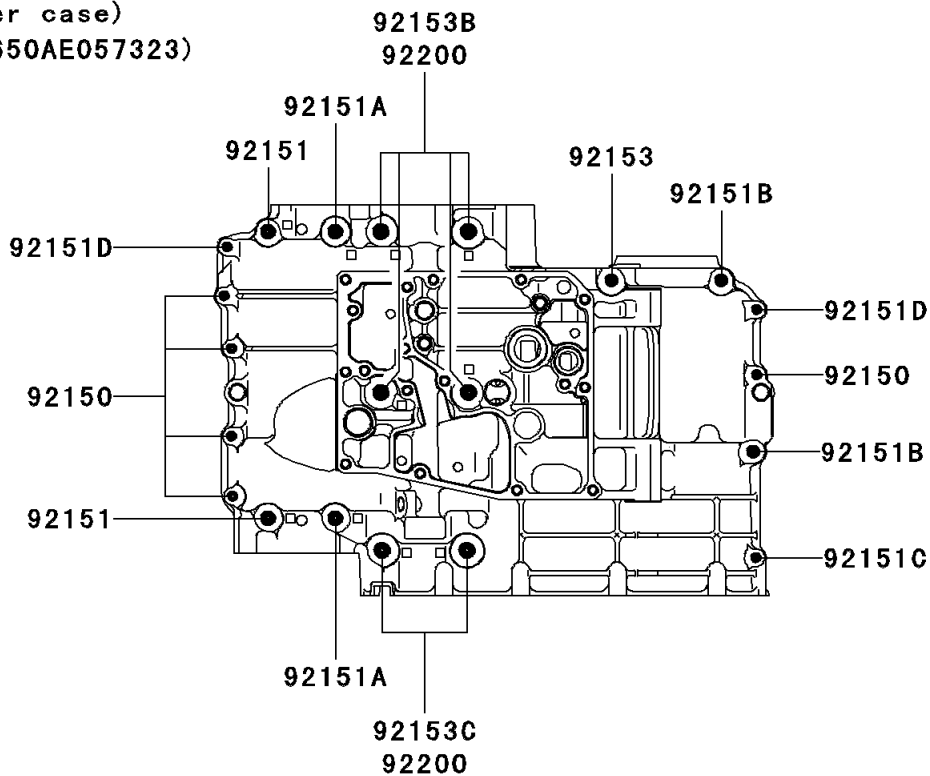

2006 ER-6n (European)

PARTS DIAGRAM

Crankcase Bolt Pattern

E1412

(Upper case)
(~ER650AE057323)

(Lower case)
(~ER650AE057323)

2006 ER-6n (European)

PARTS LIST

Crankcase Bolt Pattern

ITEM NAME

PART NUMBER

QUANTITY
