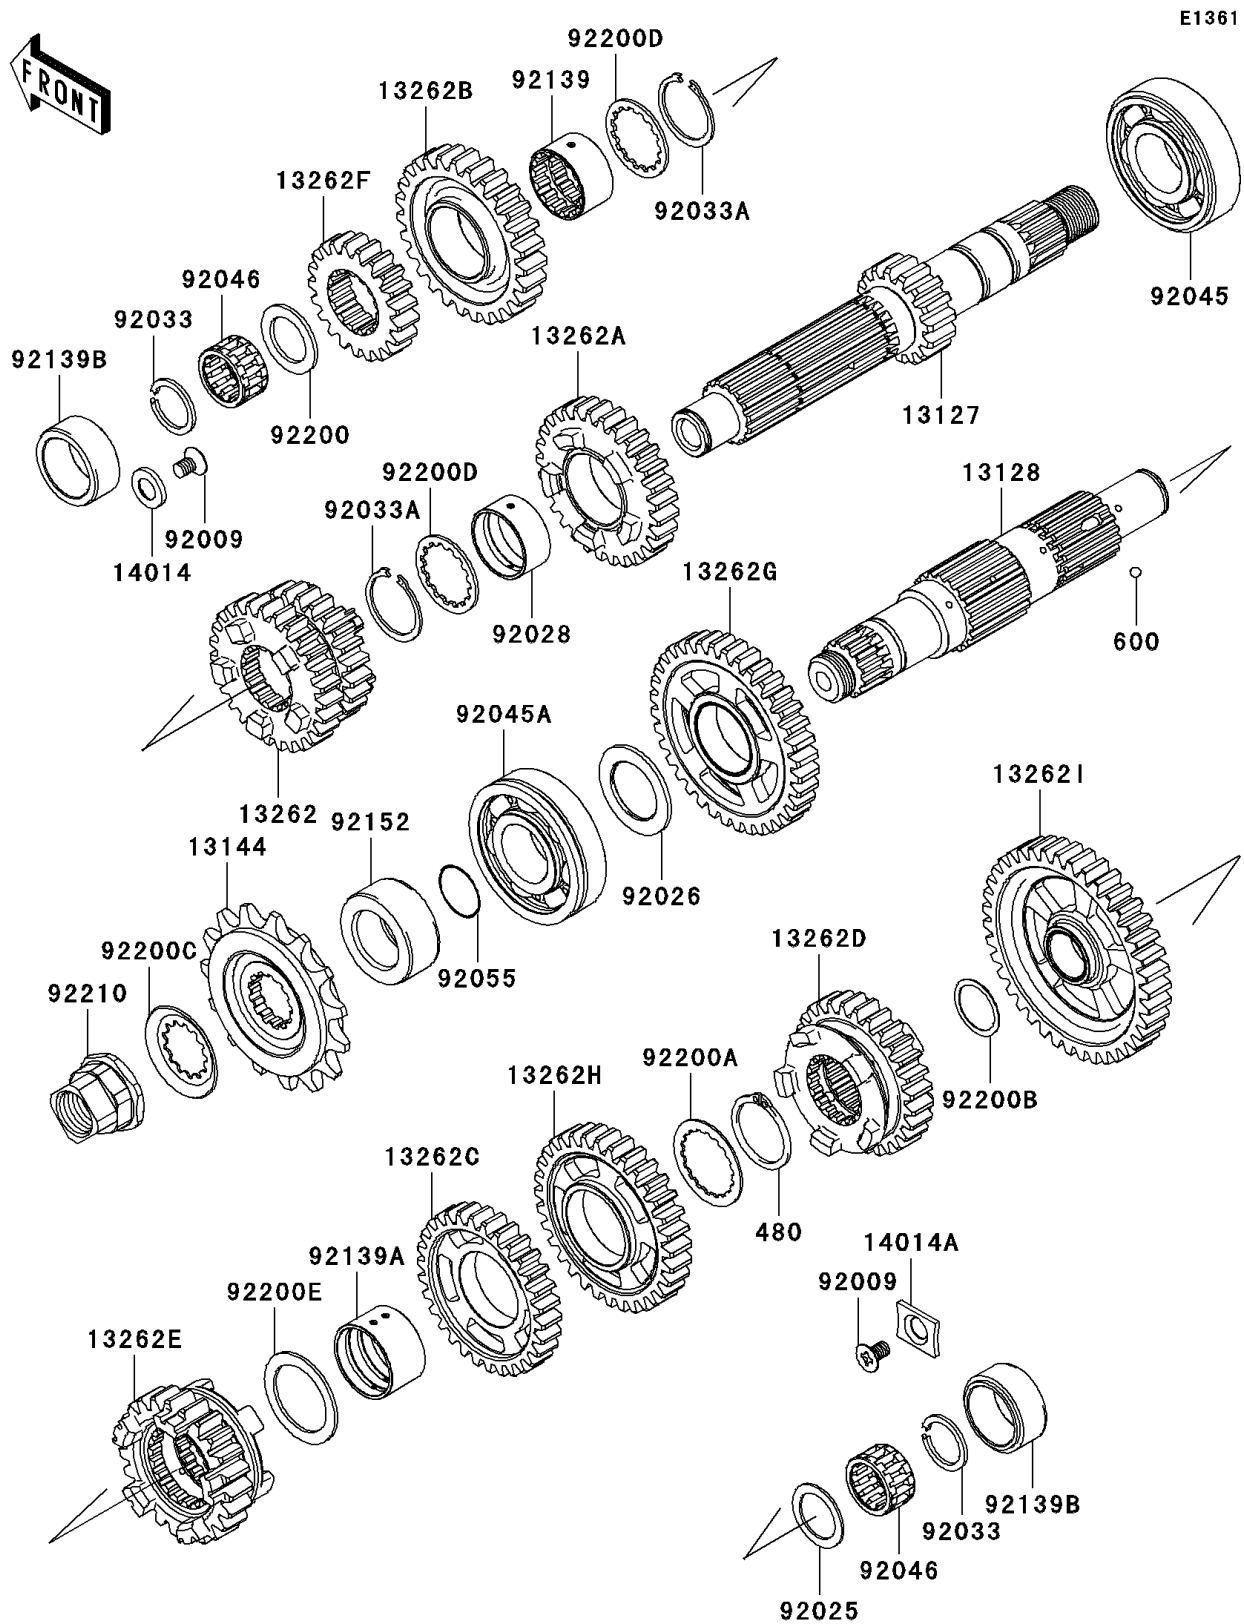

2006 ER-6n (European)

PARTS DIAGRAM

Transmission

Kawasaki

Let the Good Times Roll®

2006 ER-6n (European)

PARTS LIST

Transmission

ITEM NAME

PART NUMBER

QUANTITY
