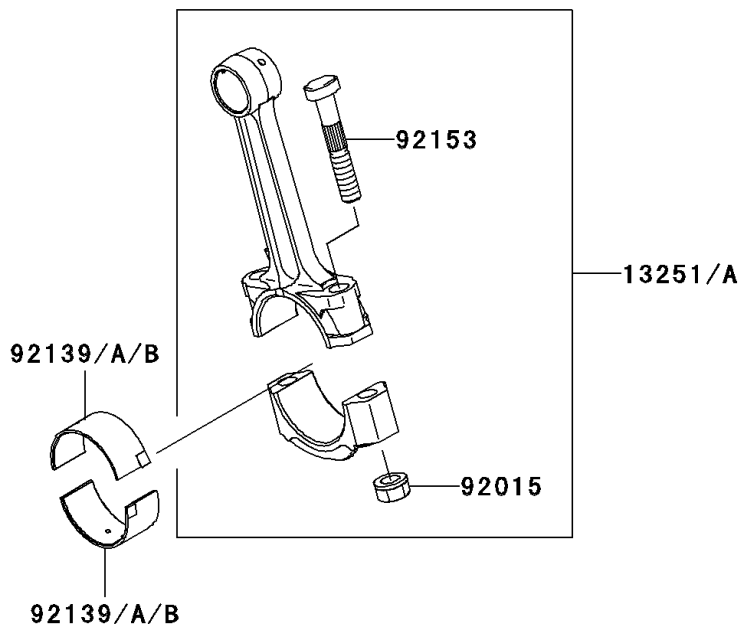

2006 ER-6n (European)

PARTS DIAGRAM

Crankshaft

Kawasaki

Let the Good Times Roll®

E1321

2006 ER-6n (European)

PARTS LIST

Crankshaft

ITEM NAME

PART NUMBER

QUANTITY
