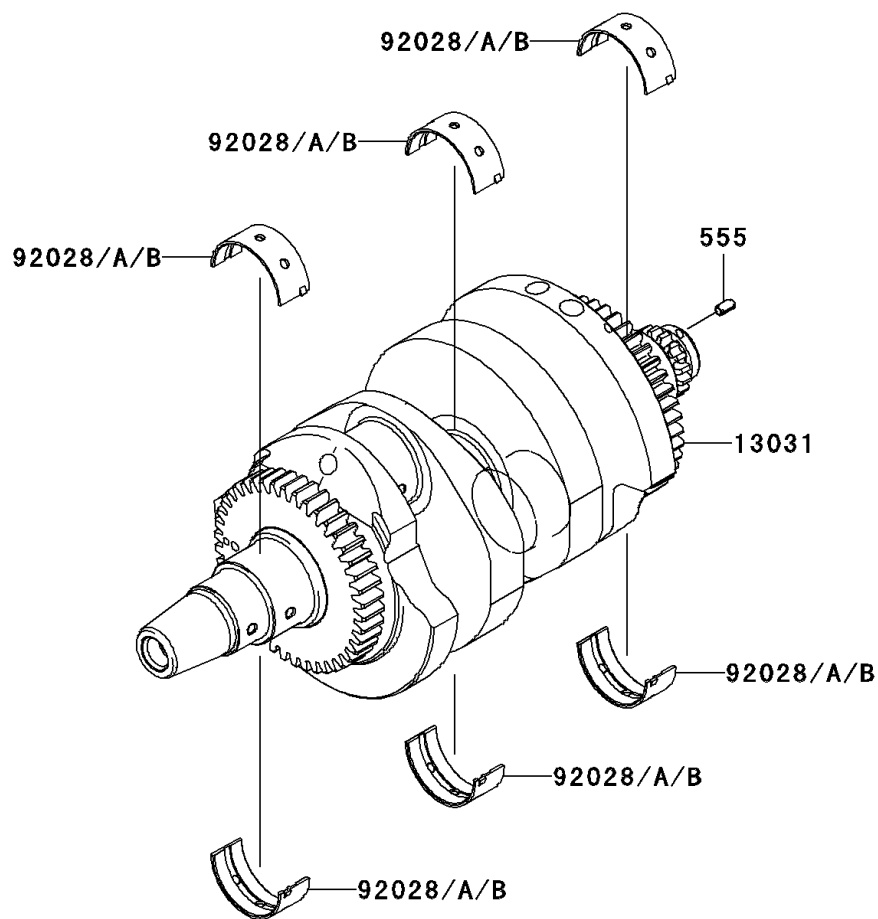

2006 ER-6n (European)

PARTS DIAGRAM

Crankshaft

Kawasaki

Let the Good Times Roll®

E1321

2006 ER-6n (European)

PARTS LIST

Crankshaft

ITEM NAME

PART NUMBER

QUANTITY
