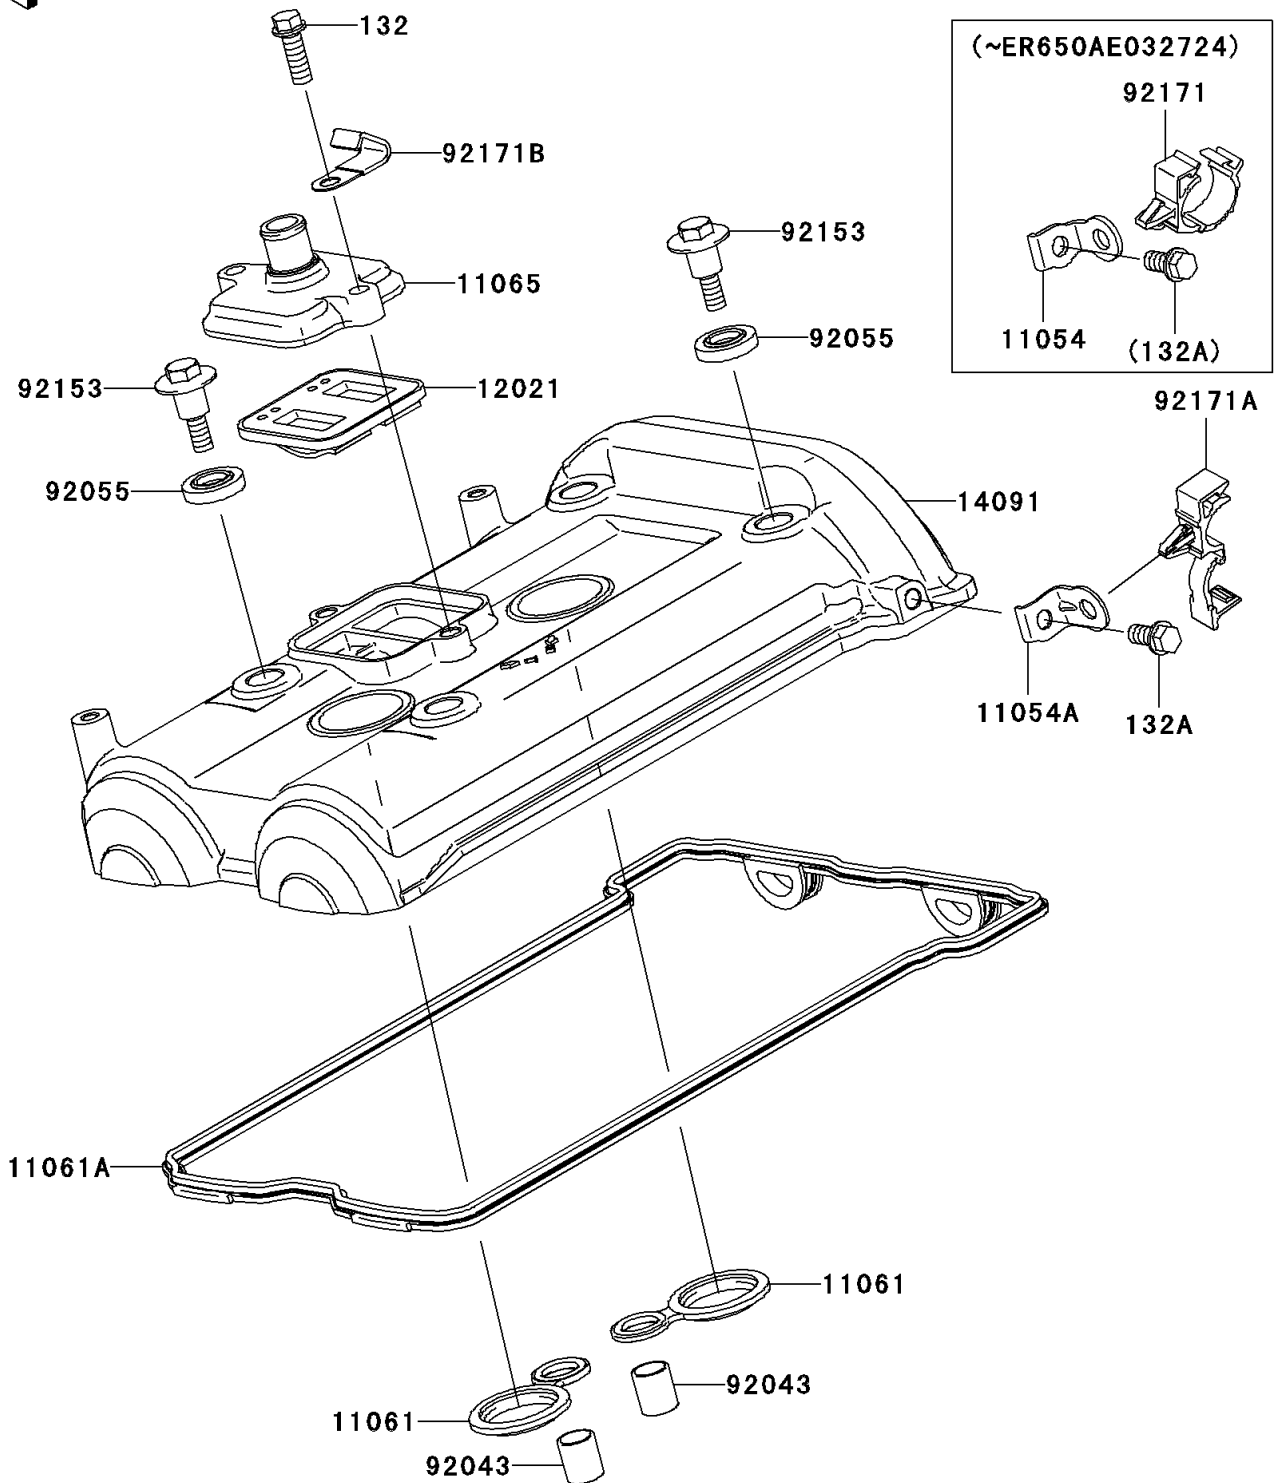

2006 ER-6n (European)

PARTS DIAGRAM

Cylinder Head Cover

E1112

2006 ER-6n (European)

PARTS LIST

Cylinder Head Cover

ITEM NAME

PART NUMBER

QUANTITY
