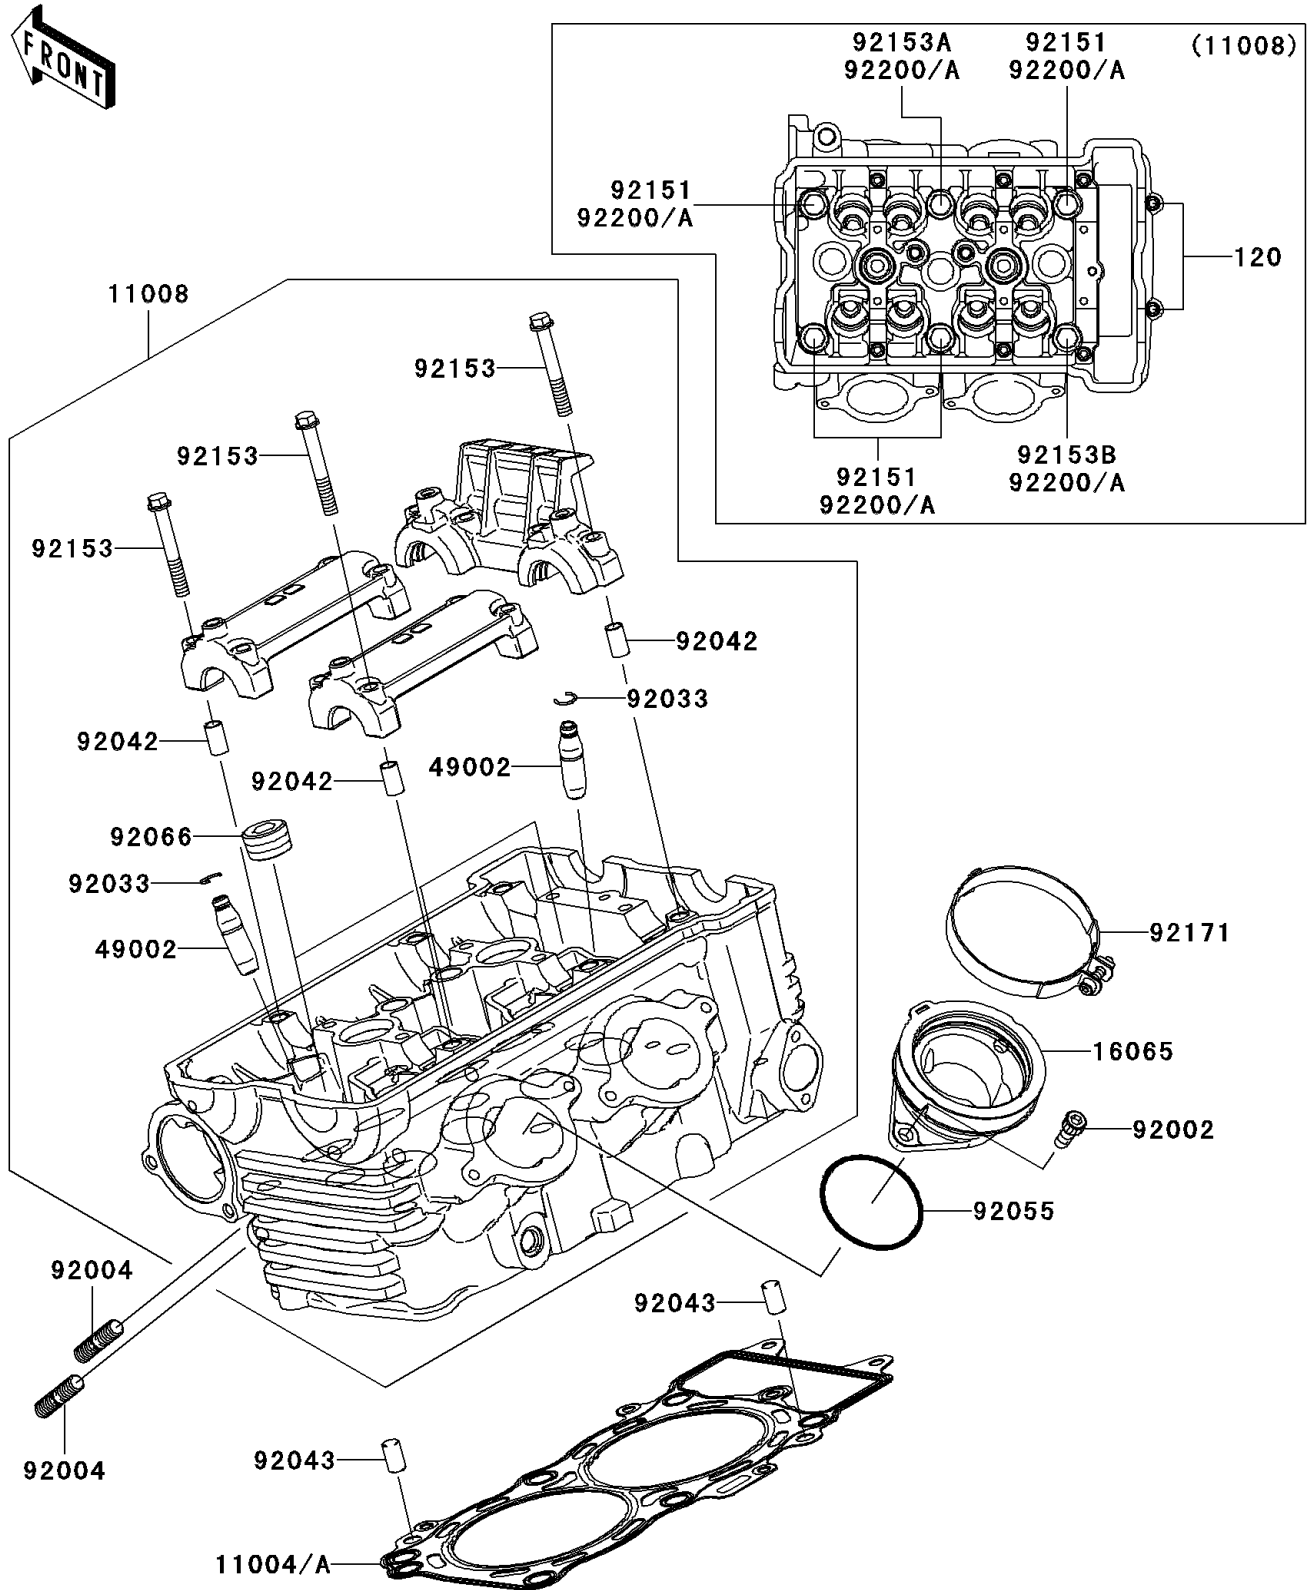

2006 ER-6n (European)

PARTS DIAGRAM

Cylinder Head

E1111

2006 ER-6n (European)

PARTS LIST

Cylinder Head

ITEM NAME

PART NUMBER

QUANTITY
