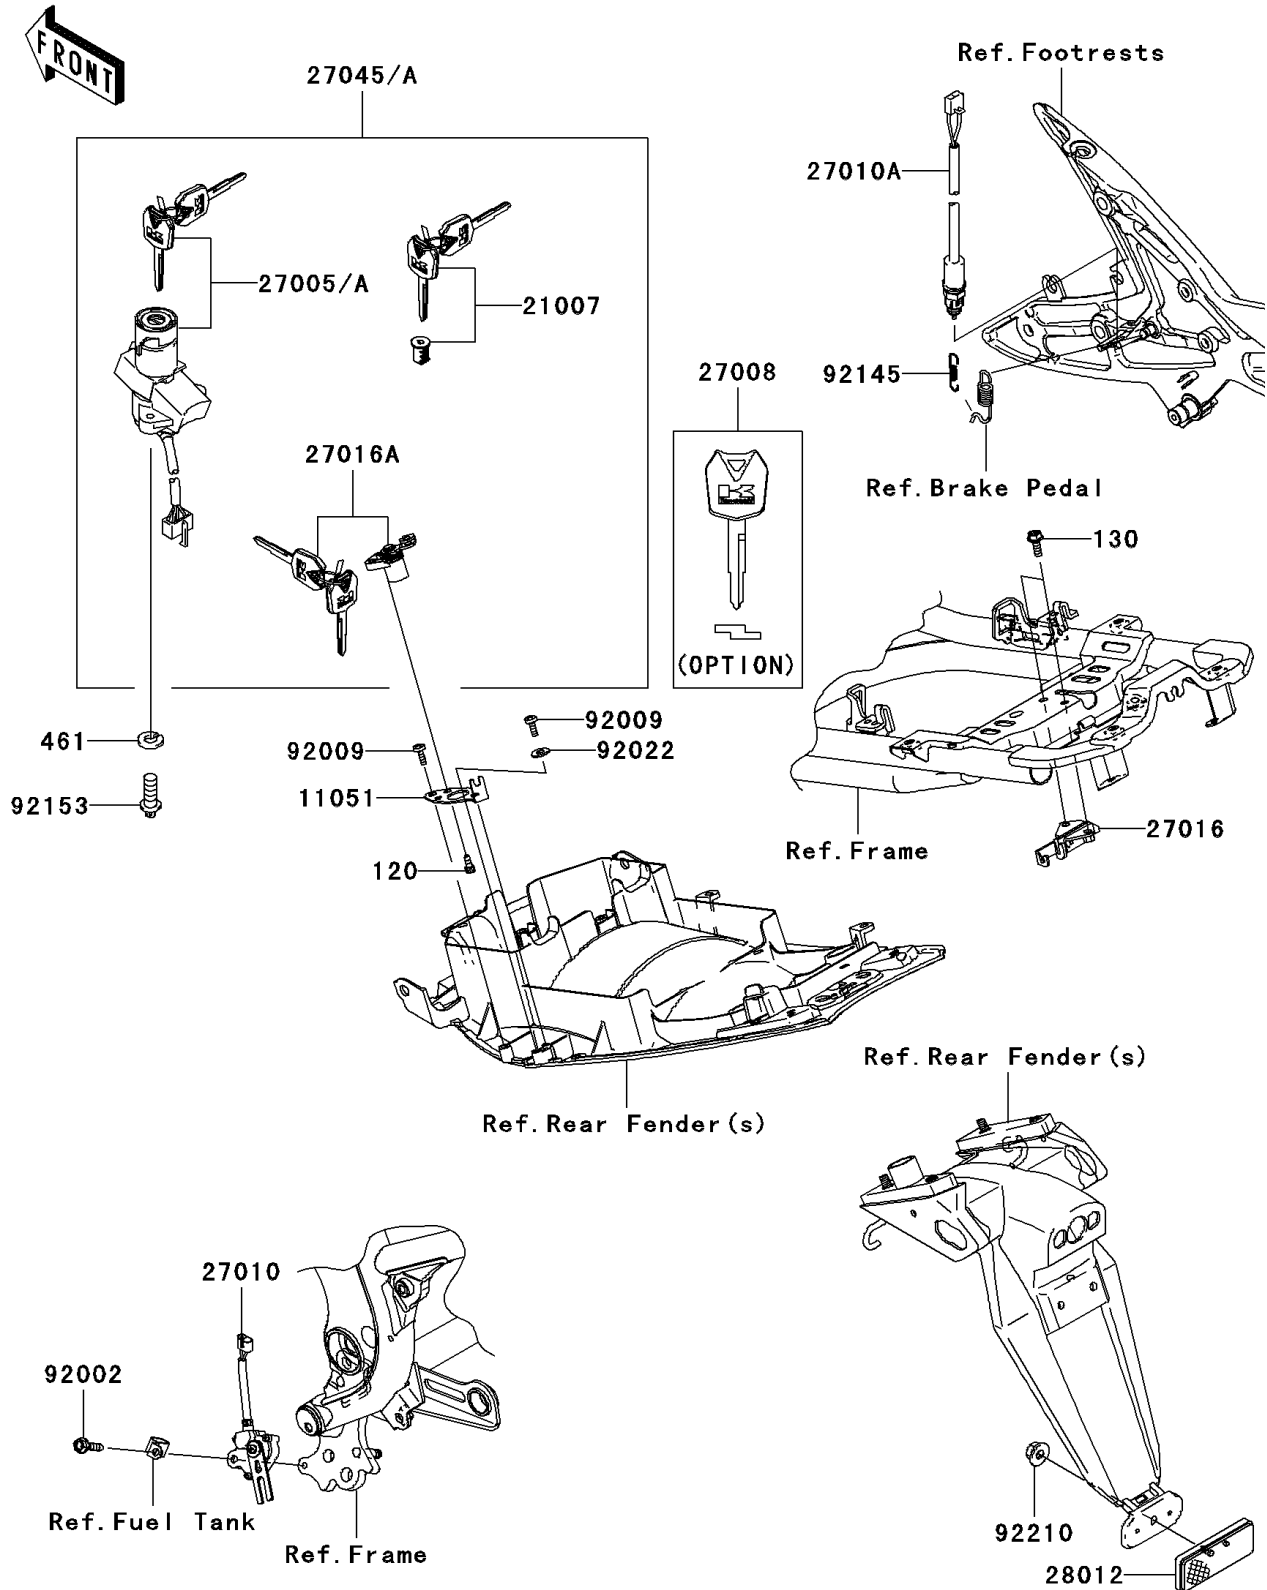

# 2008 ER-6n (Australian)

## PARTS DIAGRAM

## PARTS LIST Ignition Switch

ITEM NAME	PART NUMBER	QUANTITY
-----------	-------------	----------

---