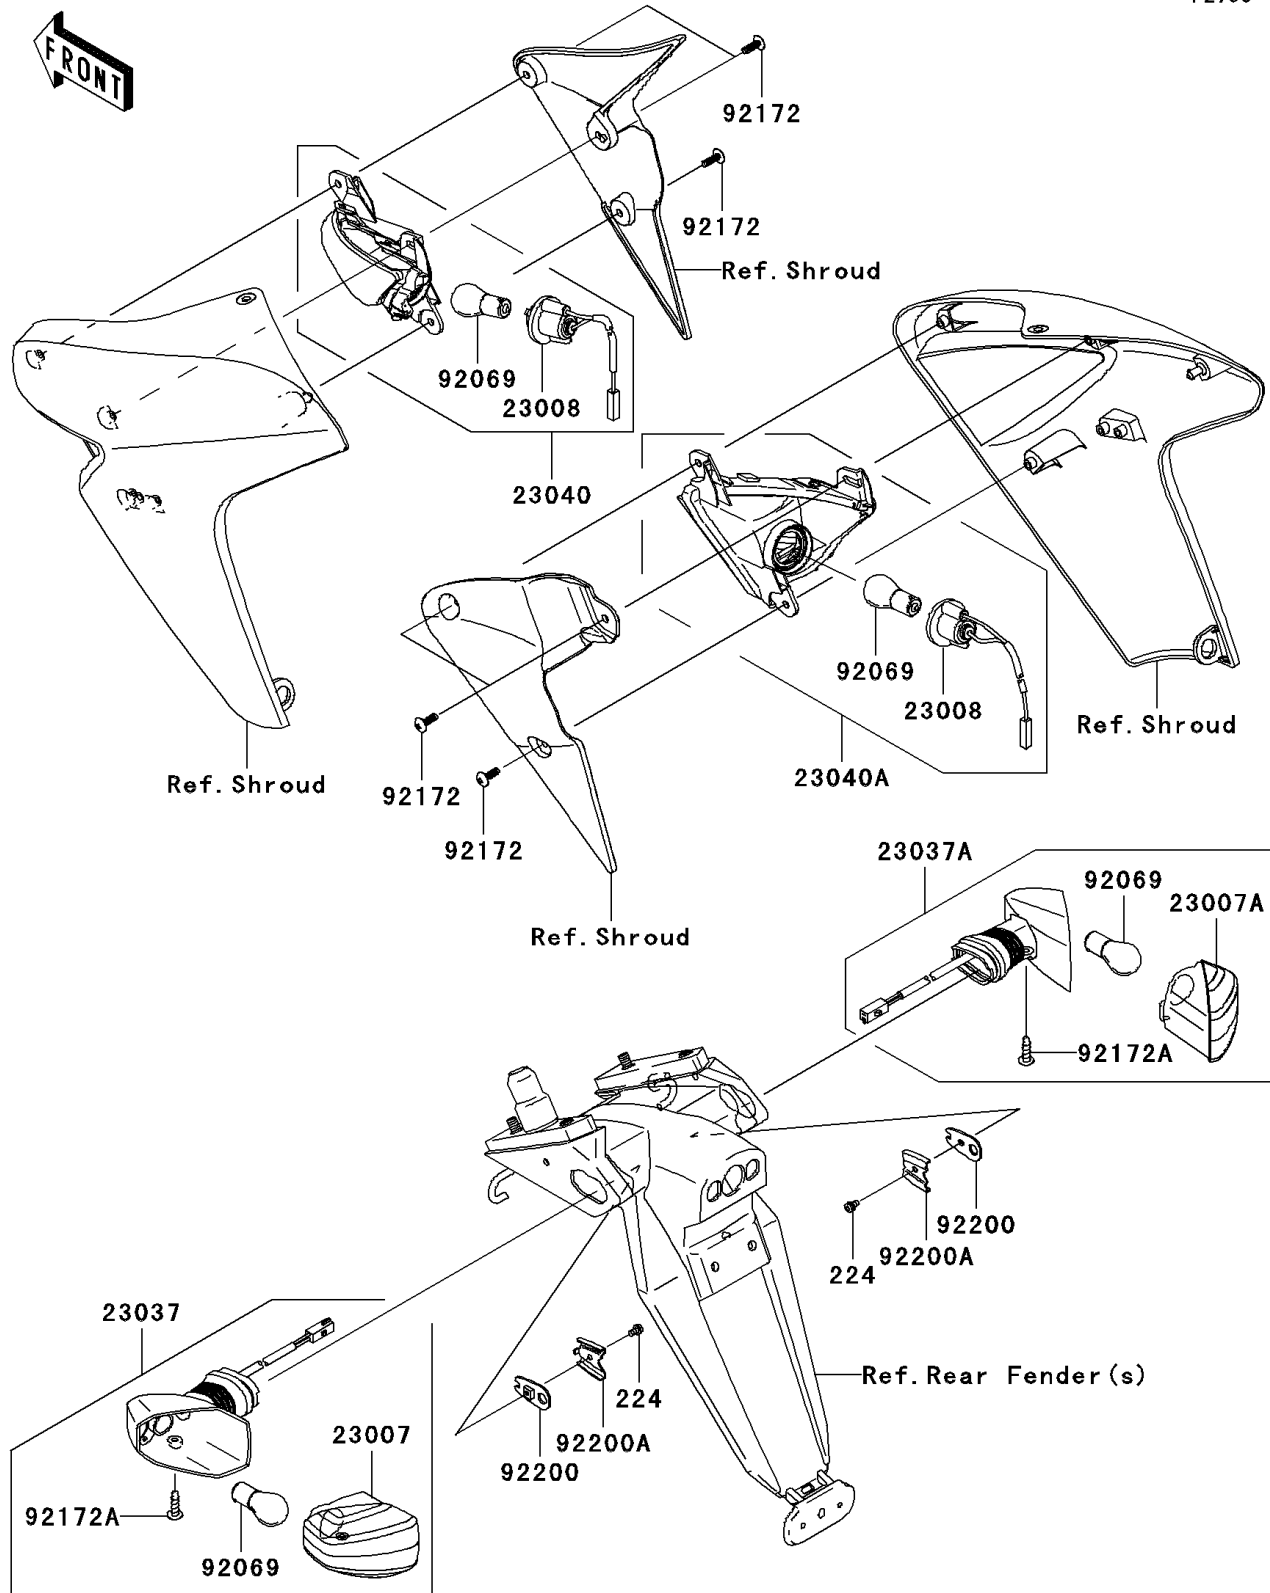

2008 ER-6n (Australian)

PARTS DIAGRAM

Turn Signals

F2730

2008 ER-6n (Australian)

PARTS LIST

Turn Signals

ITEM NAME

PART NUMBER

QUANTITY
