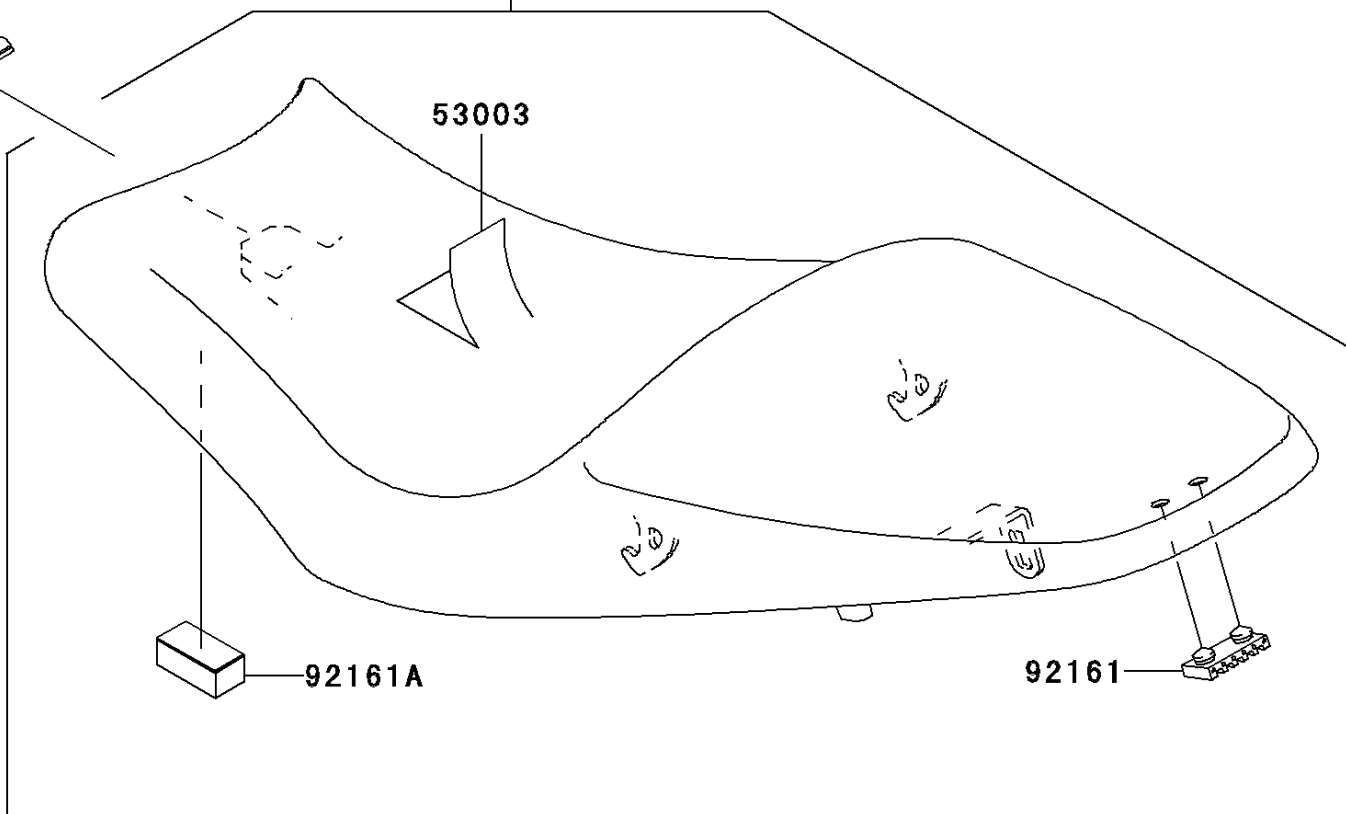

2006 ER-6n (Australian)

PARTS DIAGRAM

Seat

F2510

Ref. Fuel Tank

53066

53003

92161A

92161

2006 ER-6n (Australian)

PARTS LIST

Seat

ITEM NAME	PART NUMBER	QUANTITY
LEATHER,SEAT,BLACK (Ref # 53003)	53003-0058-MA	1
SEAT-ASSY,DUAL,BLACK (Ref # 53066)	53066-0136-MA	1
DAMPER,SEAT (Ref # 92161)	92161-0149	1
DAMPER,SEAT (Ref # 92161A)	92161-1321	1