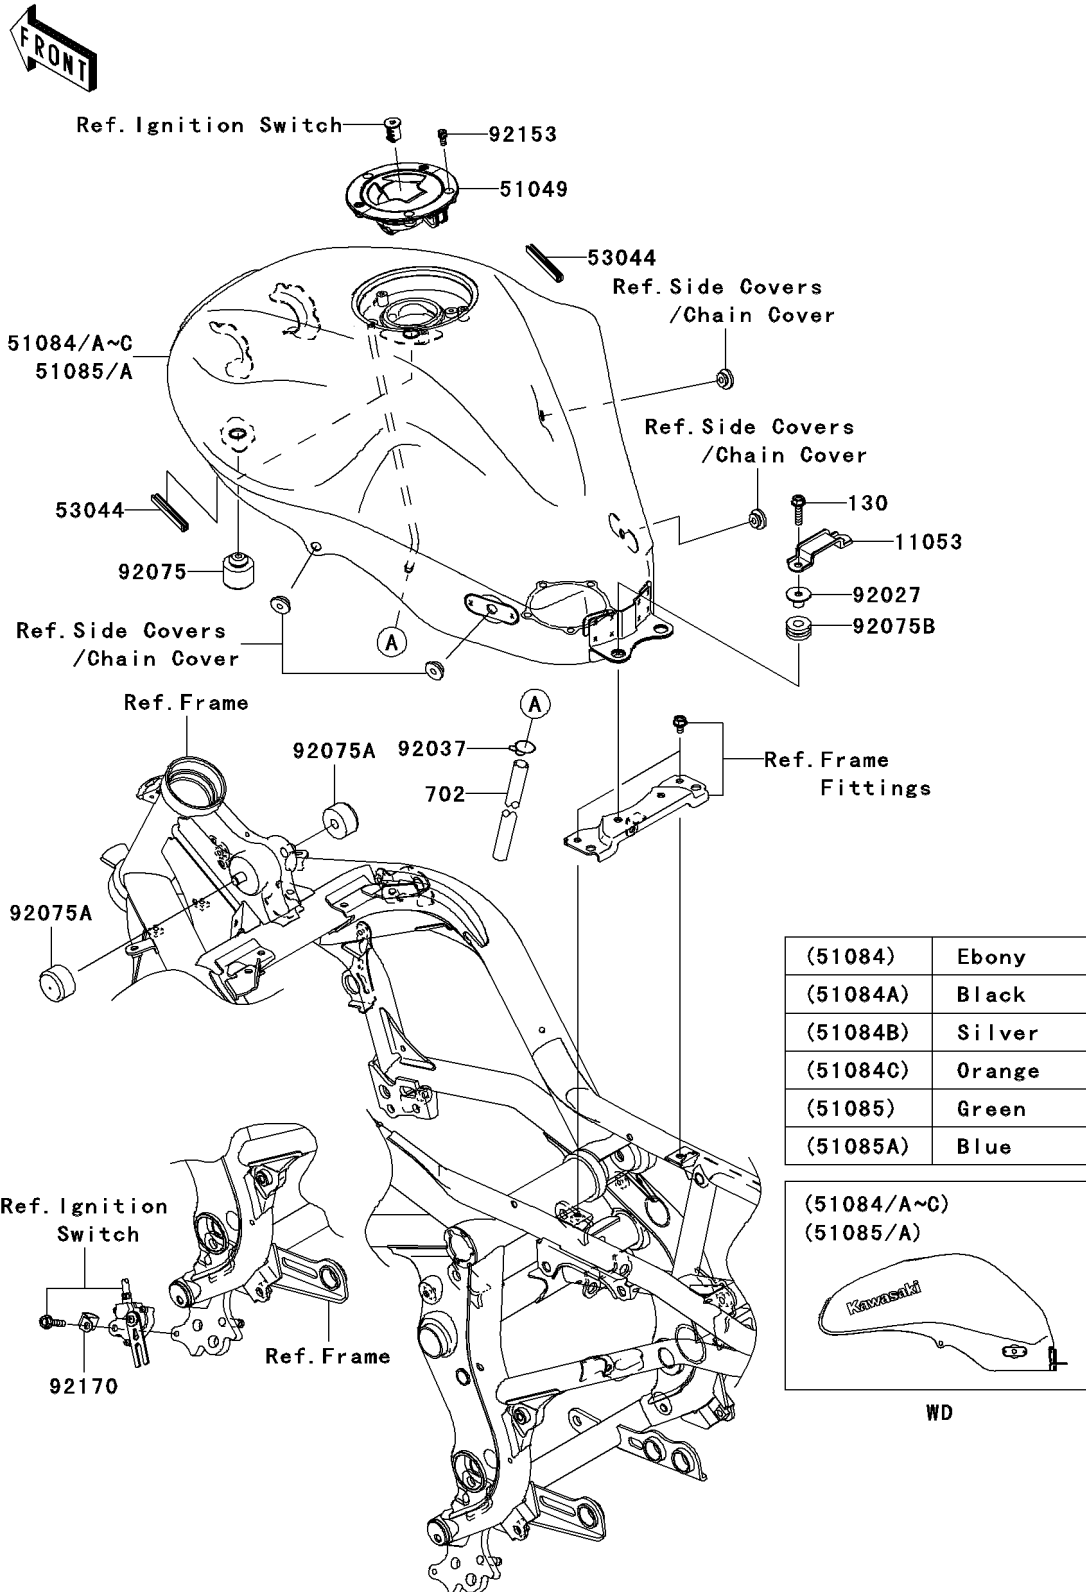

2007 ER-6n (Australian)

PARTS DIAGRAM

Fuel Tank

F2410

2007 ER-6n (Australian)

PARTS LIST

Fuel Tank

ITEM NAME

PART NUMBER

QUANTITY
