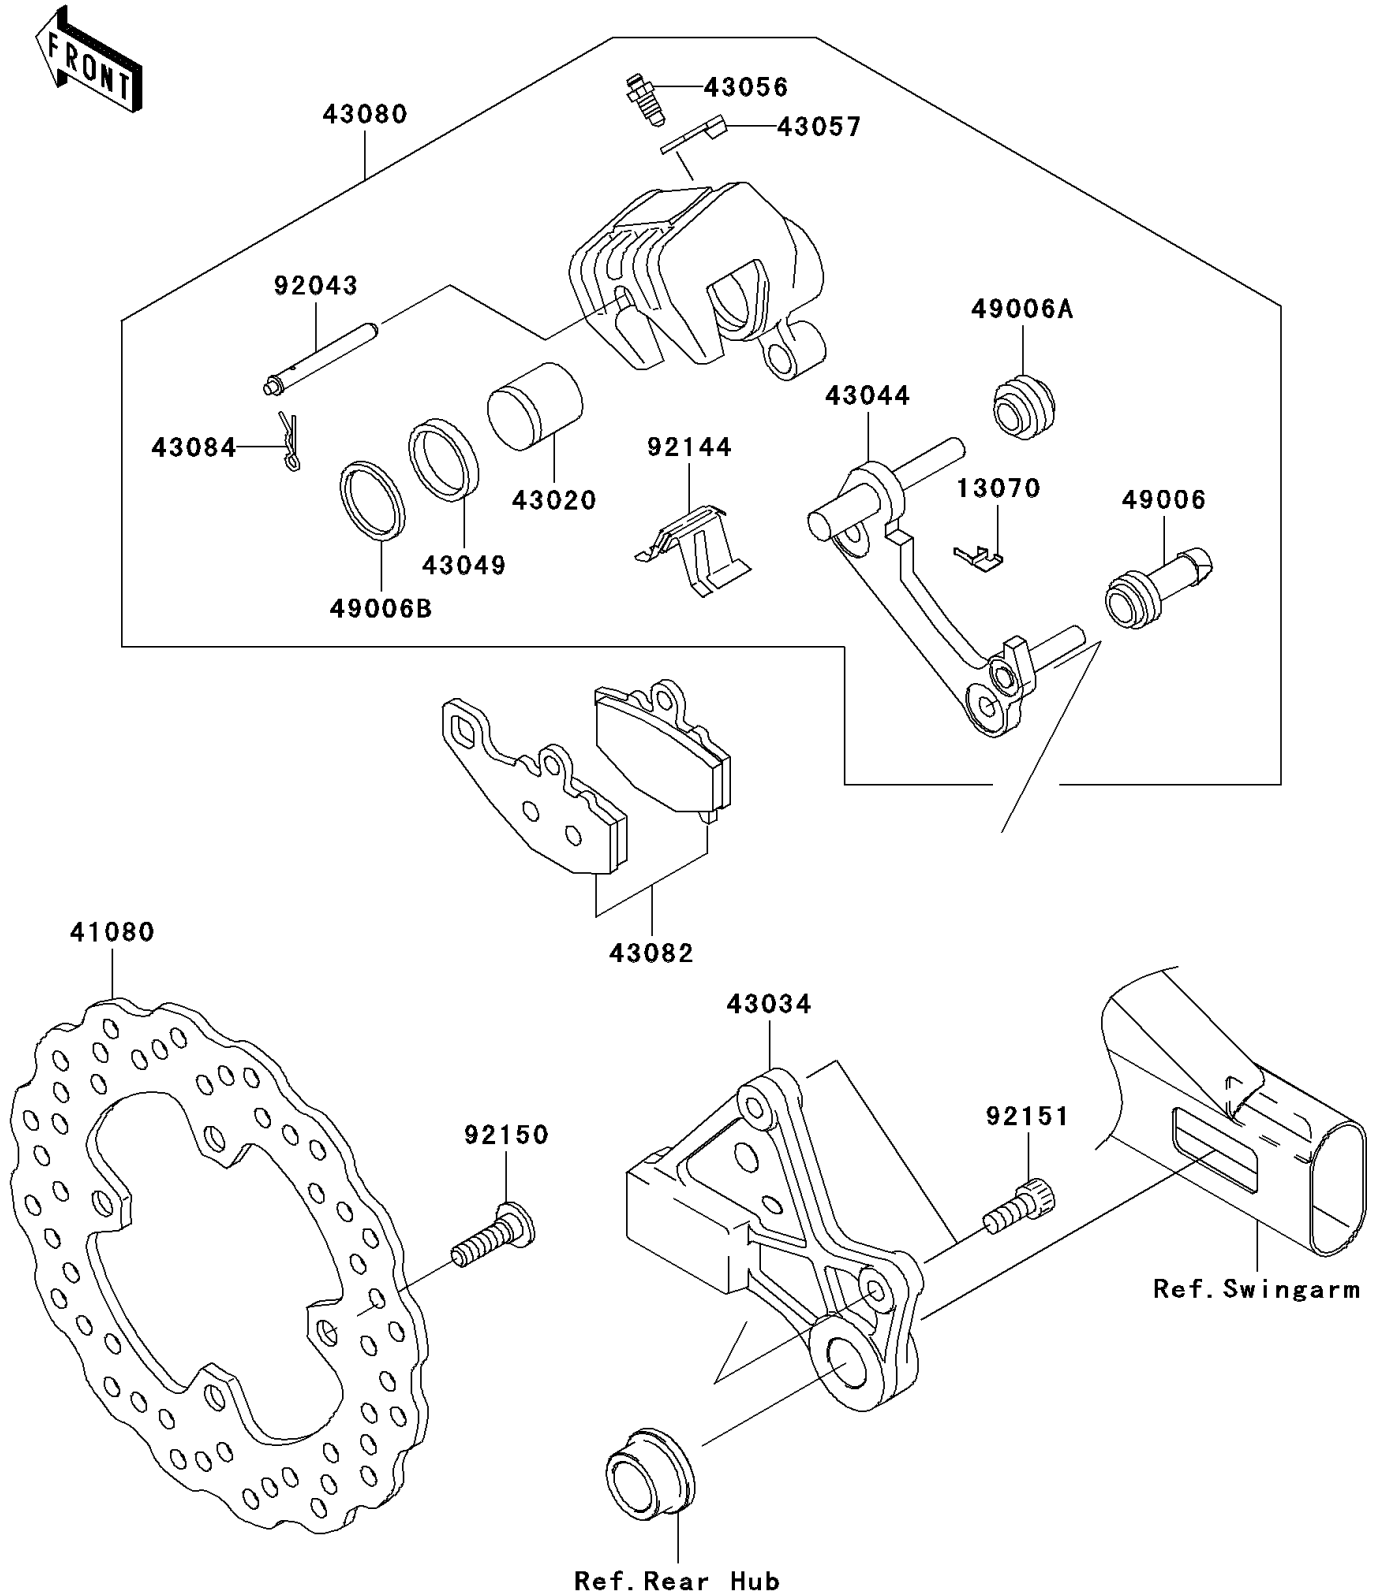

2008 ER-6n (Australian)

PARTS DIAGRAM

Rear Brake

F2294

2008 ER-6n (Australian)

PARTS LIST

Rear Brake

ITEM NAME

PART NUMBER

QUANTITY
