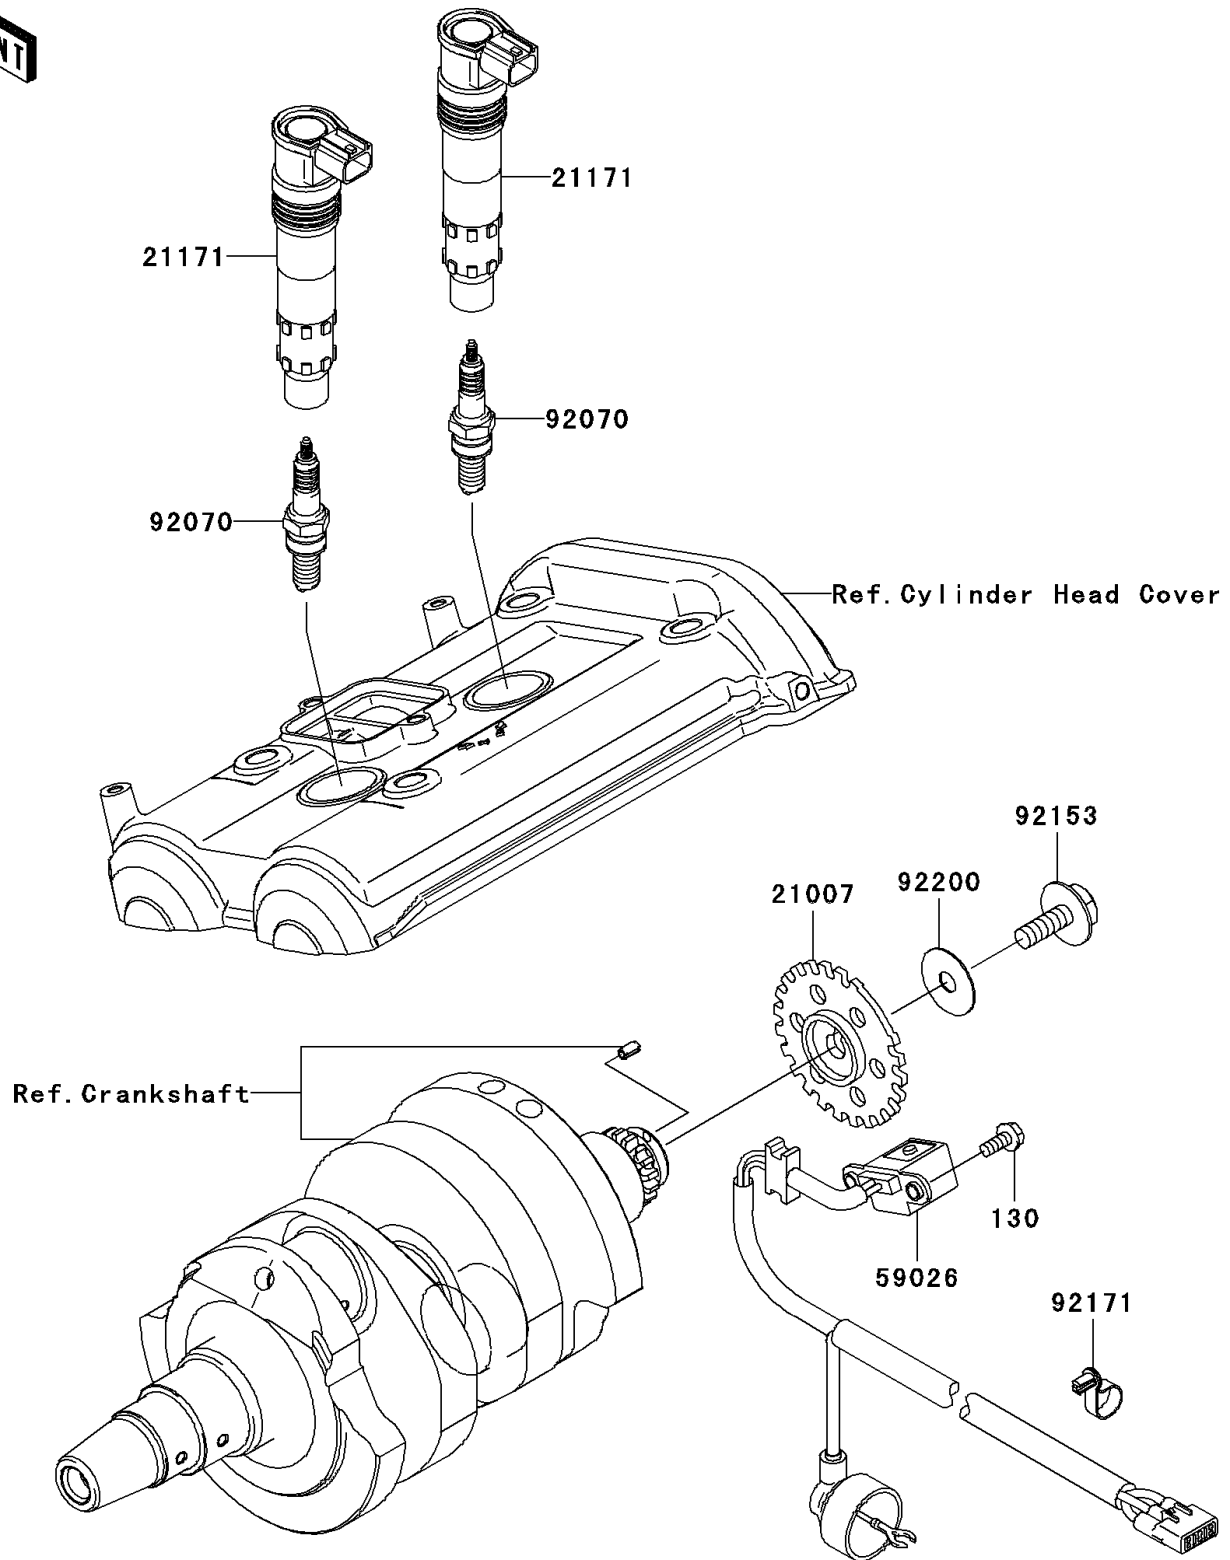

2008 ER-6n (Australian)

PARTS DIAGRAM

Ignition System

E1830

2008 ER-6n (Australian)

PARTS LIST Ignition System

ITEM NAME	PART NUMBER	QUANTITY
-----------	-------------	----------
