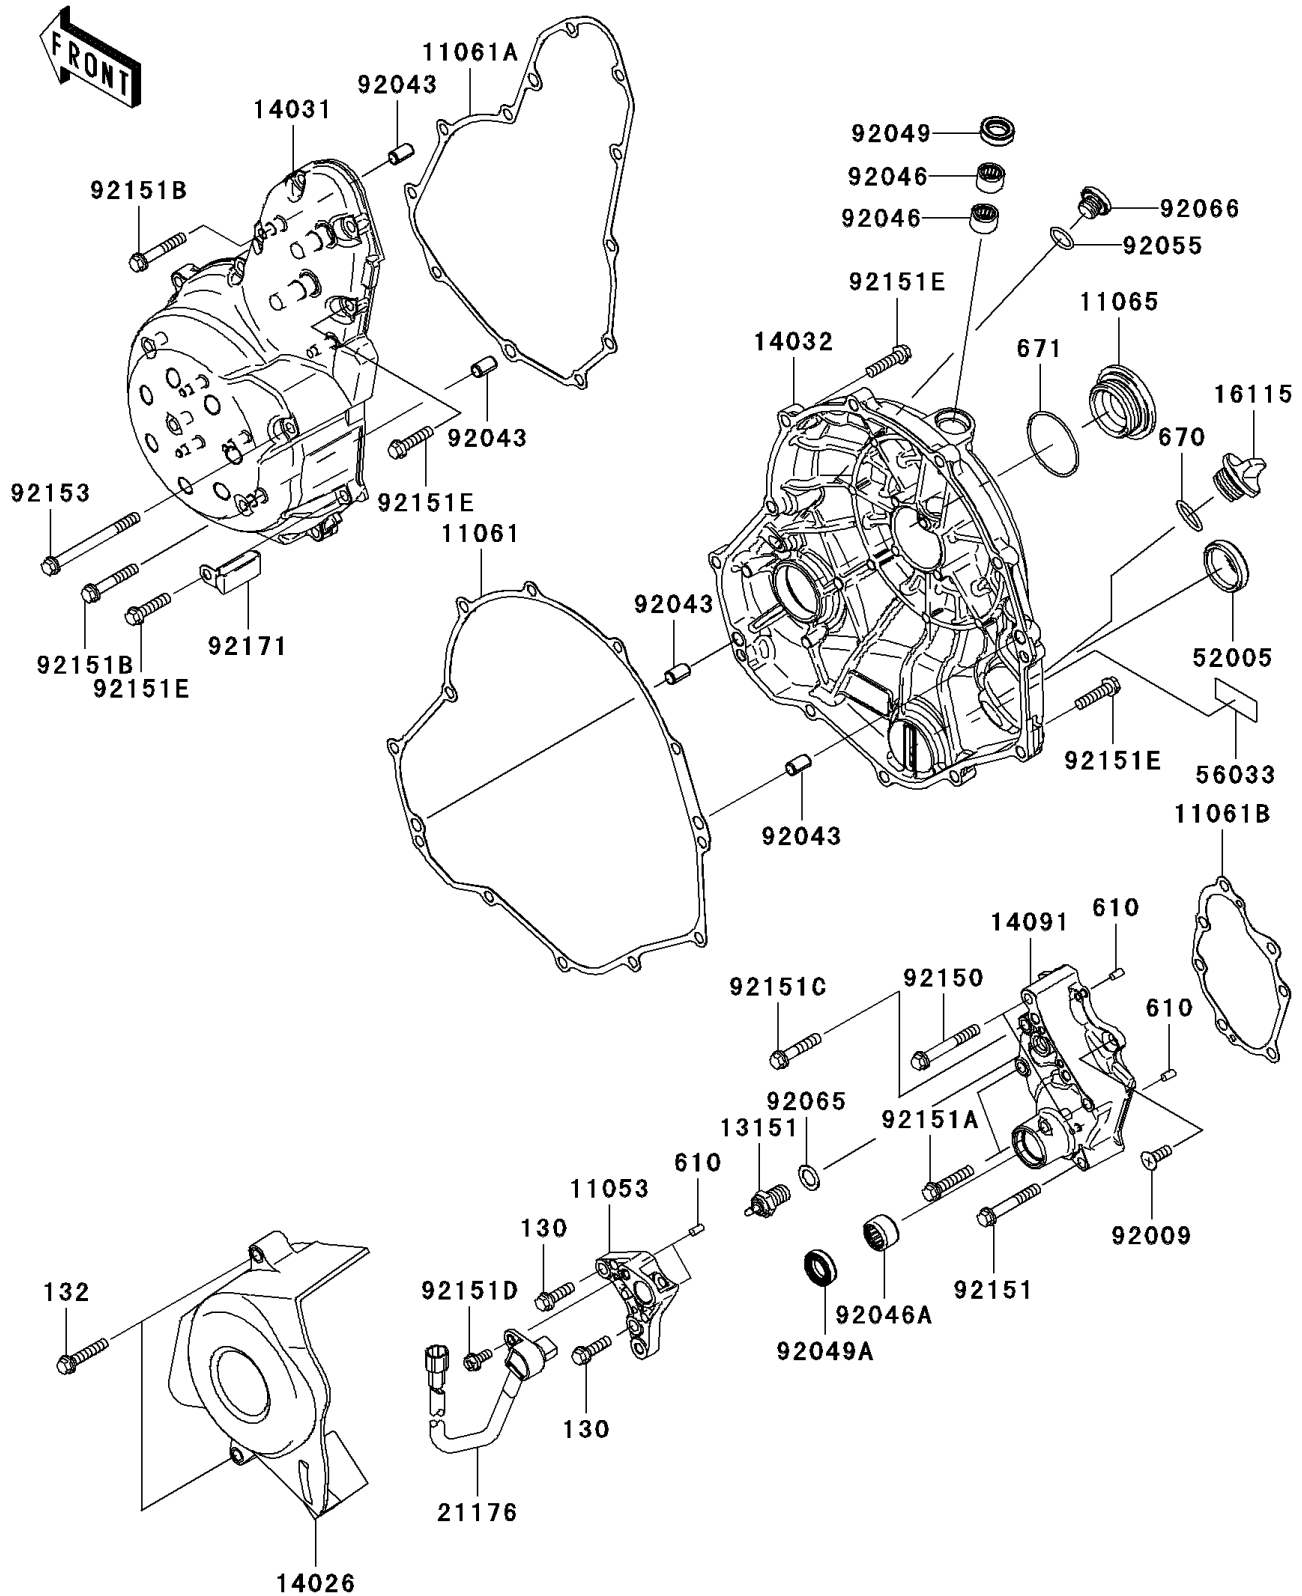

2008 ER-6n (Australian)

PARTS DIAGRAM

Engine Cover(s)

E1431

2008 ER-6n (Australian)

PARTS LIST

Engine Cover(s)

ITEM NAME

PART NUMBER

QUANTITY
