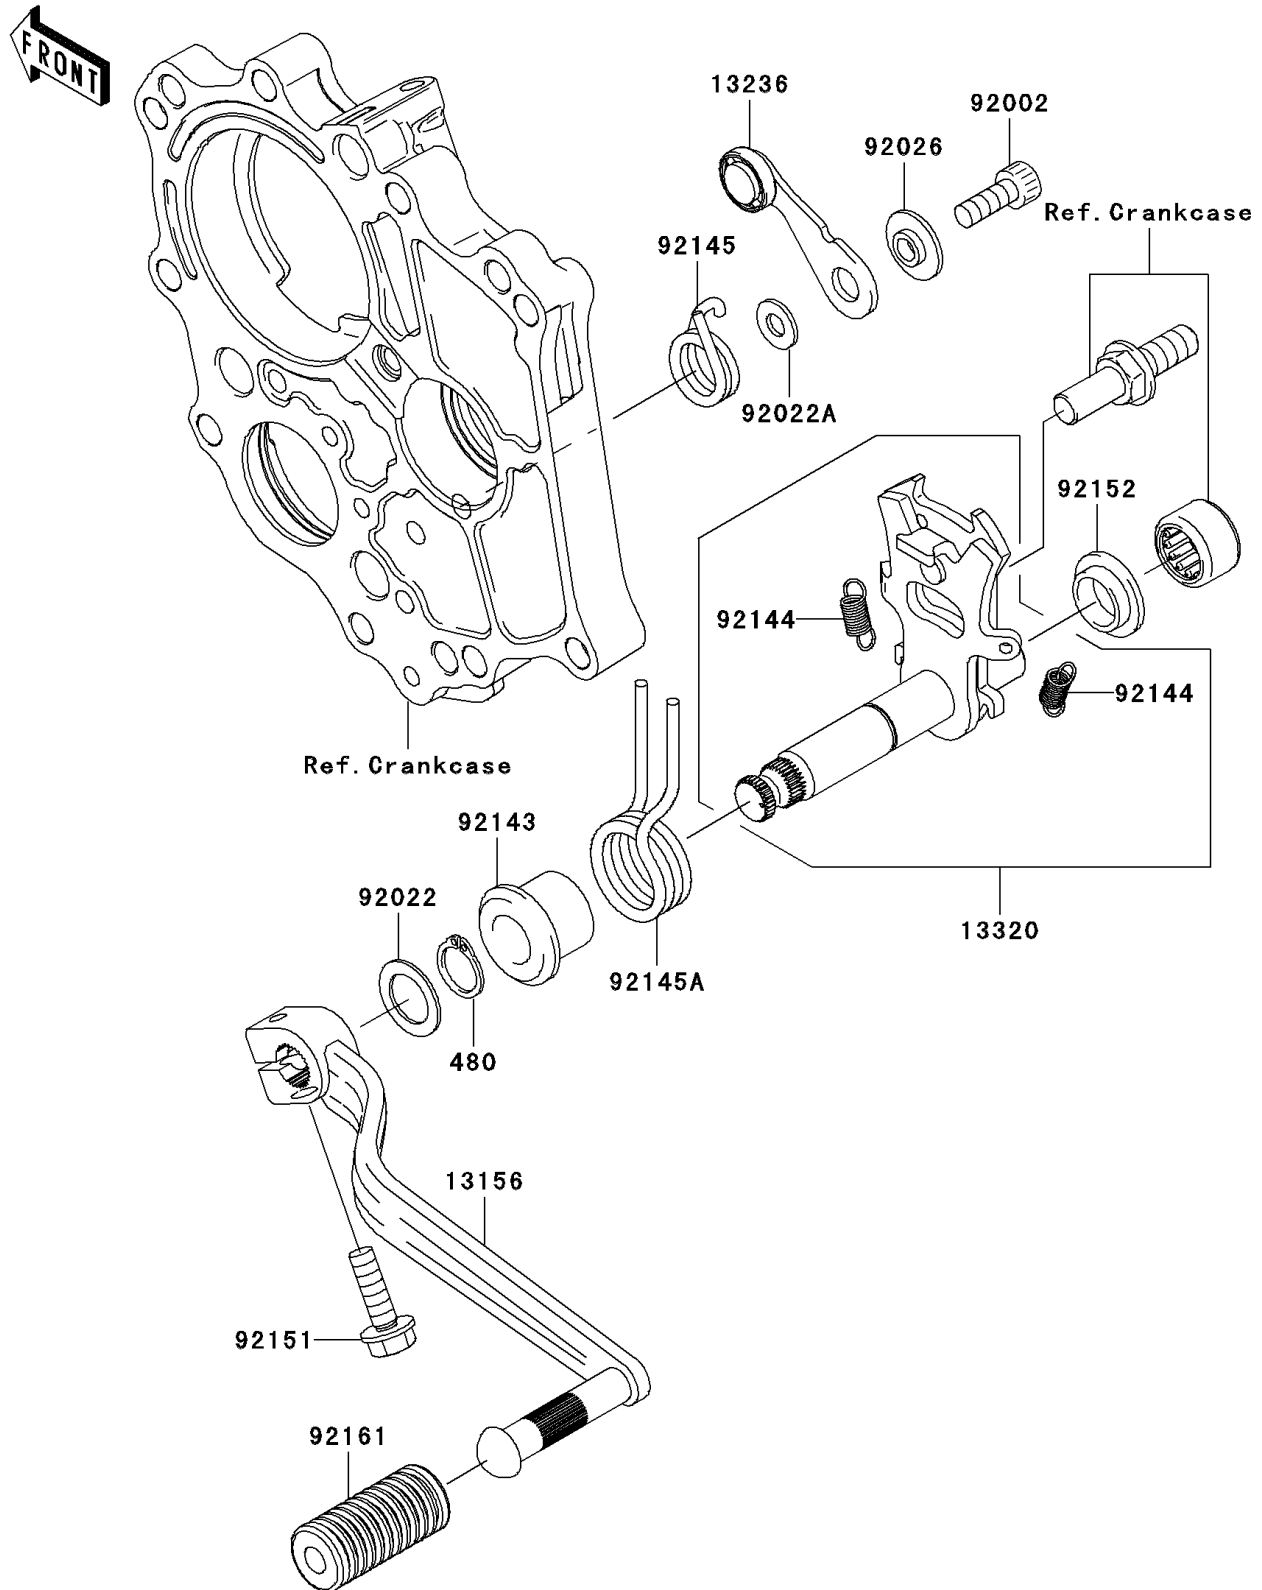

2008 ER-6n (Australian)

PARTS DIAGRAM

Gear Change Mechanism

E1370

2008 ER-6n (Australian)

PARTS LIST

Gear Change Mechanism

ITEM NAME

PART NUMBER

QUANTITY
