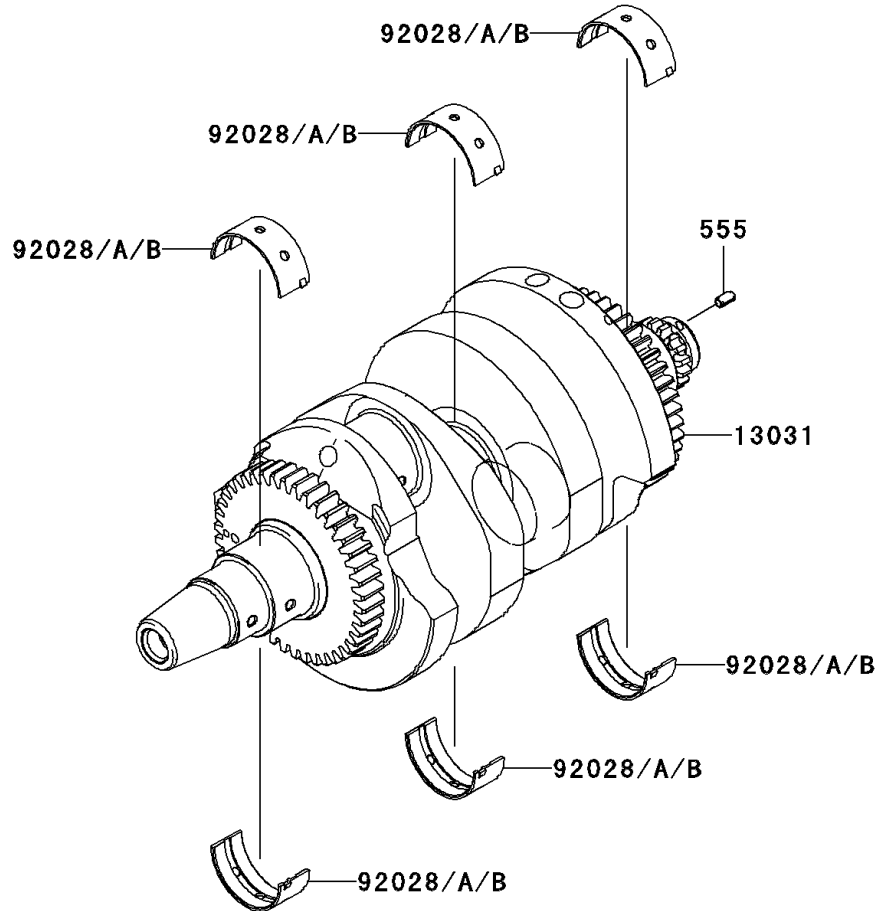

2008 ER-6n (Australian)

PARTS DIAGRAM

Crankshaft

E1321

2008 ER-6n (Australian)

PARTS LIST

Crankshaft

ITEM NAME

PART NUMBER

QUANTITY
