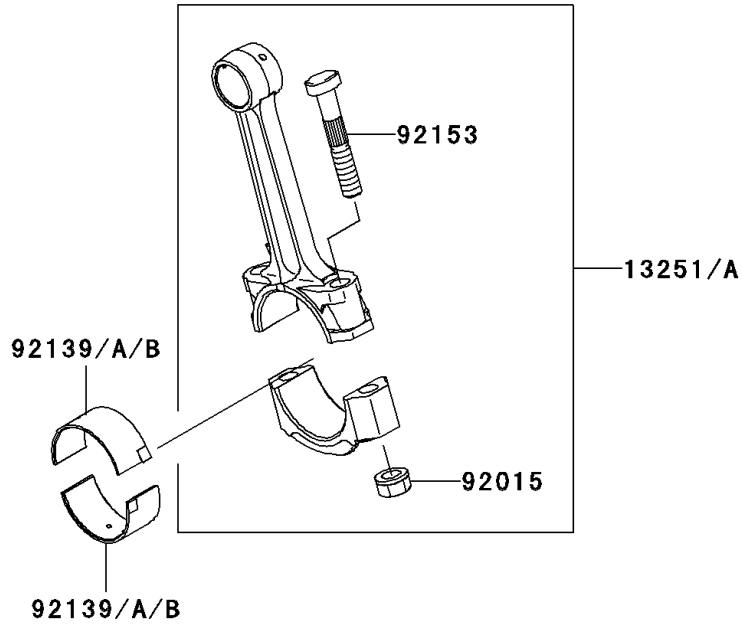

2008 ER-6n (Australian)

PARTS DIAGRAM

Crankshaft

E1321

2008 ER-6n (Australian)

PARTS LIST

Crankshaft

ITEM NAME

PART NUMBER

QUANTITY
