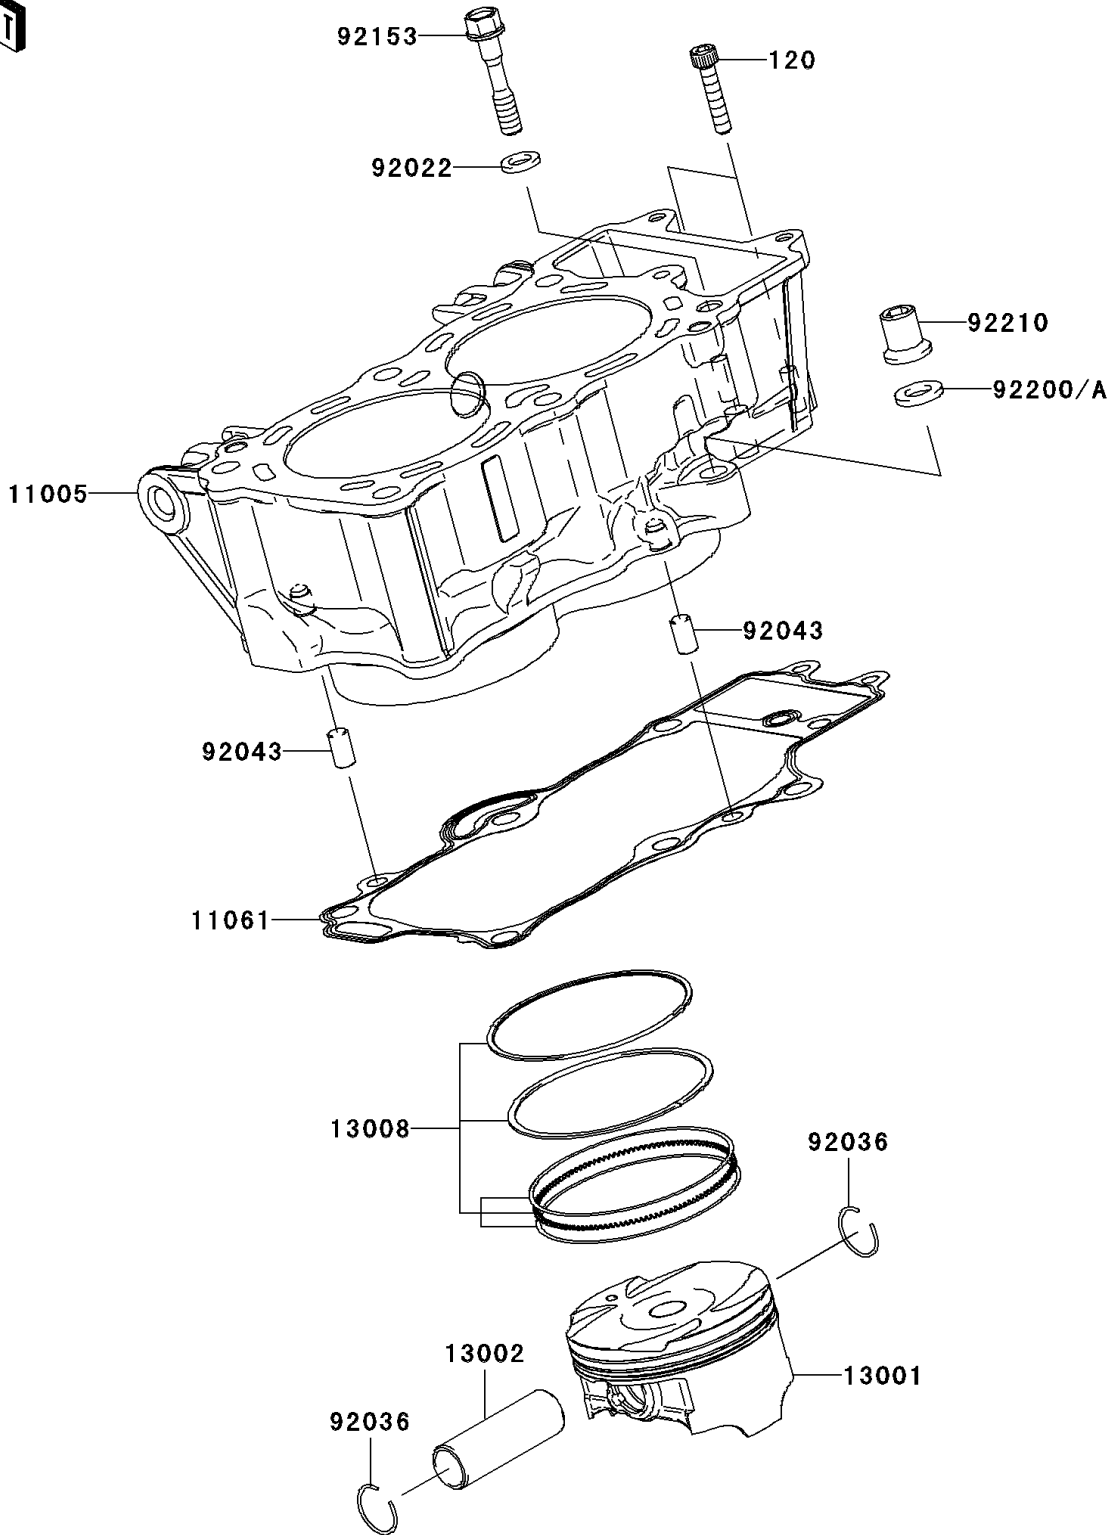

## PARTS DIAGRAM

### Cylinder/Piston(s)

E1120

## PARTS LIST

### Cylinder/Piston(s)

ITEM NAME	PART NUMBER	QUANTITY
BOLT-SOCKET,6X30 (Ref # 120)	120CD0630	2
CYLINDER-ENGINE (Ref # 11005)	11005-0081	1
GASKET,CYLINDER BASE (Ref # 11061)	11061-0171	1
PISTON-ENGINE (Ref # 13001)	13001-0060	2
PIN-PISTON (Ref # 13002)	13002-0007	2
RING-SET-PISTON (Ref # 13008)	13008-1196	2
WASHER,9X15.5X2 (Ref # 92022)	92022-1401	1
RING-SNAP,PISTON PIN (Ref # 92036)	92036-008	4
PIN,8X14 (Ref # 92043)	92043-1567	2
BOLT,8X43 (Ref # 92153)	92153-1011	1
WASHER,10.5X19X2.3 (Ref # 92200)	92200-0114	1
NUT (Ref # 92210)	92210-0223	1