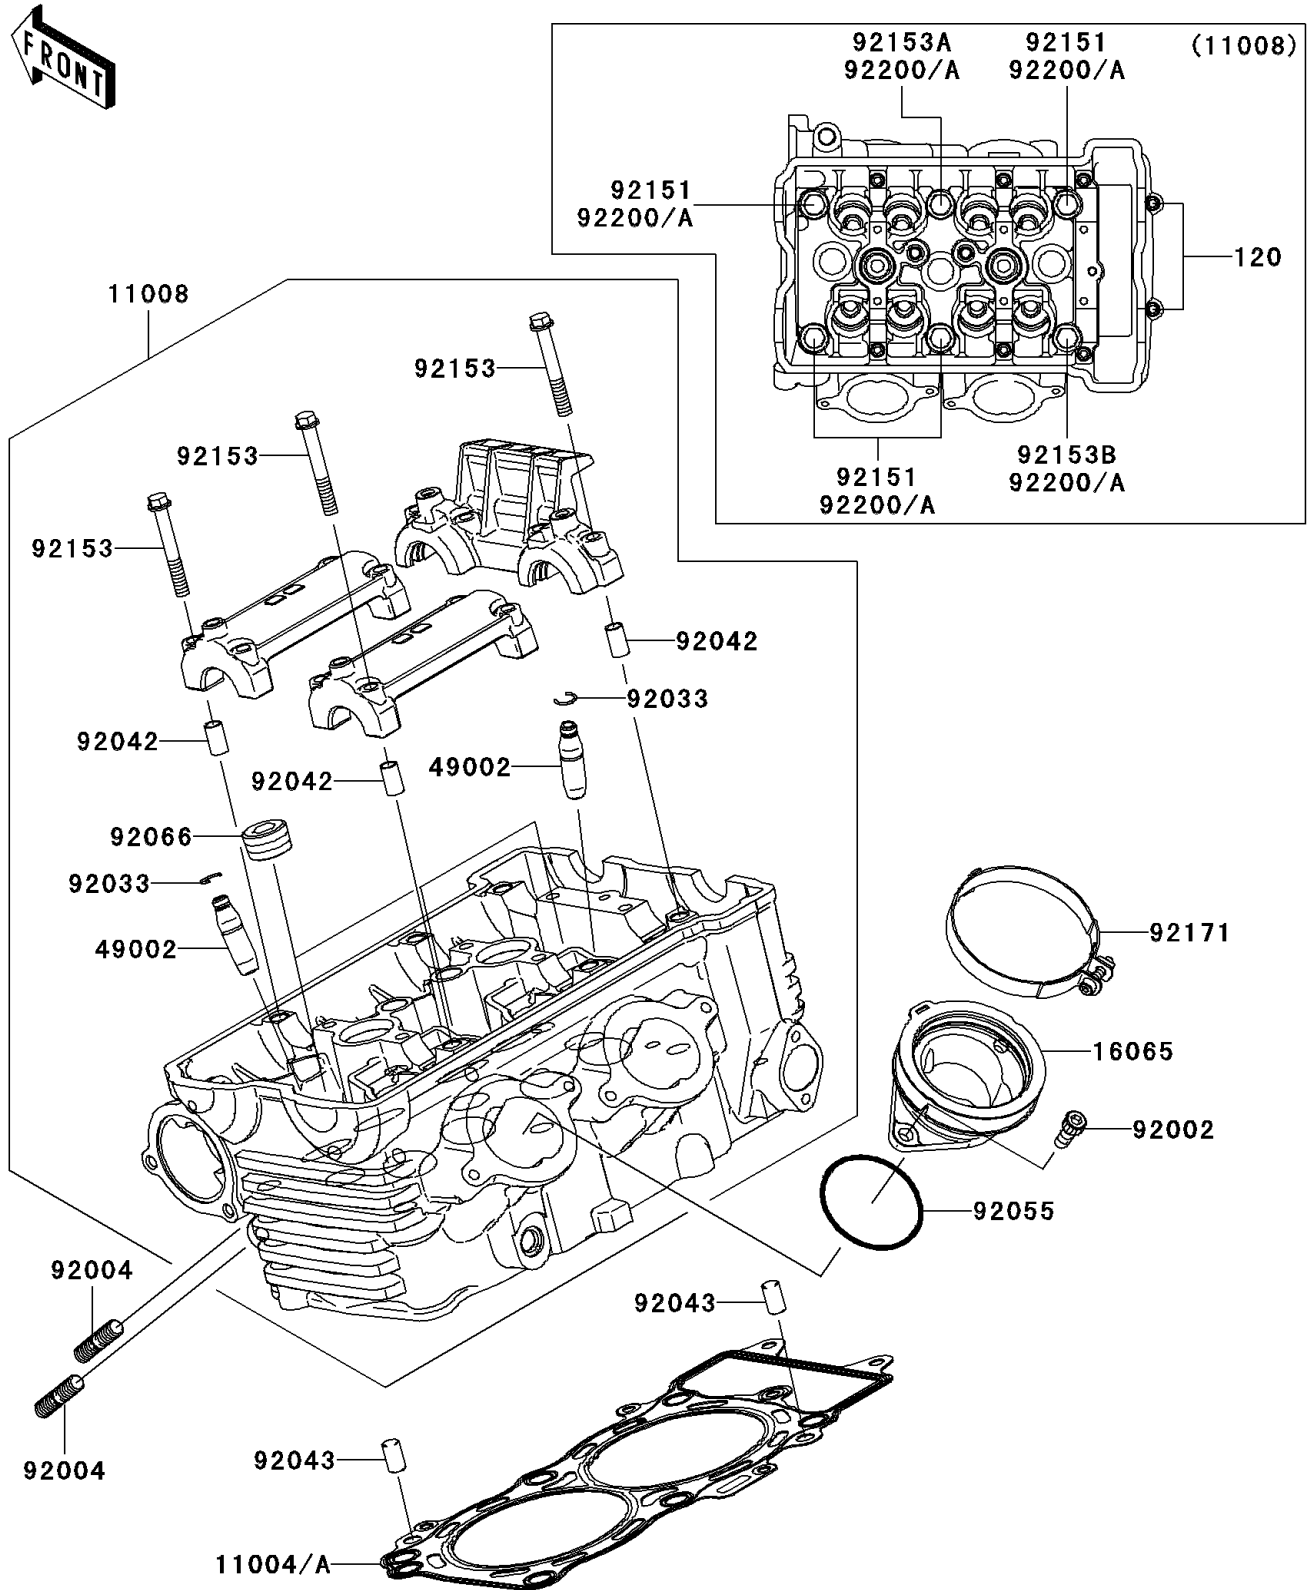

2008 ER-6n (Australian)

PARTS DIAGRAM

Cylinder Head

E1111

2008 ER-6n (Australian)

PARTS LIST

Cylinder Head

ITEM NAME

PART NUMBER

QUANTITY
