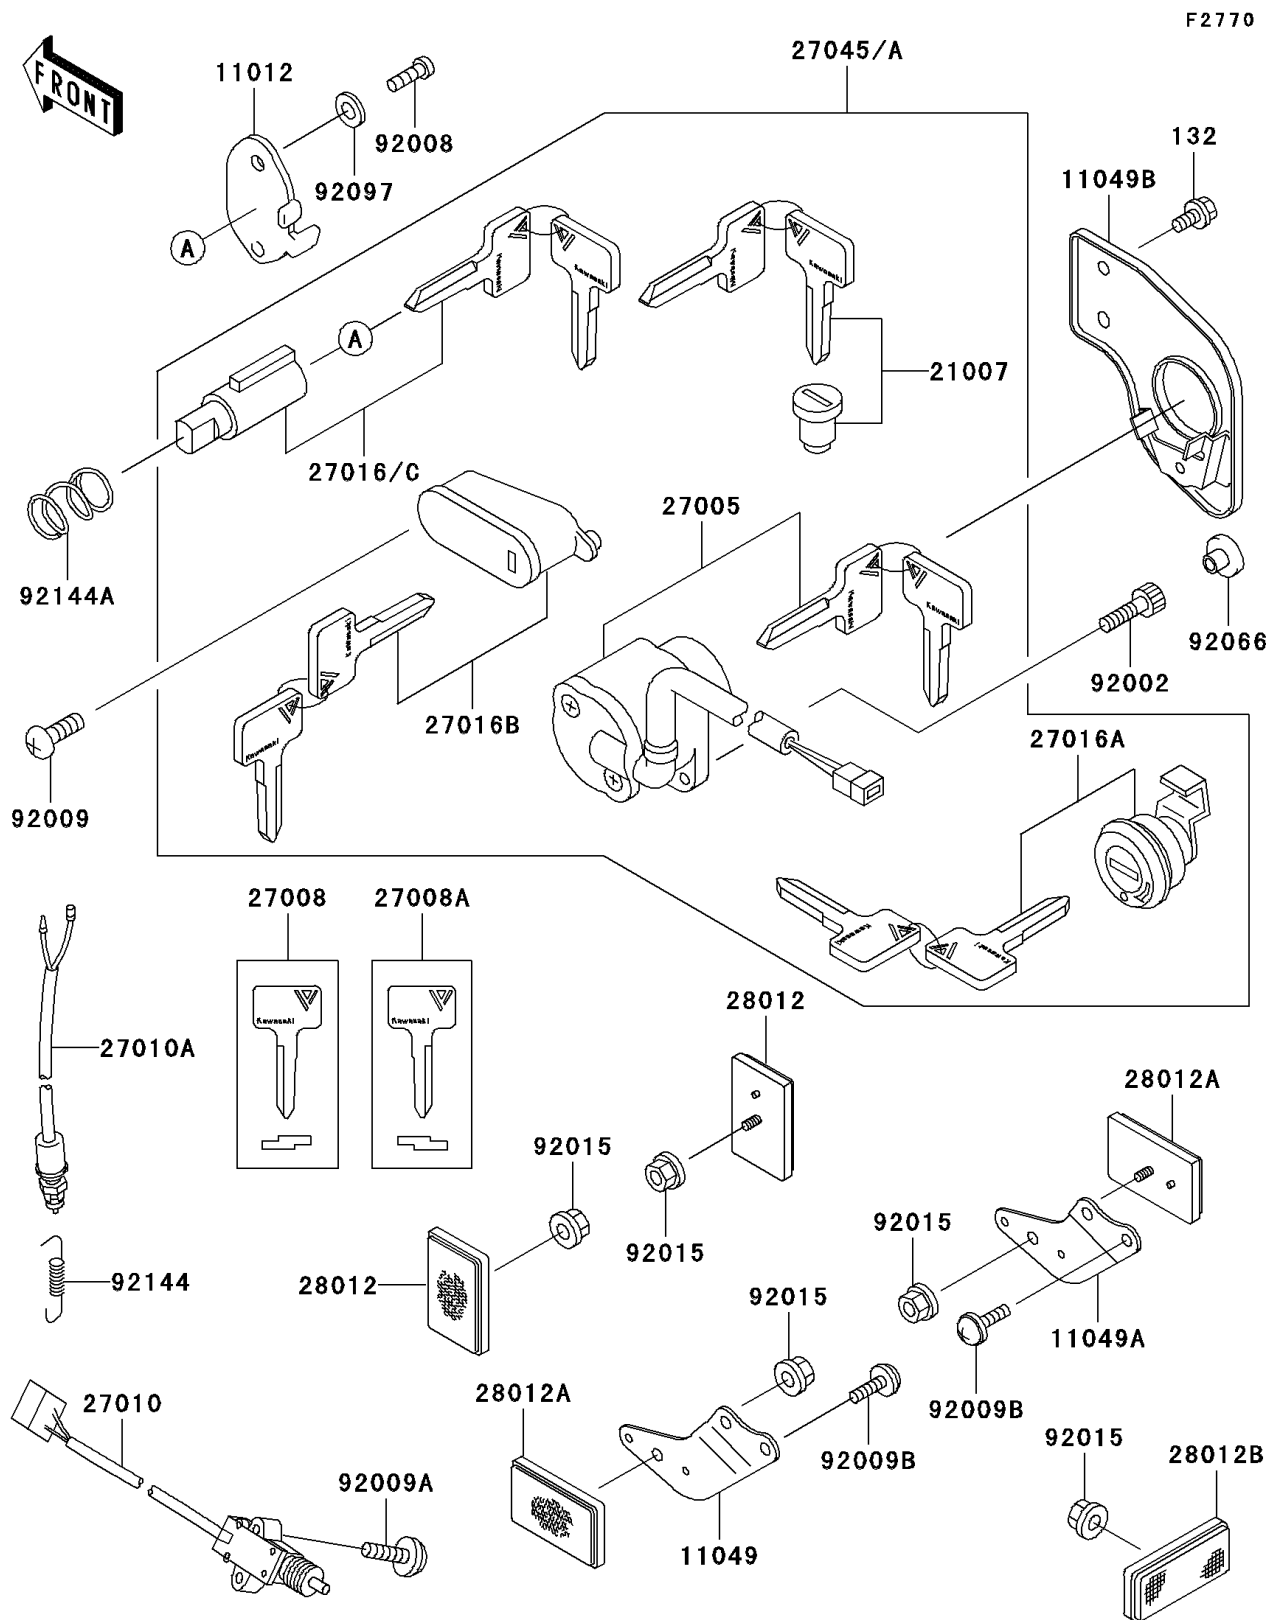

2003 Vulcan 500 LTD

PARTS DIAGRAM

Ignition Switch/Locks/Reflectors

2003 Vulcan 500 LTD

PARTS LIST

Ignition Switch/Locks/Reflectors

ITEM NAME

PART NUMBER

QUANTITY
