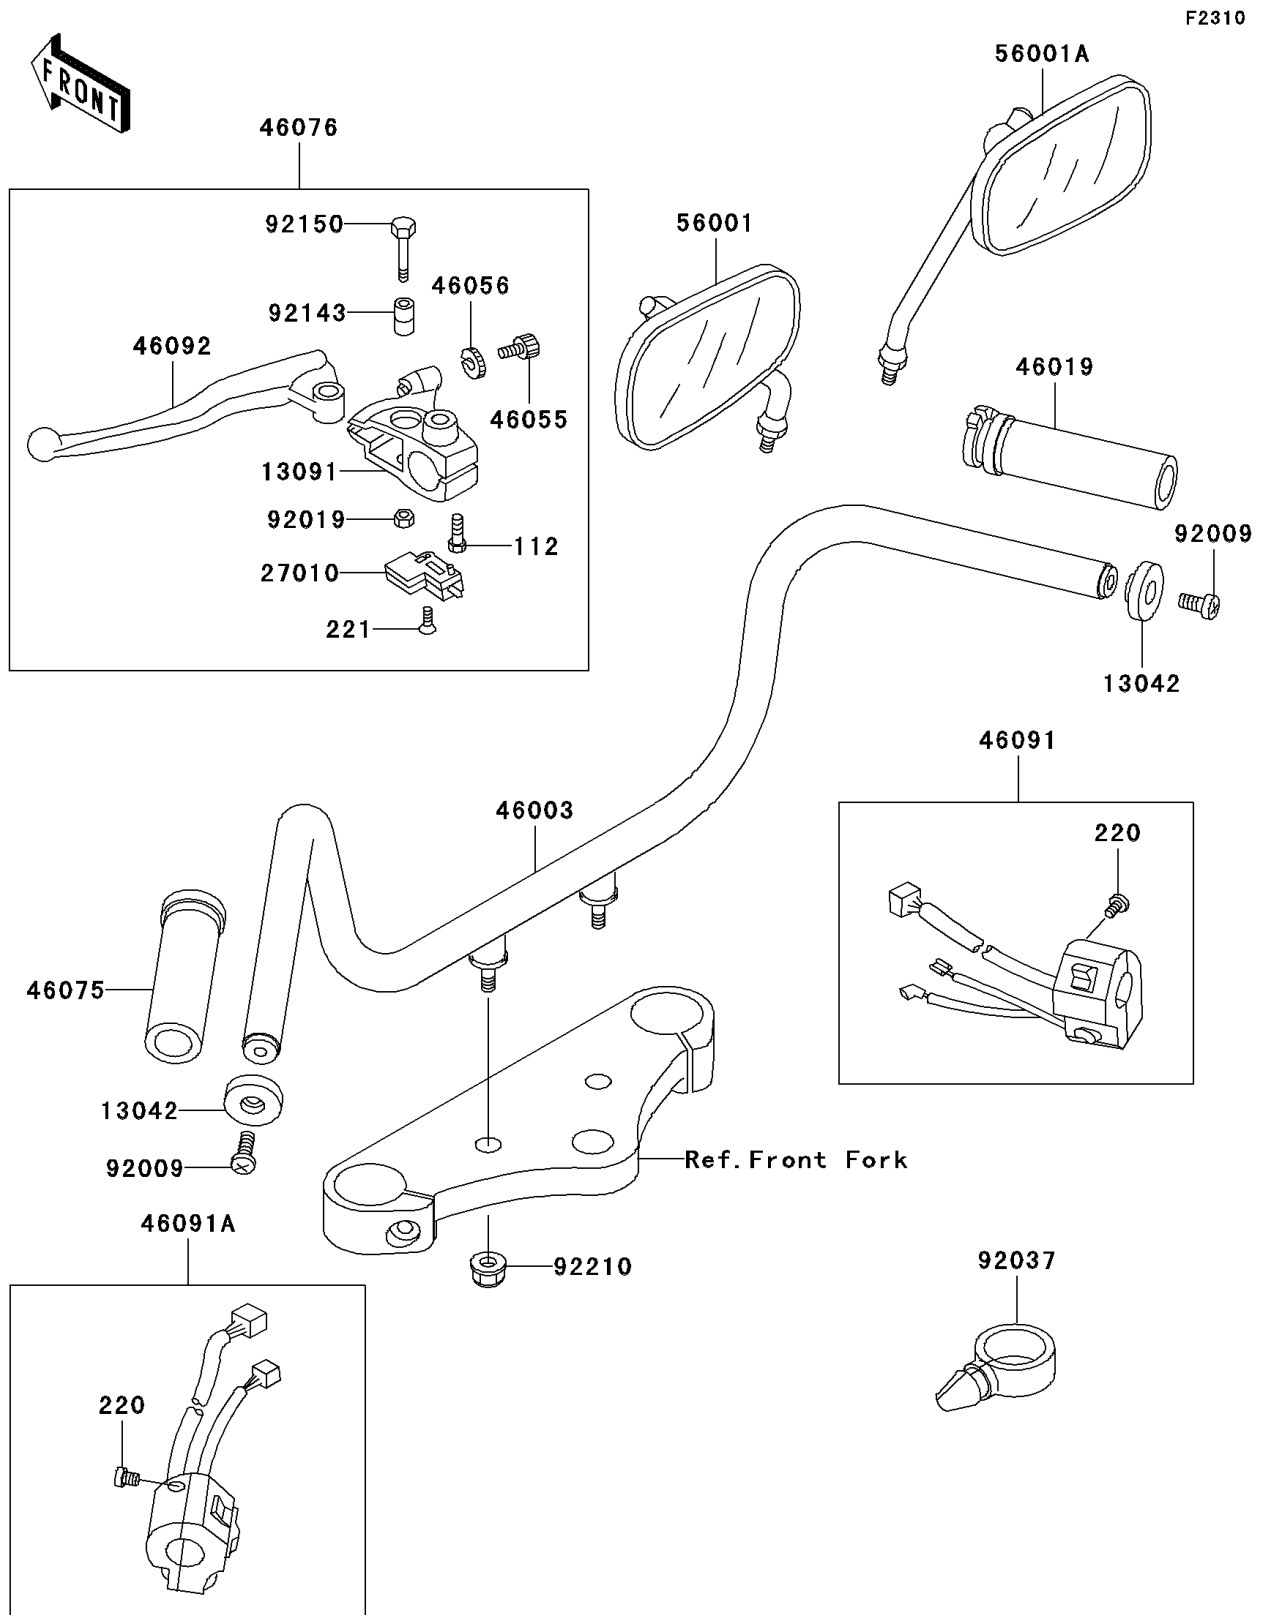

2003 Vulcan 500 LTD

PARTS DIAGRAM

Handlebar

2003 Vulcan 500 LTD

PARTS LIST

Handlebar

ITEM NAME

PART NUMBER

QUANTITY
