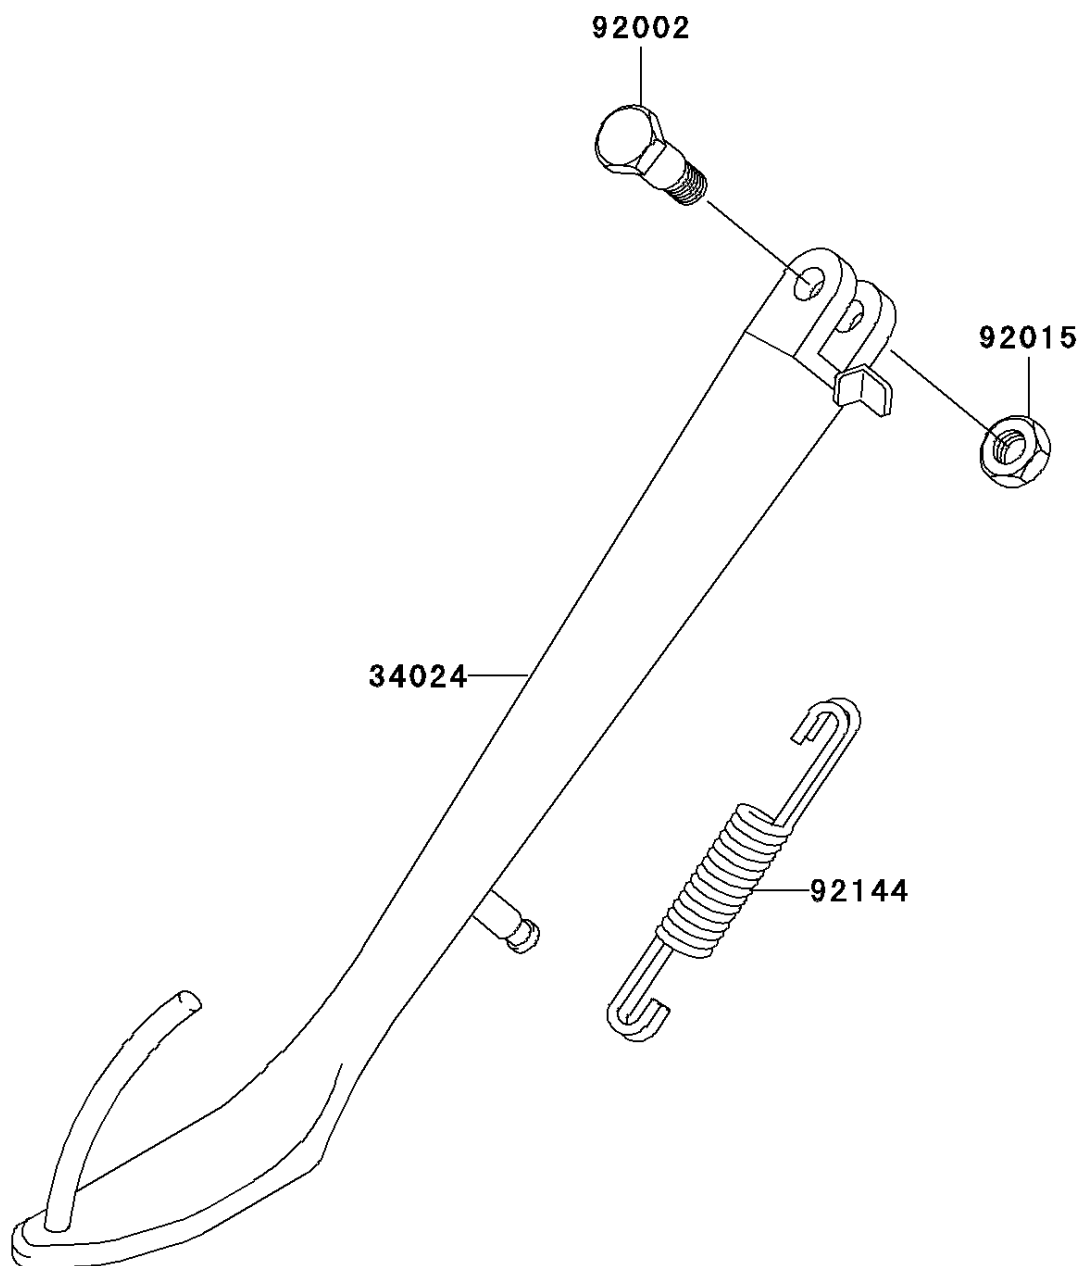

2003 Vulcan 500 LTD

PARTS DIAGRAM

Stand(s)

F2190

2003 Vulcan 500 LTD

PARTS LIST

Stand(s)

ITEM NAME

PART NUMBER

QUANTITY
