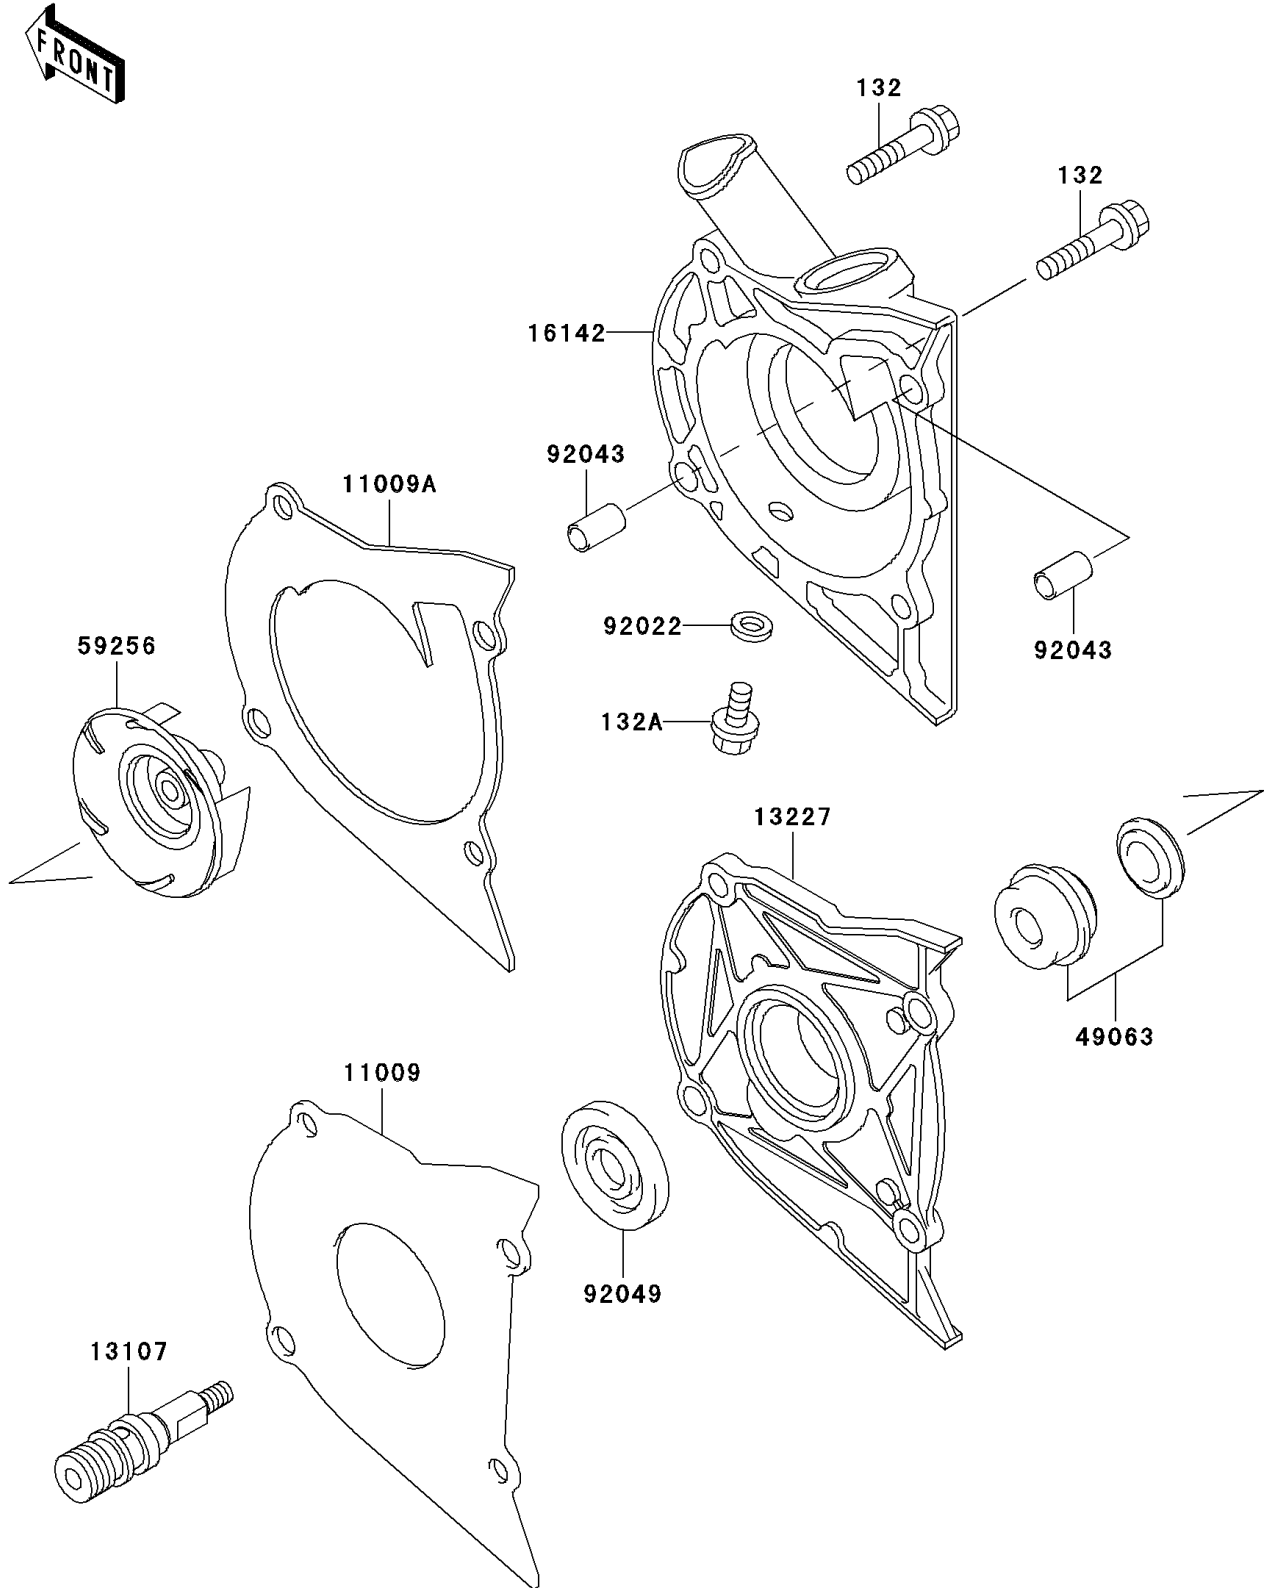

2004 Vulcan 500 LTD

PARTS DIAGRAM

Water Pump

E3031

2004 Vulcan 500 LTD

PARTS LIST

Water Pump

ITEM NAME

PART NUMBER

QUANTITY
