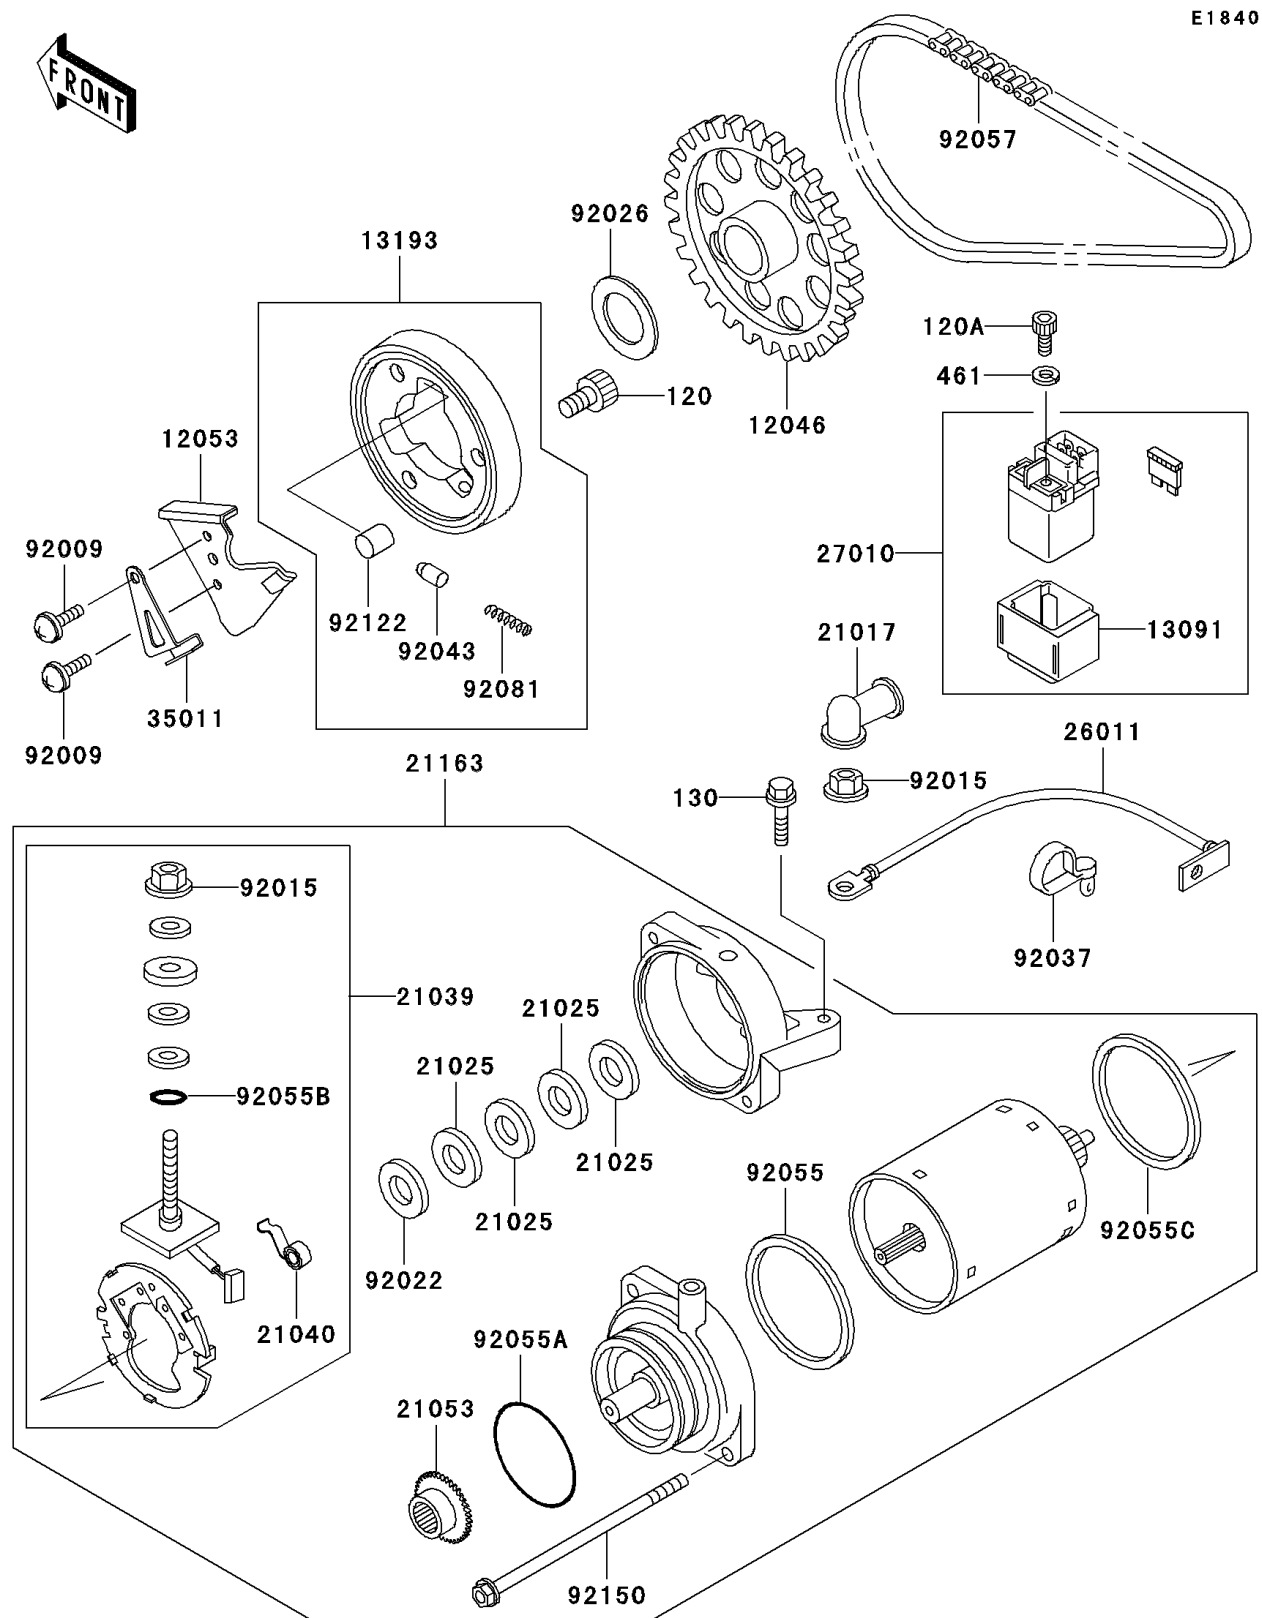

2003 Vulcan 500 LTD

PARTS DIAGRAM

Starter Motor

2003 Vulcan 500 LTD

PARTS LIST

Starter Motor

ITEM NAME

PART NUMBER

QUANTITY
