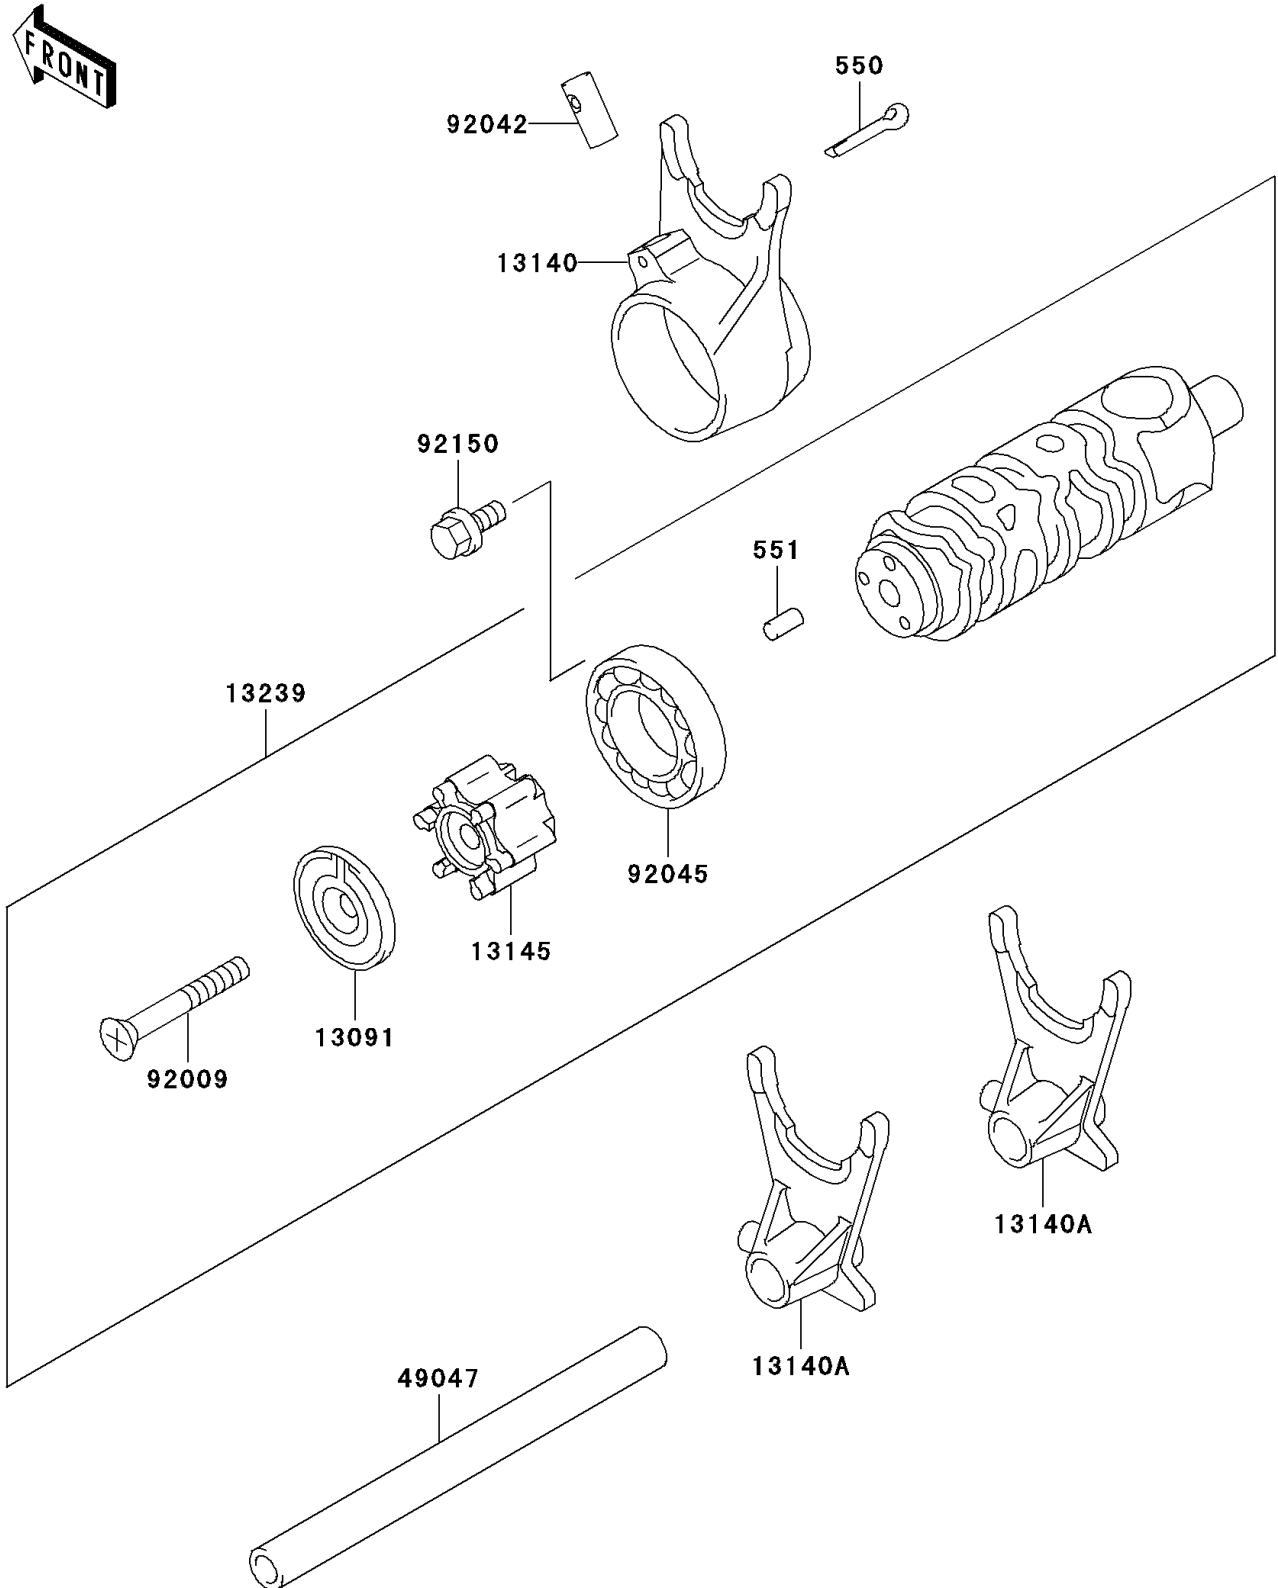

2004 Vulcan 500 LTD

PARTS DIAGRAM

Gear Change Drum/Shift Fork(s)

E1362

2004 Vulcan 500 LTD

PARTS LIST

Gear Change Drum/Shift Fork(s)

ITEM NAME

PART NUMBER

QUANTITY
