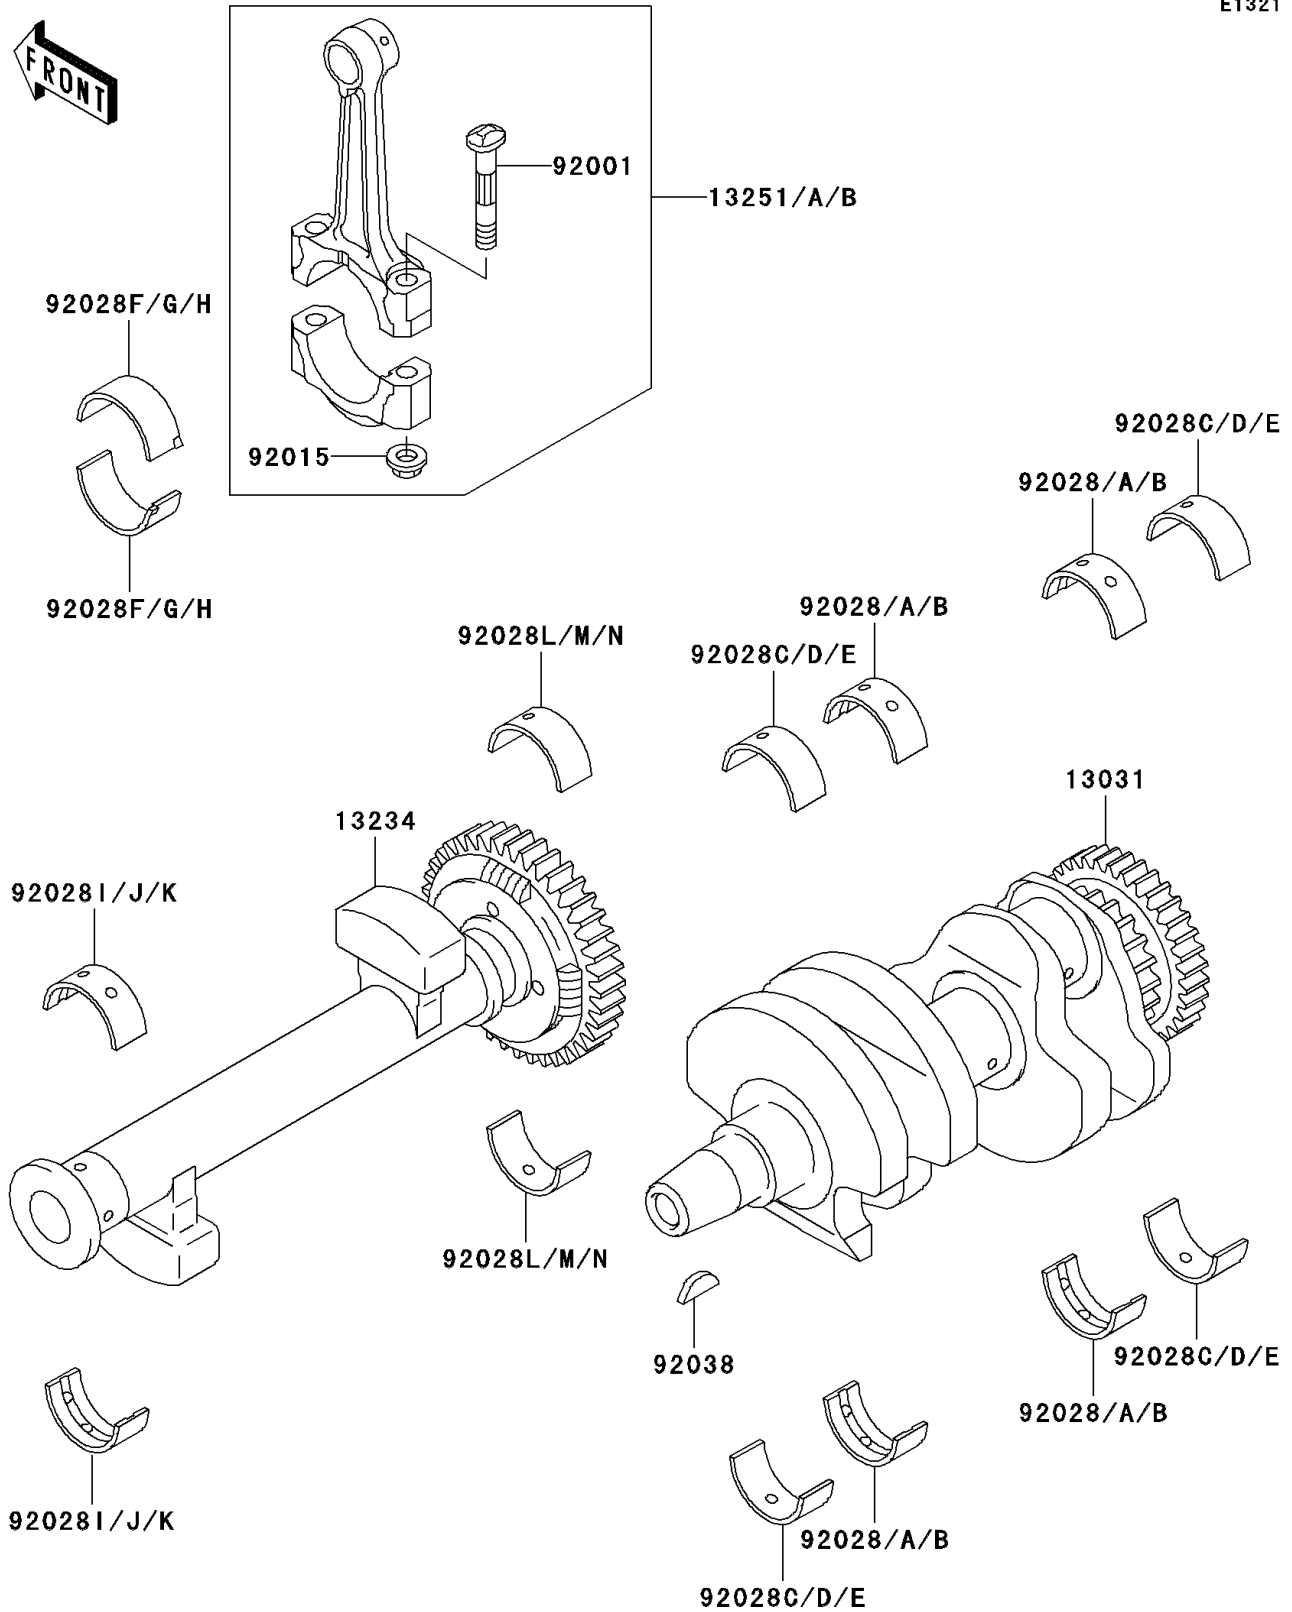

2003 Vulcan 500 LTD

PARTS DIAGRAM

Crankshaft

E1321

2003 Vulcan 500 LTD

PARTS LIST

Crankshaft

ITEM NAME

PART NUMBER

QUANTITY
