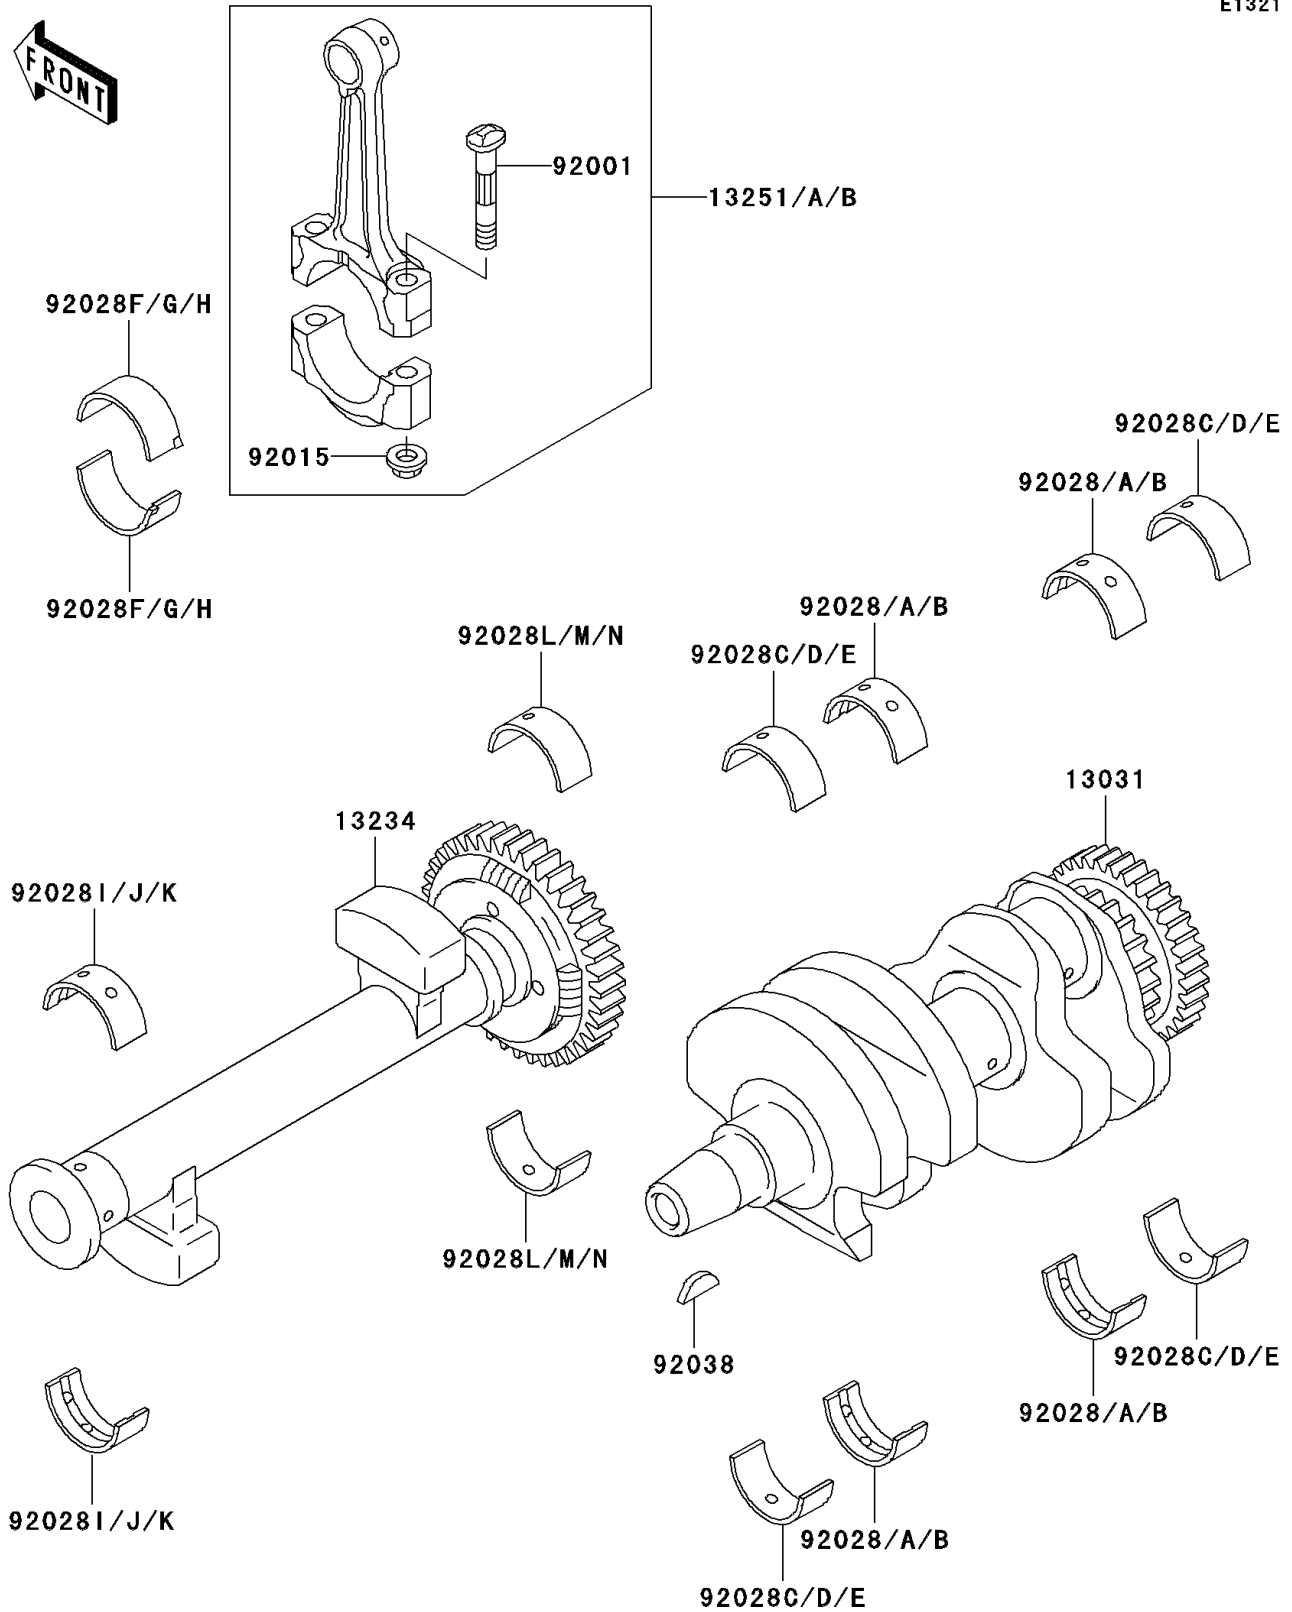

2002 Vulcan 500 LTD

PARTS DIAGRAM

Crankshaft

E1321

2002 Vulcan 500 LTD

PARTS LIST

Crankshaft

ITEM NAME

PART NUMBER

QUANTITY
