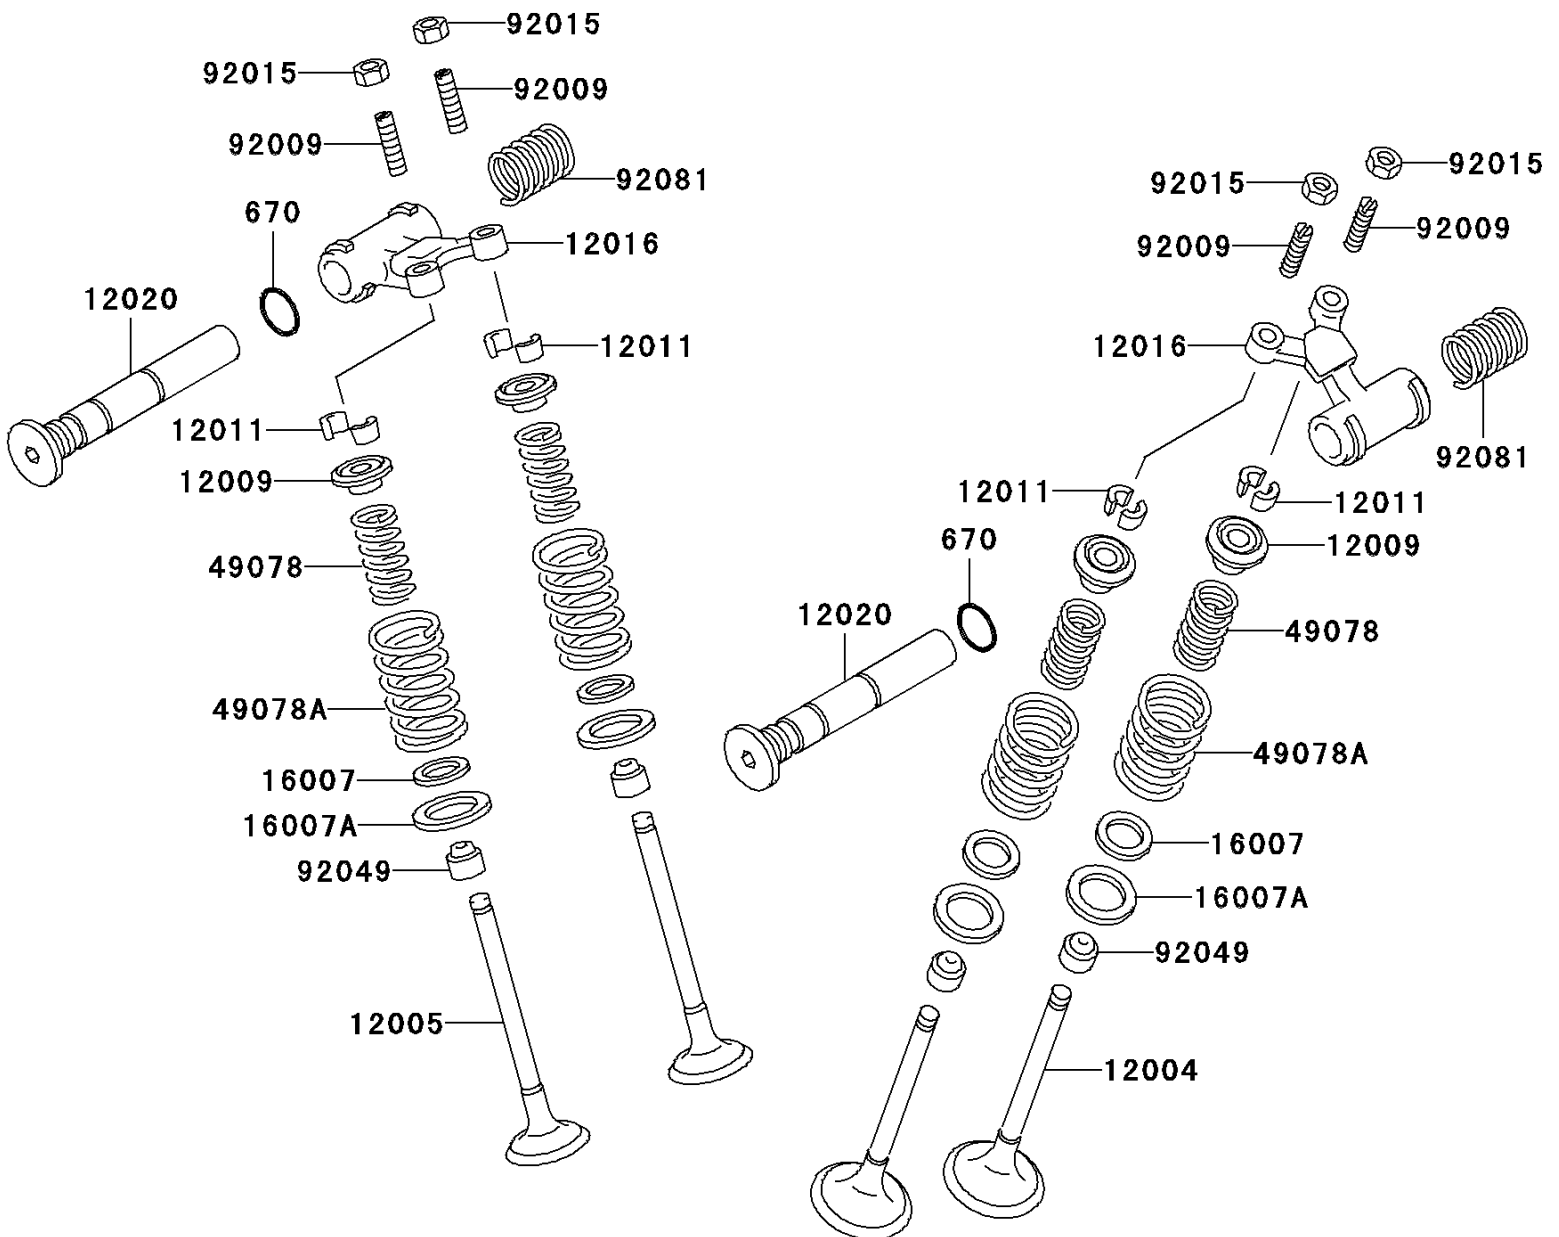

2003 Vulcan 500 LTD

PARTS DIAGRAM

Valve(s)

E1210

2003 Vulcan 500 LTD

PARTS LIST

Valve(s)

ITEM NAME

PART NUMBER

QUANTITY
