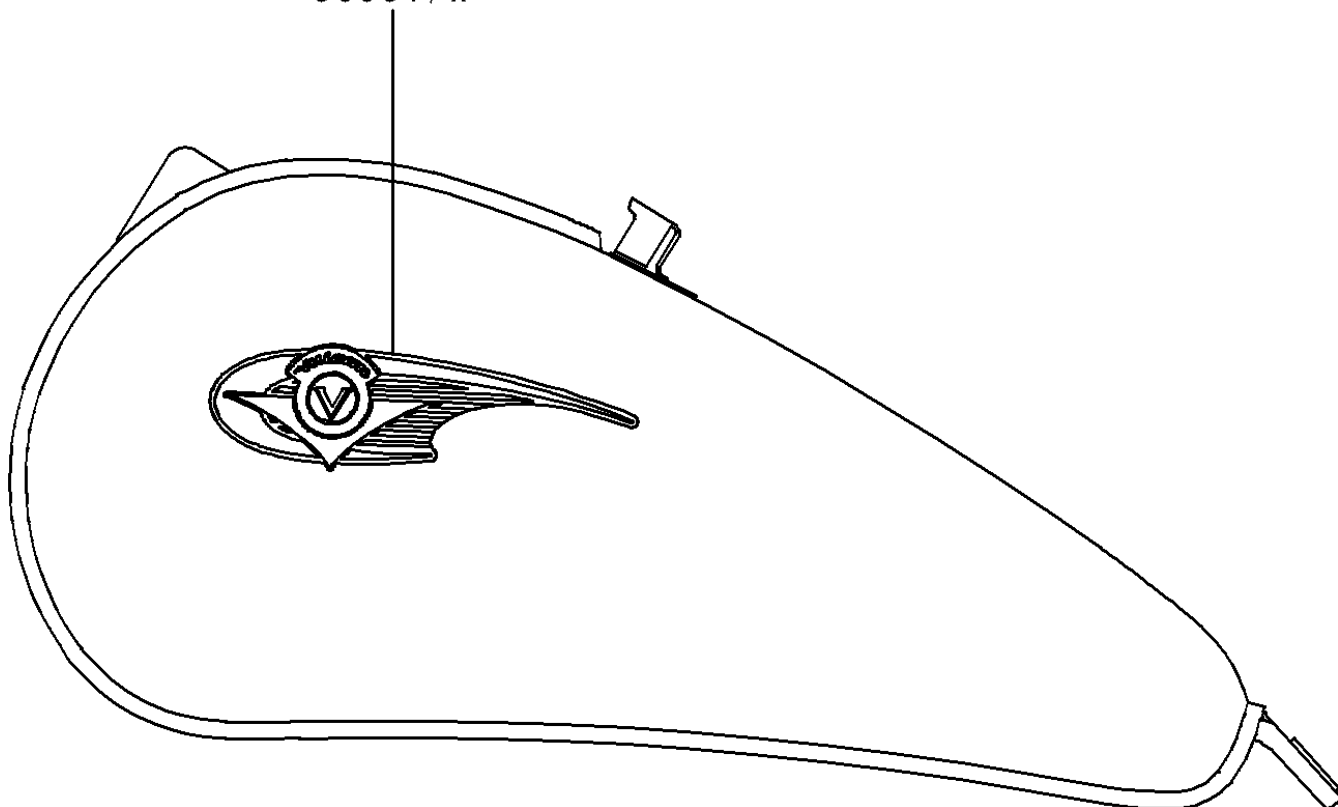

2000 Vulcan 500 LTD

PARTS DIAGRAM

Decals(EN500-C4/C5)

F2861A

56051/A

2000 Vulcan 500 LTD

PARTS LIST

Decals(EN500-C4/C5)

ITEM NAME

PART NUMBER

QUANTITY
