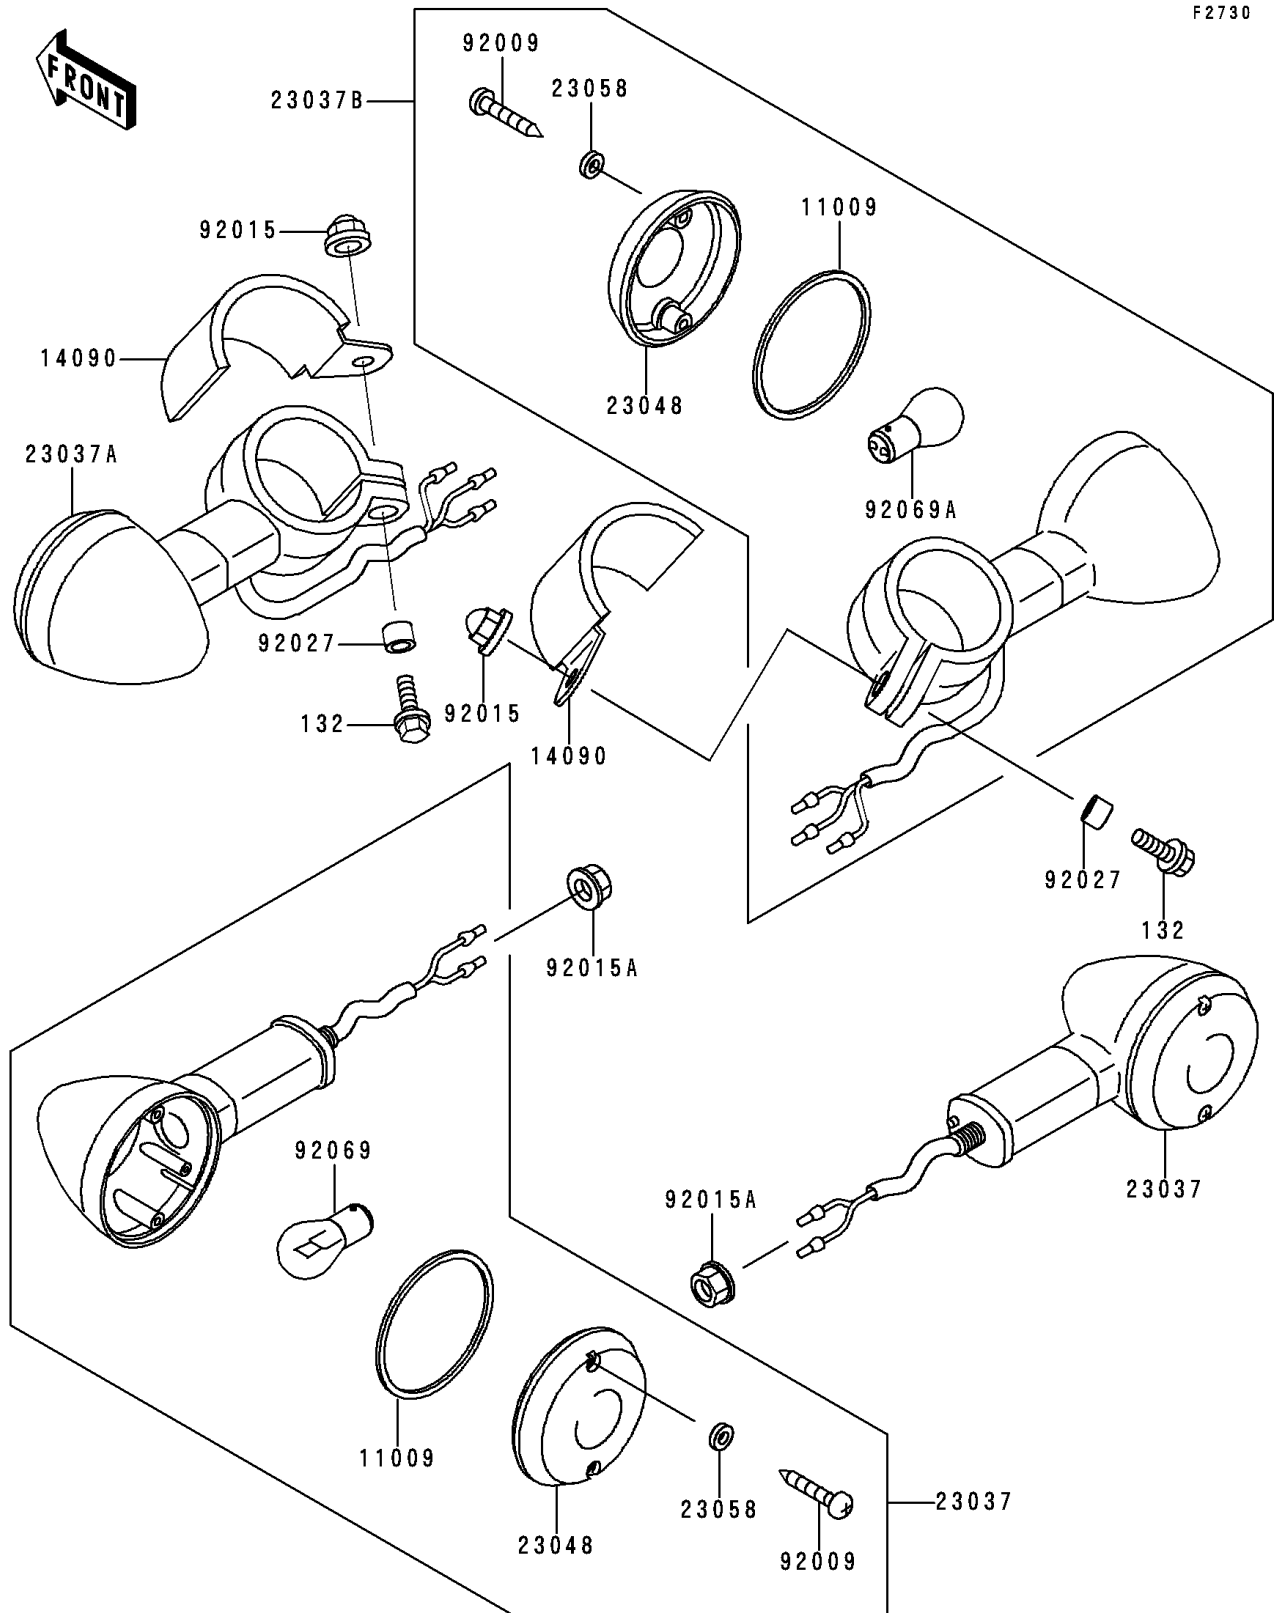

2000 Vulcan 500 LTD

PARTS DIAGRAM

Turn Signals

F2730

2000 Vulcan 500 LTD

PARTS LIST

Turn Signals

ITEM NAME

PART NUMBER

QUANTITY
