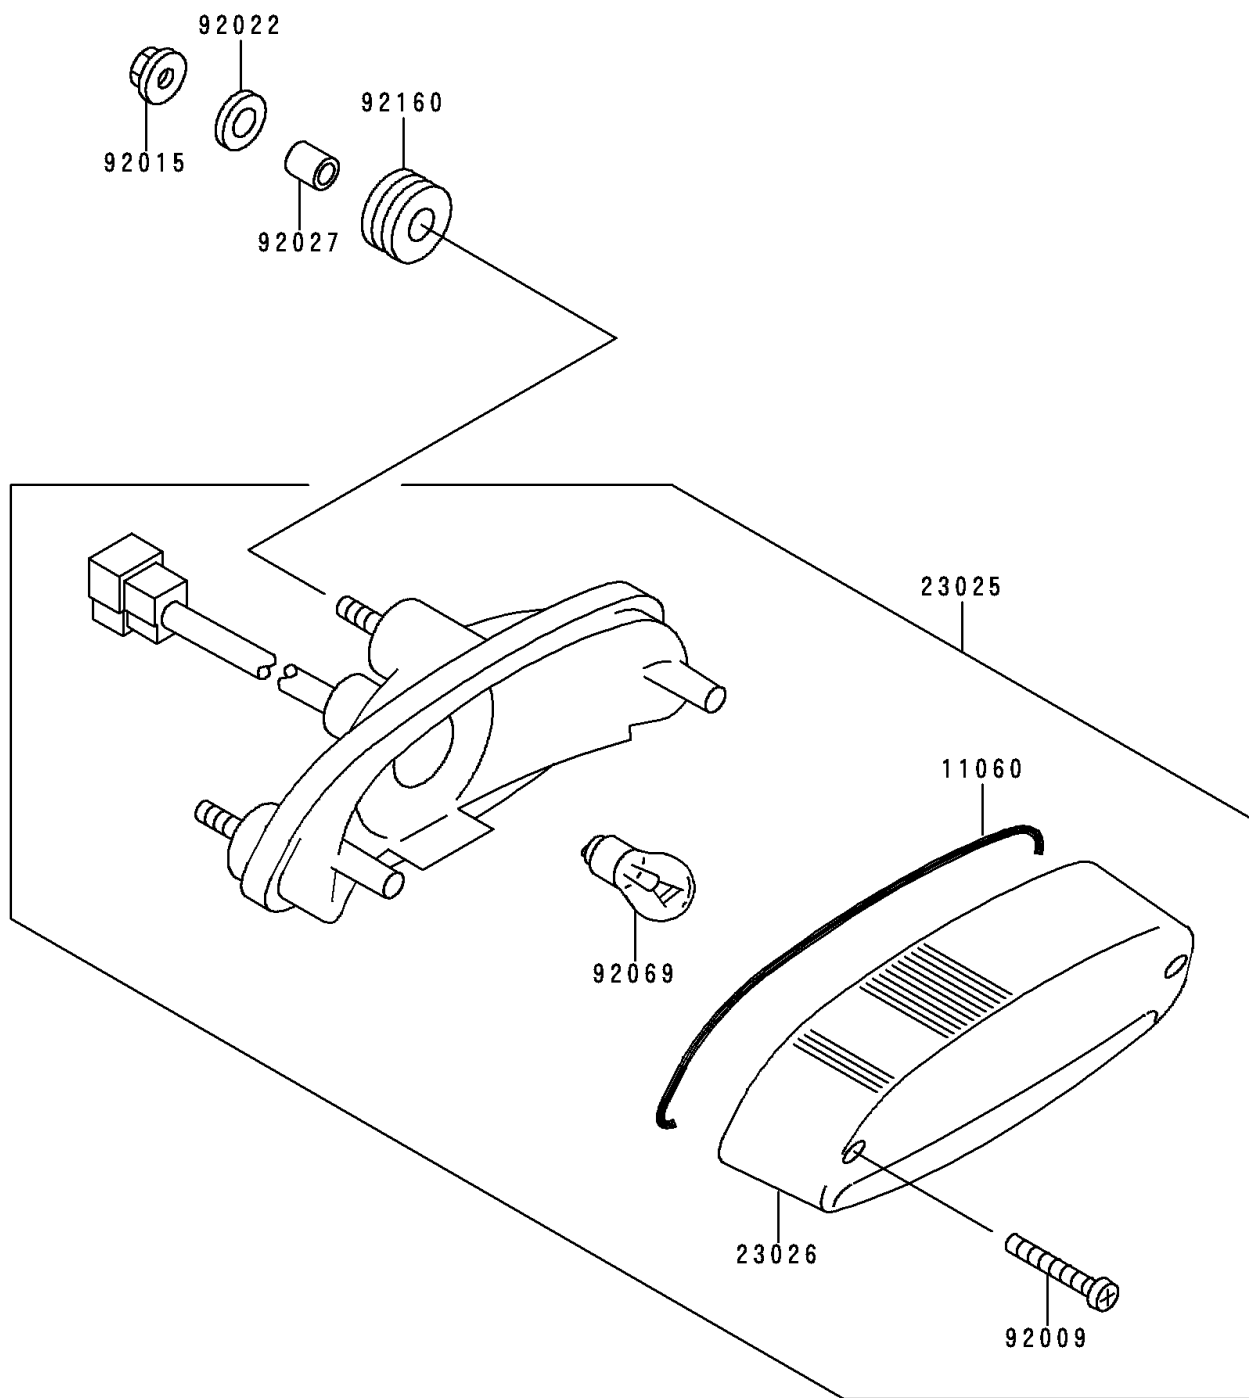

2000 Vulcan 500 LTD

PARTS DIAGRAM

Taillight(s)

F2720

2000 Vulcan 500 LTD

PARTS LIST

Taillight(s)

Kawasaki

Let the Good Times Roll®

ITEM NAME

PART NUMBER

QUANTITY
