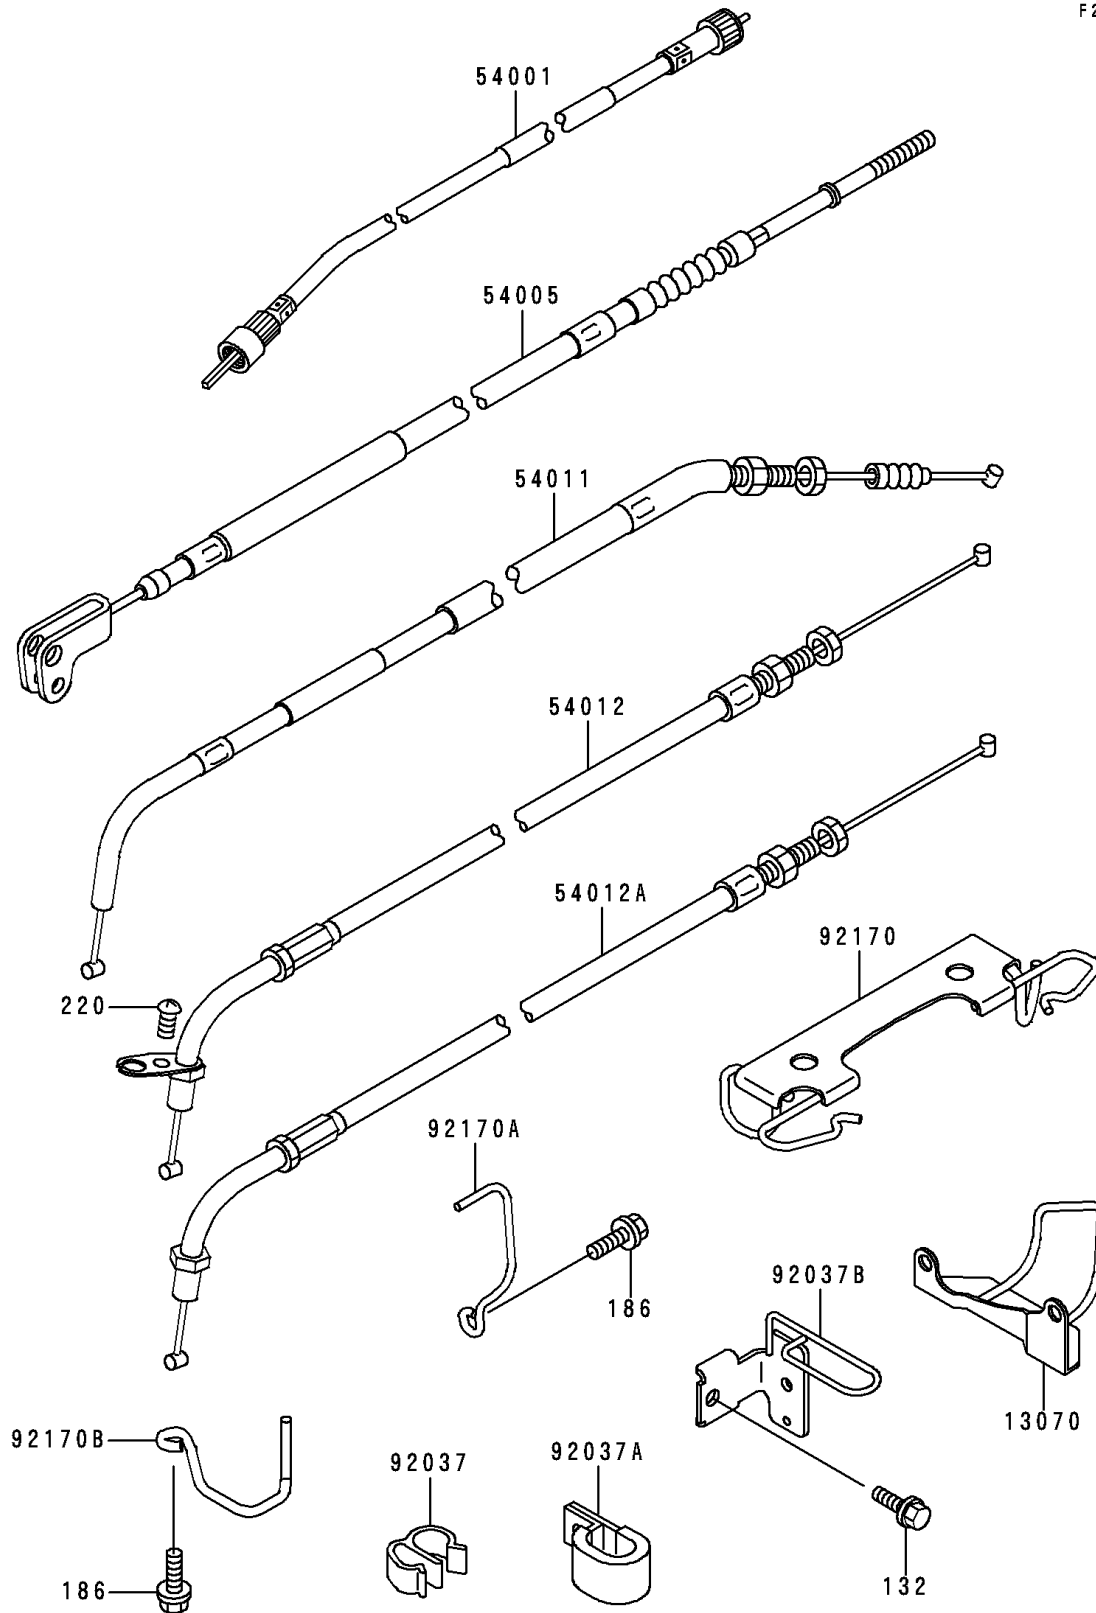

2000 Vulcan 500 LTD

PARTS DIAGRAM

Cables

F2540

2000 Vulcan 500 LTD

PARTS LIST

Cables

ITEM NAME

PART NUMBER

QUANTITY
