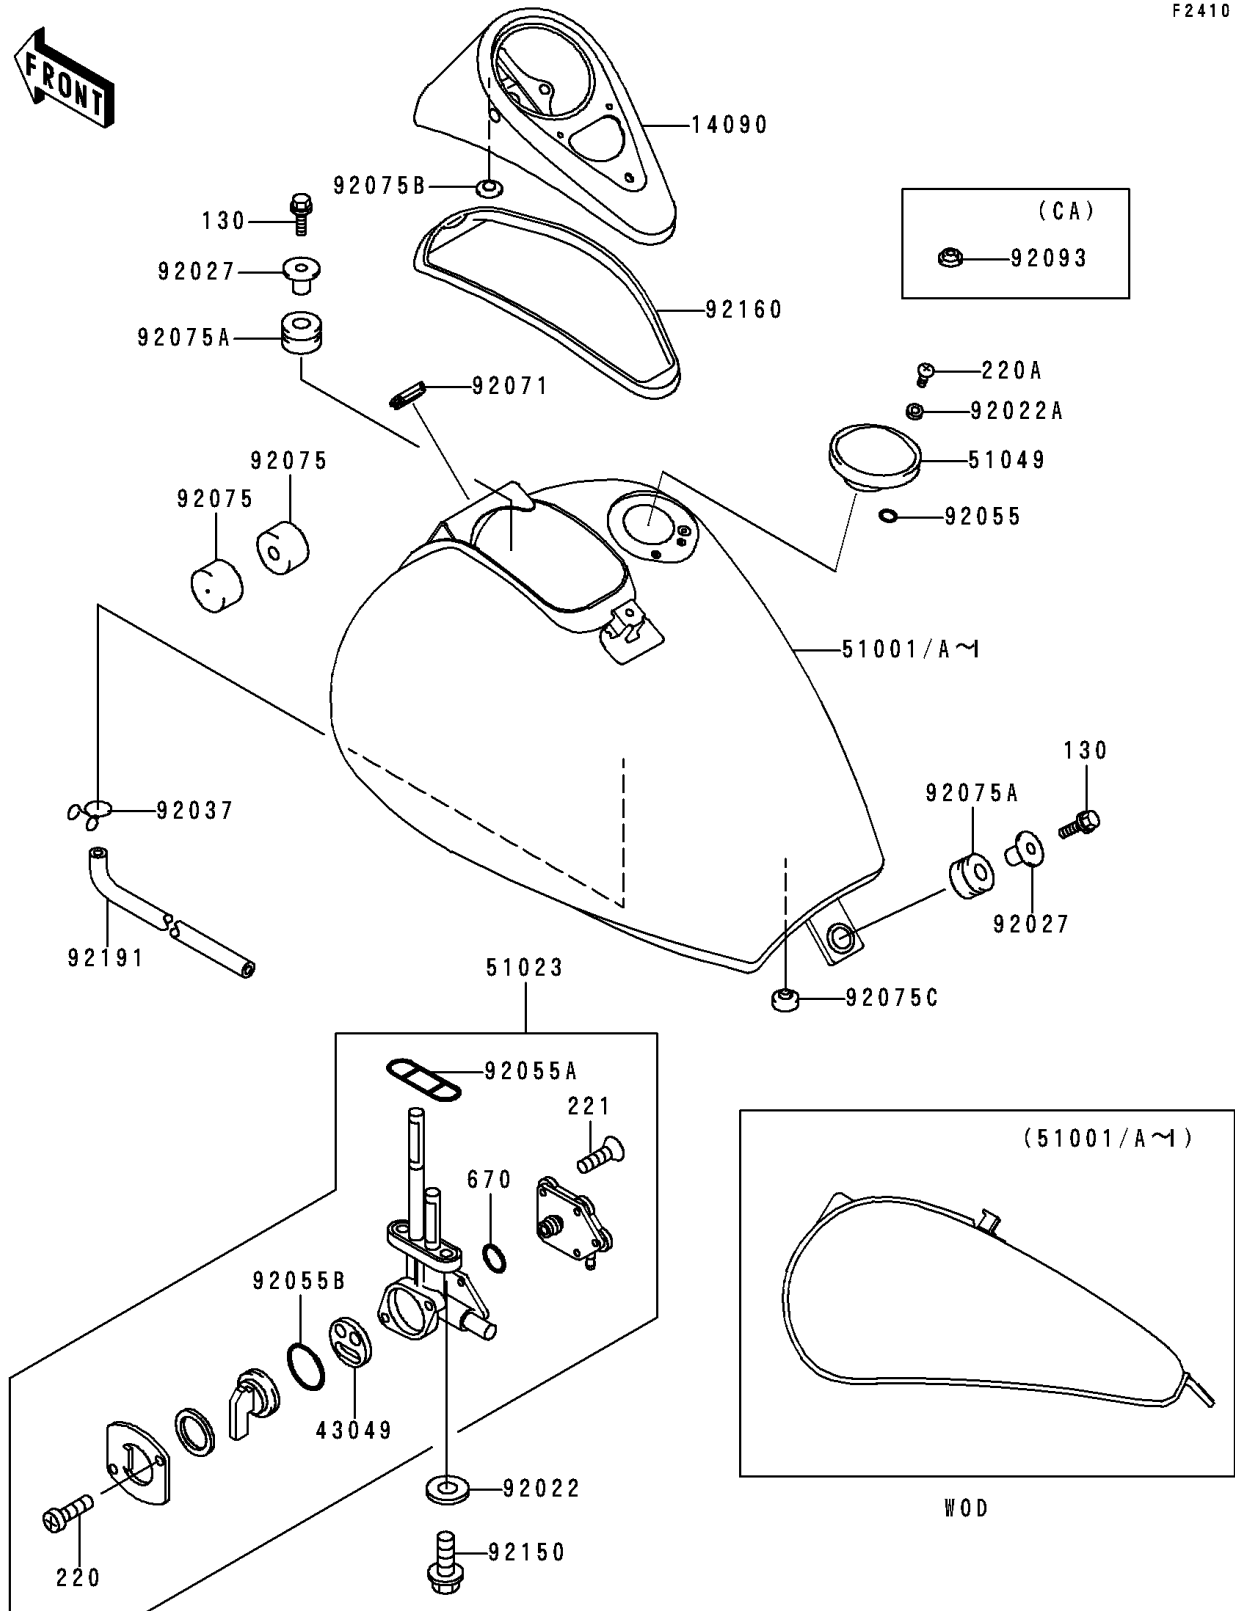

2000 Vulcan 500 LTD

PARTS DIAGRAM

Fuel Tank

F2410

2000 Vulcan 500 LTD

PARTS LIST

Fuel Tank

ITEM NAME

PART NUMBER

QUANTITY
