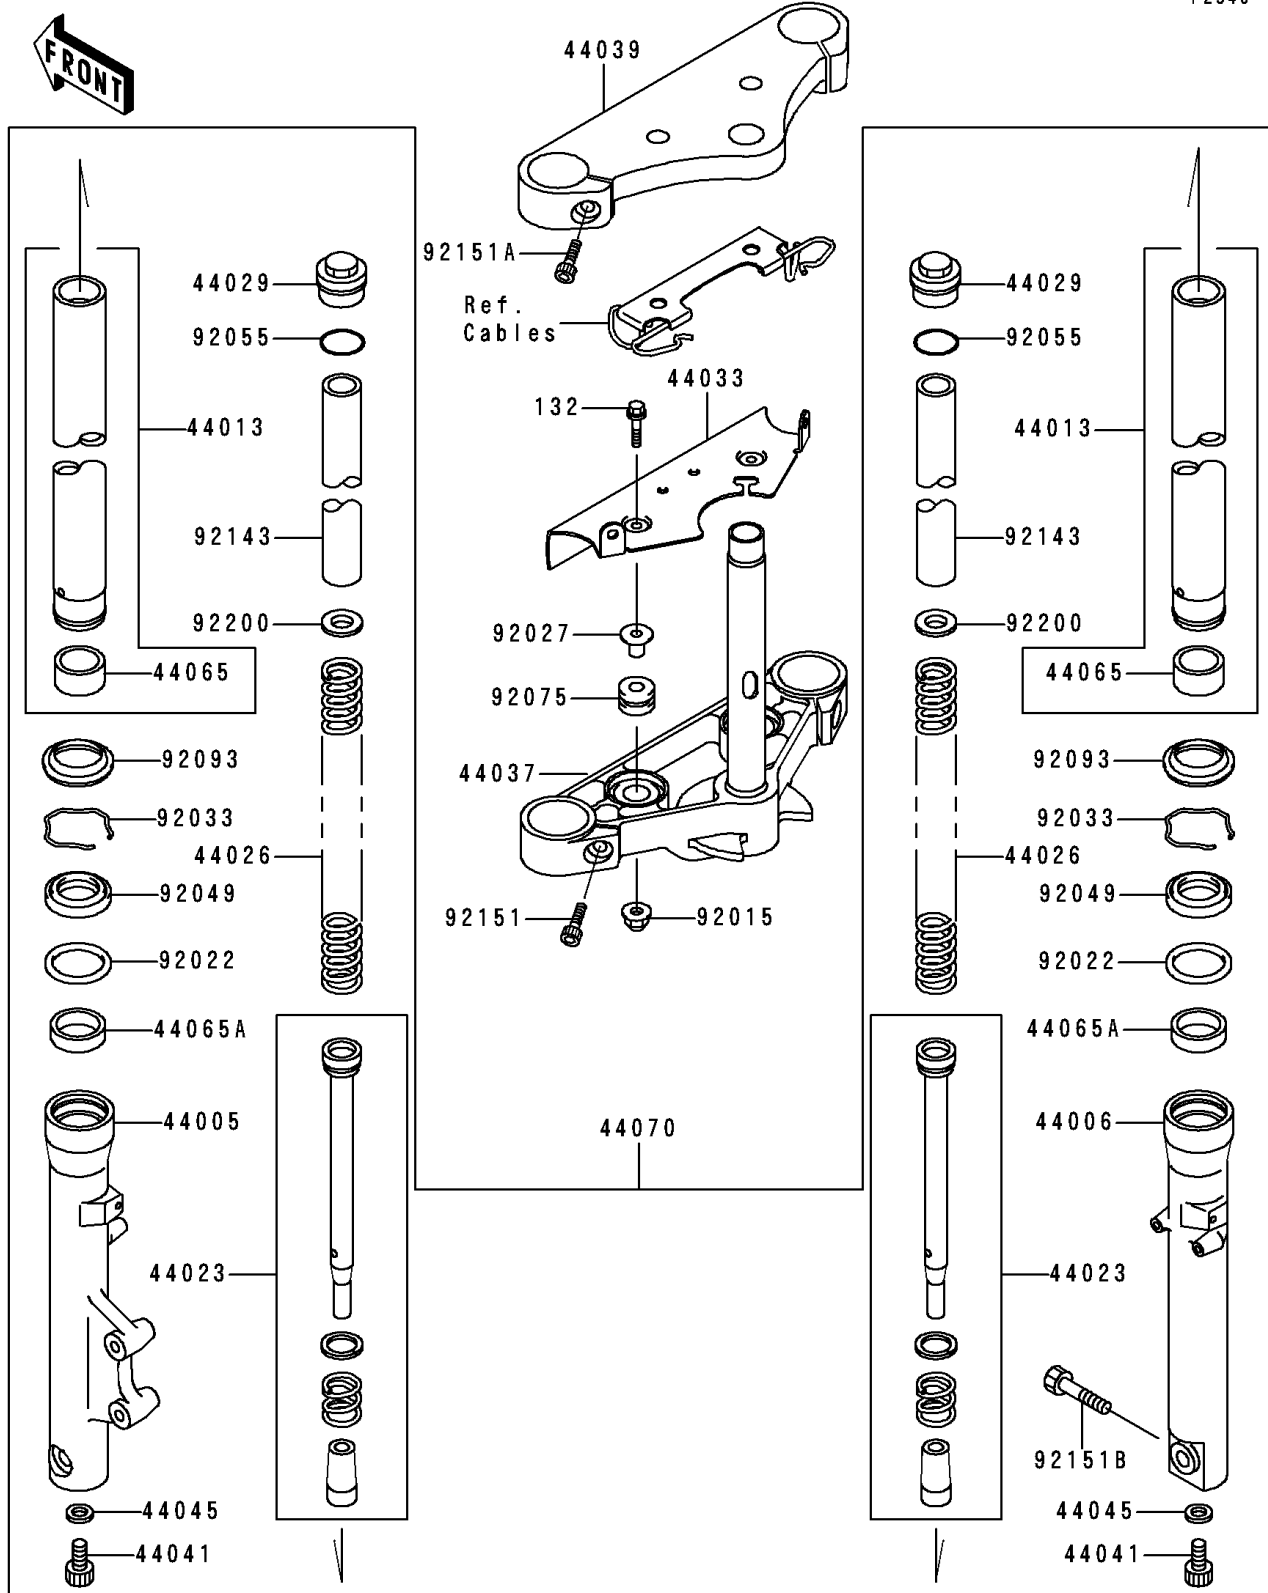

2000 Vulcan 500 LTD

PARTS DIAGRAM

Front Fork

F2340

2000 Vulcan 500 LTD

PARTS LIST

Front Fork

ITEM NAME

PART NUMBER

QUANTITY
