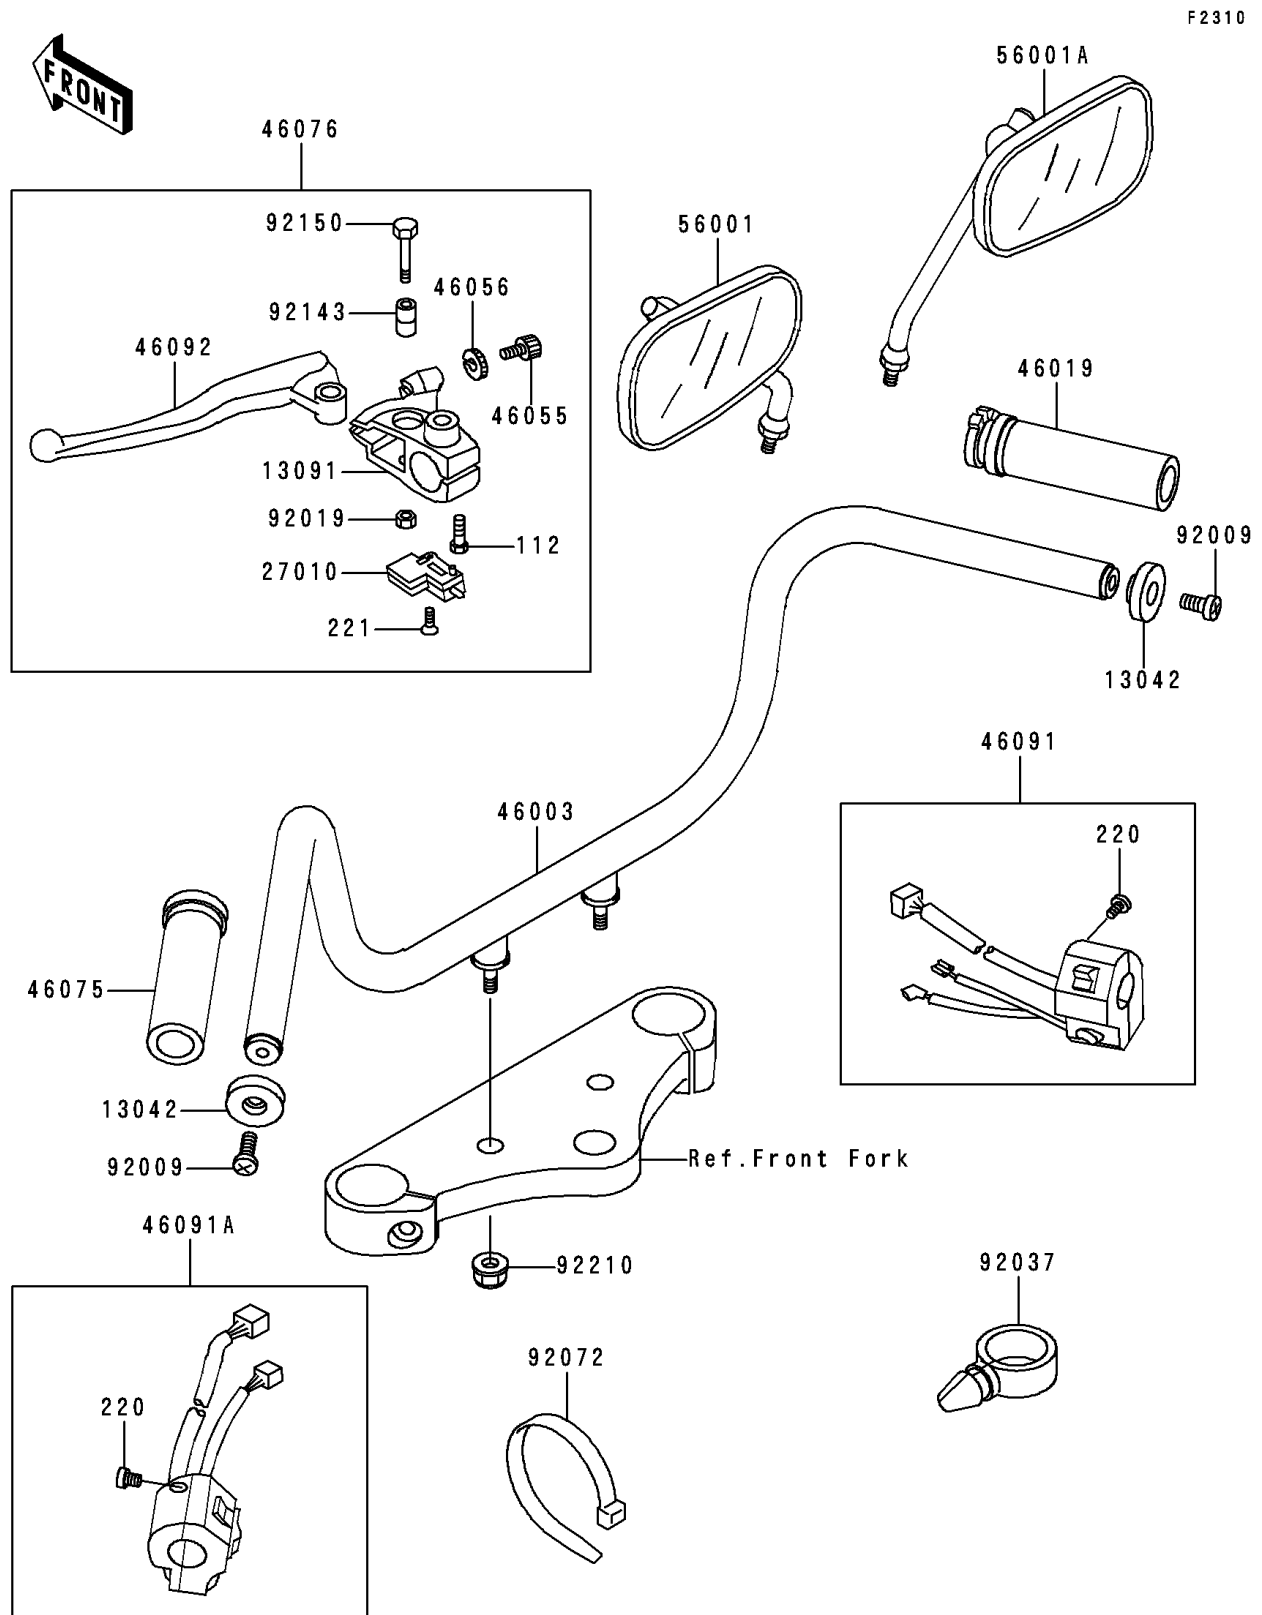

2000 Vulcan 500 LTD

PARTS DIAGRAM

Handlebar

2000 Vulcan 500 LTD

PARTS LIST

Handlebar

ITEM NAME

PART NUMBER

QUANTITY
