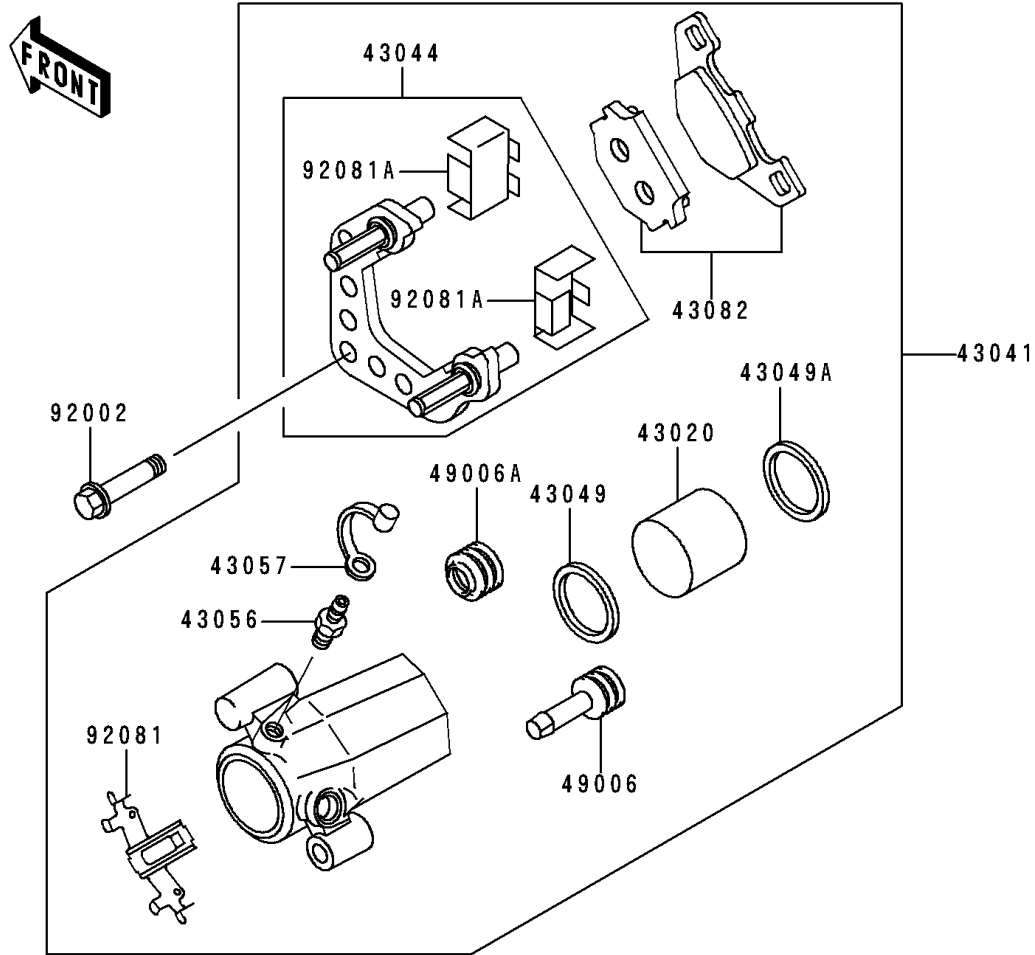

2000 Vulcan 500 LTD

PARTS DIAGRAM

Front Brake

F2292

2000 Vulcan 500 LTD

PARTS LIST

Front Brake

ITEM NAME

PART NUMBER

QUANTITY
