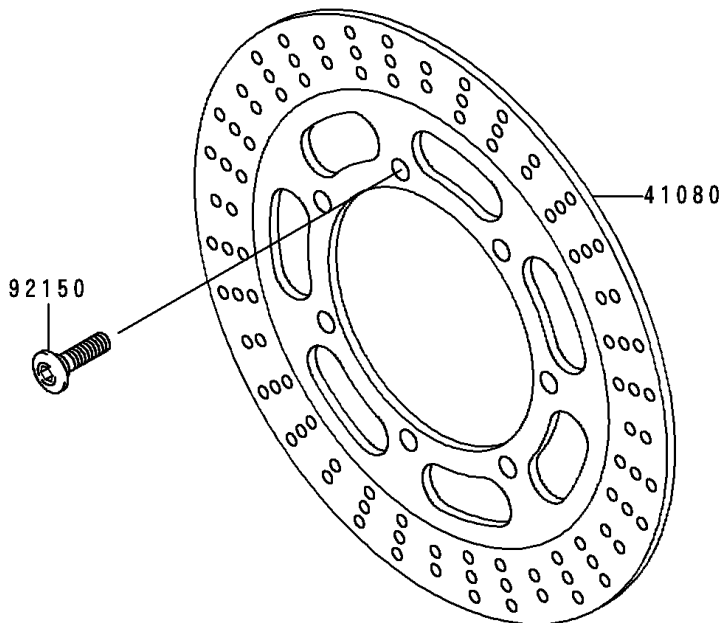

2000 Vulcan 500 LTD

PARTS DIAGRAM

Front Brake

F2292

2000 Vulcan 500 LTD

PARTS LIST

Front Brake

ITEM NAME

PART NUMBER

QUANTITY
