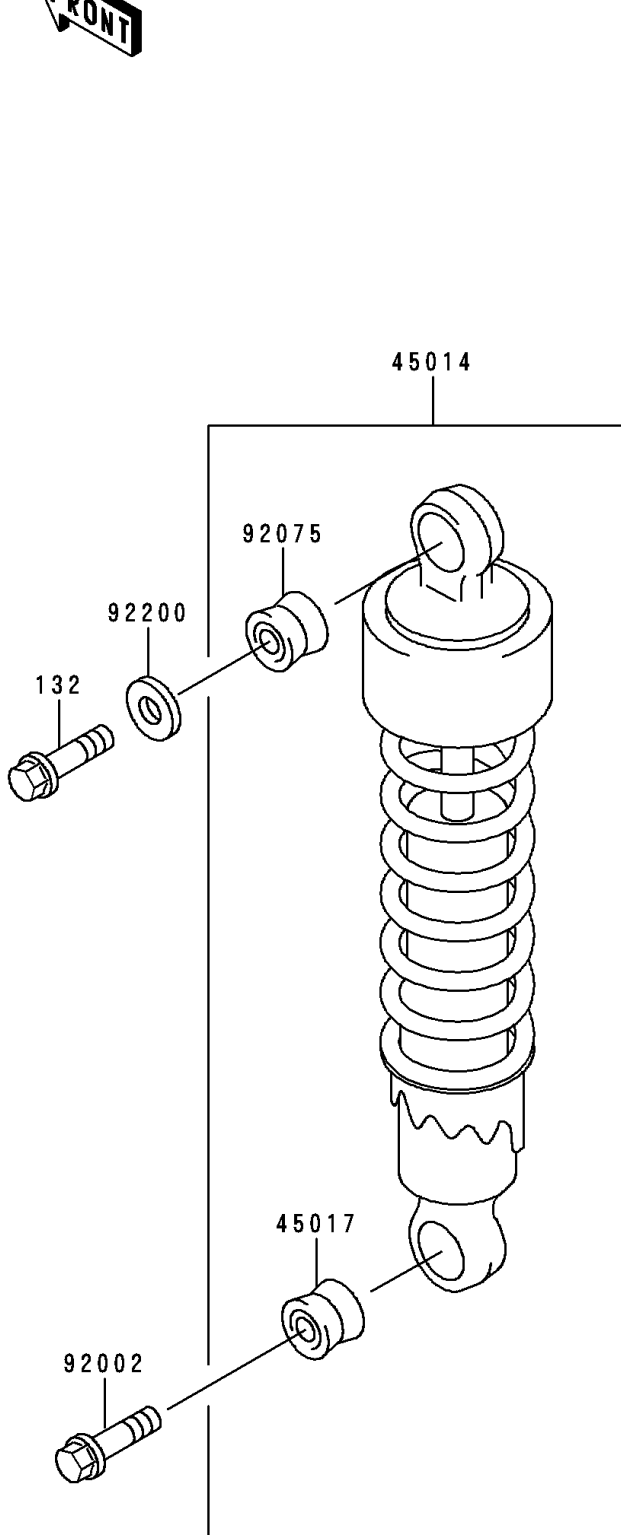

2000 Vulcan 500 LTD

PARTS DIAGRAM

Suspension/Shock Absorber

F2151

2000 Vulcan 500 LTD

PARTS LIST

Suspension/Shock Absorber

ITEM NAME

PART NUMBER

QUANTITY
