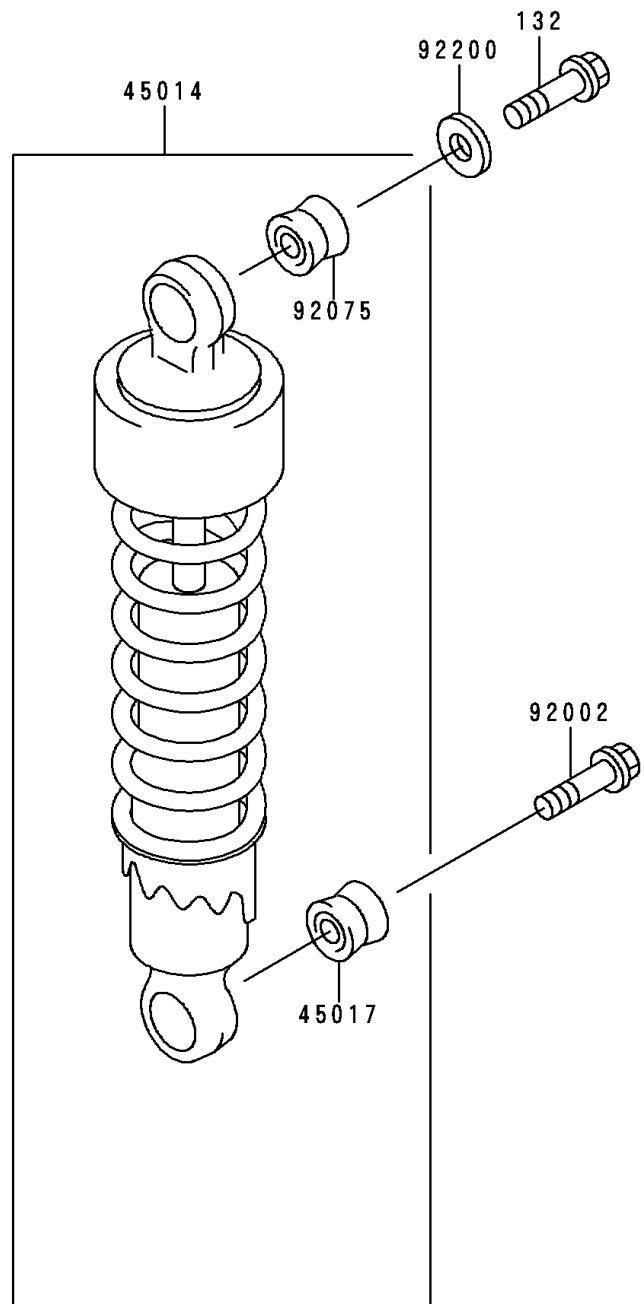

2000 Vulcan 500 LTD

PARTS DIAGRAM

Suspension/Shock Absorber

F2151

2000 Vulcan 500 LTD

PARTS LIST

Suspension/Shock Absorber

ITEM NAME

PART NUMBER

QUANTITY
